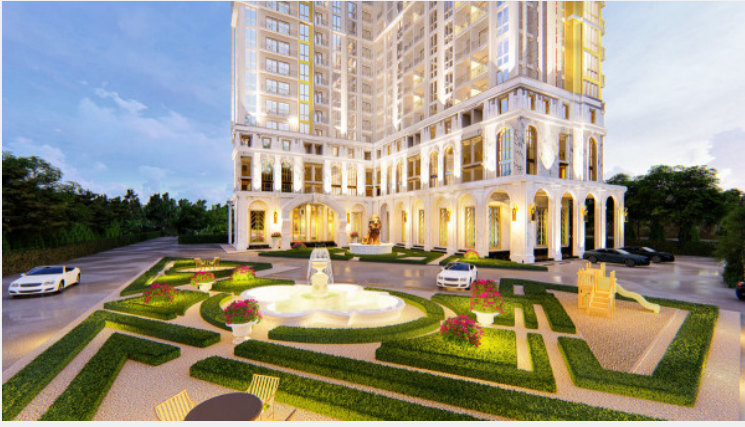

The Empire - 2 Bed 2 Bath Sea View

Pattaya, Jomtien, Thailand

Reference: 4724

฿9,180,000

2 Bedrooms

2 Bathrooms

Condo

Property Description

A luxurious high rise, multi-complex condominium with classic design developed by Matrix which is located in a good area at soi Wat Bun Kanchana, Jomtien. A variety of amenities is created and provided to comfort of its residents, including an infinity swimming pool on the rooftop, lounge bar, sun decks, sauna room, fitness center, 24-hour reception desk, children's area.

Photo Gallery

Property Details

- **Property Type:** Condo
- **Location:** Pattaya, Jomtien, Thailand
- **Internal Area:** 65m²
- **Land Area:** 1m²
- **Price:** **฿9,180,000**
- **Bedrooms:** 2
- **Bathrooms:** 2