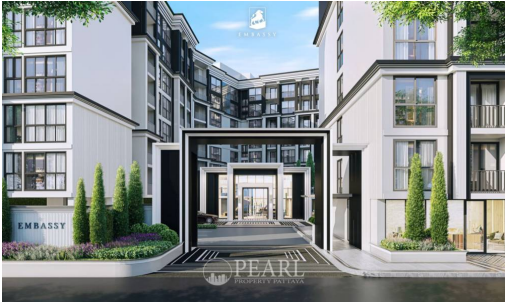

# The Embassy Jomtien

Pattaya, Jomtien, Thailand

Reference: 2273

## **The Embassy Condo, Jomtien Pattaya: An Exquisite Living Experience**

The Embassy Condo in Jomtien, Pattaya, is a striking example of luxury living, where architecture, art, and comfort blend seamlessly. Developed by the renowned Matrix Development, known for pioneering residential condominiums with a resort-like feel, The Embassy Condo is set to be a luxurious retreat in the heart of Jomtien.

## **Location and Neighborhood**

The Embassy Condo is strategically located in Nong Prue, Pattaya, an area known for its serene beauty and convenient access to the city's vibrant life. Its location in Jomtien ensures proximity to the beach, local amenities, and entertainment hotspots, offering residents an ideal balance of tranquility and urban lifestyle.

## **Property Details**

This remarkable project, set on 5 rai of land, features three low-rise buildings that house a total of 474 units across 8 floors. The project is scheduled for completion in June 2027. It offers a diverse range of units to accommodate different preferences and needs.