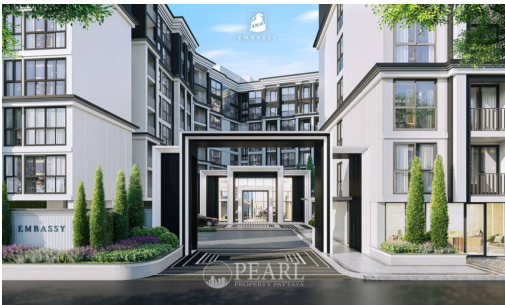

The Embassy Jomtien

Pattaya, Jomtien, Thailand

Reference: 2273

฿3,090,000

1 Bedrooms