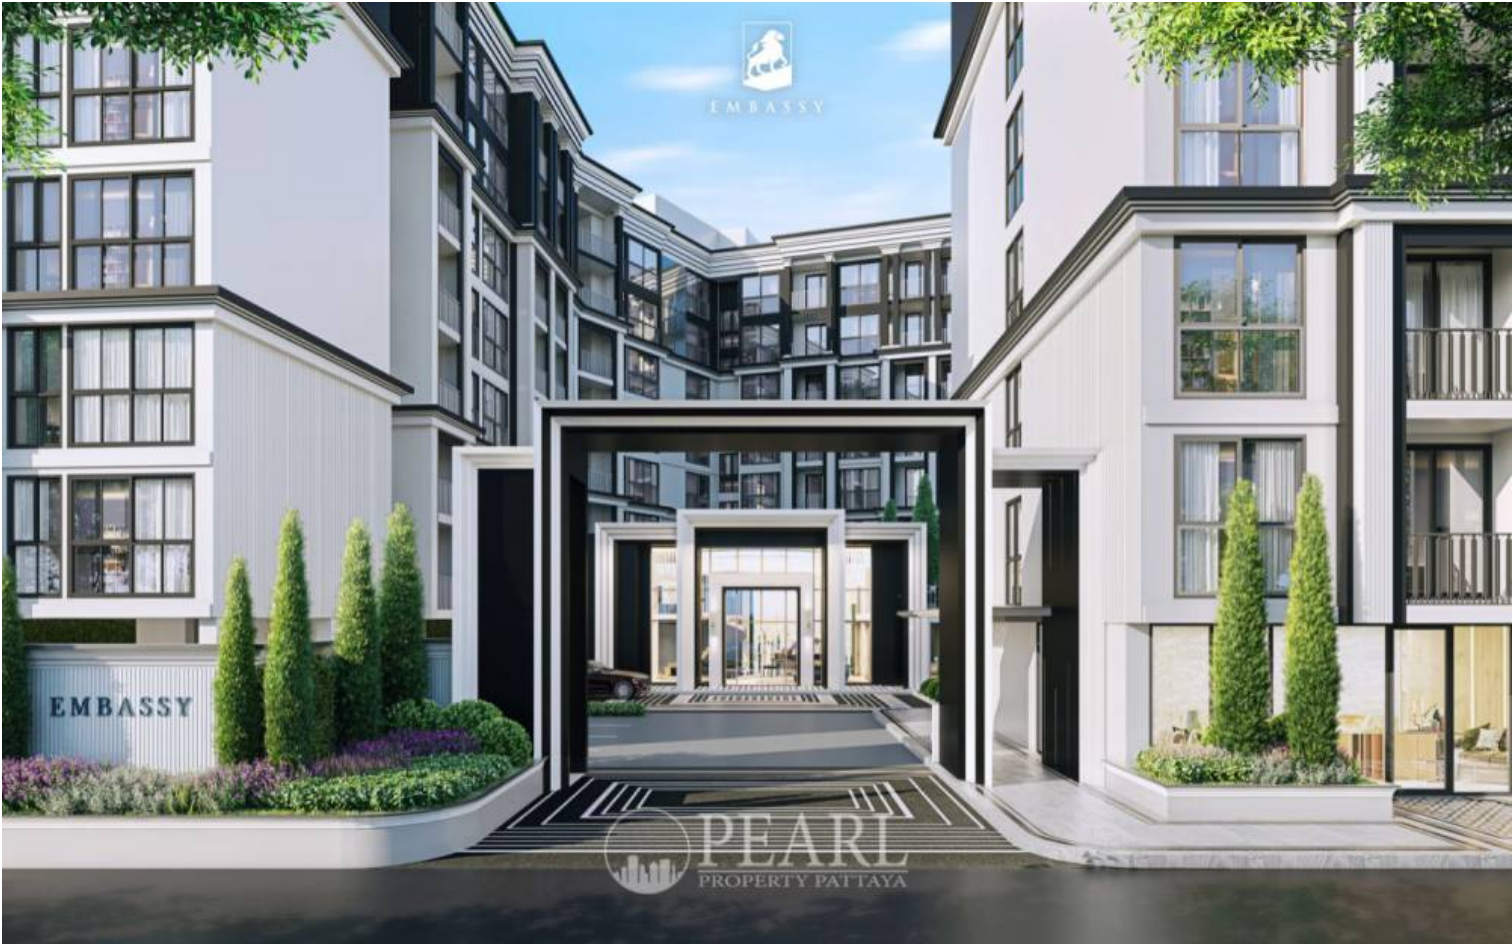

The Embassy Jomtien

Pattaya, Jomtien, Thailand

Reference: 2273

฿3,090,000

1 Bedrooms

0 Bathrooms

Condo

Property Description

The Embassy Condo, Jomtien Pattaya: An Exquisite Living Experience

The Embassy Condo in Jomtien, Pattaya, is a striking example of luxury living, where architecture, art, and comfort blend seamlessly. Developed by the renowned Matrix Development, known for pioneering residential condominiums with a resort-like feel, The Embassy Condo is set to be a luxurious retreat in the heart of Jomtien.

Location and Neighborhood

The Embassy Condo is strategically located in Nong Prue, Pattaya, an area known for its serene beauty and convenient access to the city's vibrant life. Its location in Jomtien ensures proximity to the beach, local amenities, and entertainment hotspots, offering residents an ideal balance of tranquility and urban lifestyle.

Property Details

This remarkable project, set on 5 rai of land, features three low-rise buildings that house a total of 474 units across 8 floors. The project is scheduled for completion in June 2027. It offers a diverse range of units to accommodate different preferences and needs.