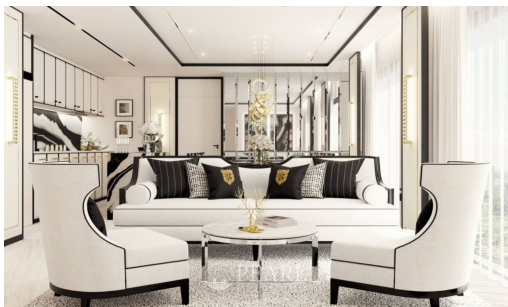

The Embassy Jomtien - 3 Bed 3 Bath

Pattaya, Jomtien, Thailand

Reference: 0122

฿12,000,000

3 Bedrooms