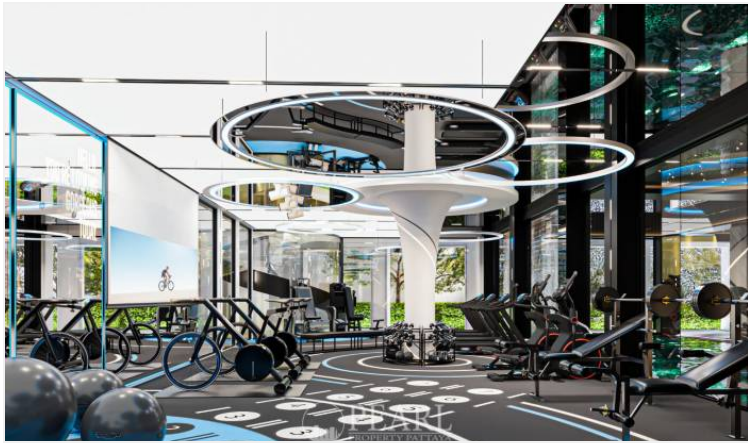

# Property Description

The Embassy Jomtien Condo is strategically located near Jomtien beach, Pattaya, an area known for its serene beauty and convenient access to the city's vibrant life. This is show room 3 bedrooms and 3 bathrooms unit, offering 102-105 sqm. of living space. It comes fully furnished with modern kitchen, dining area and living area. (Thai Quota)

# Photo Gallery