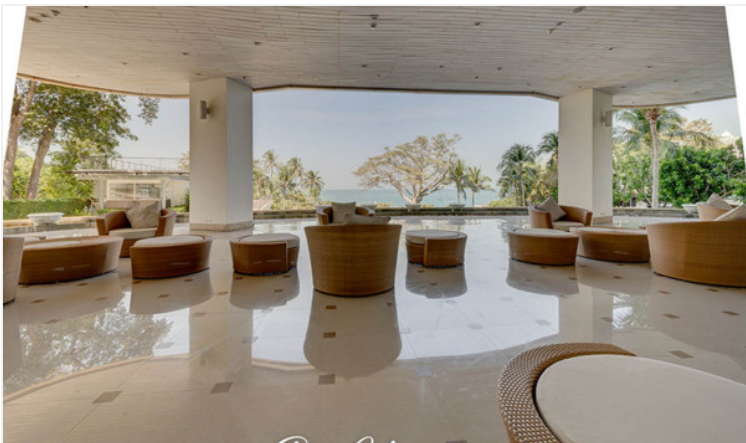

The Cove - Penthouse, Sea View with Private Jacuzzi

Pattaya, Na Kluea, Thailand

Reference: 5554

฿90,470,000

4 Bedrooms

6 Bathrooms

Condo

Property Description

The Cove is an ultra-luxurious beachfront condominium, located in Na Klua, on Wong Amat Beach which is a prime location surrounded by entertainment venues and marine scenery. Consisting of 17 floors and 100 units offering high-end facilities, including an infinity swimming pool in front of the beach, sauna, gym, children's play room, clubhouse, and others.

Photo Gallery

Property Details

- **Property Type:** Condo
- **Location:** Pattaya, Na Kluea, Thailand
- **Internal Area:** 565.45m²
- **Land Area:** 0m²
- **Price:** **฿90,470,000**
- **Bedrooms:** 4
- **Bathrooms:** 6