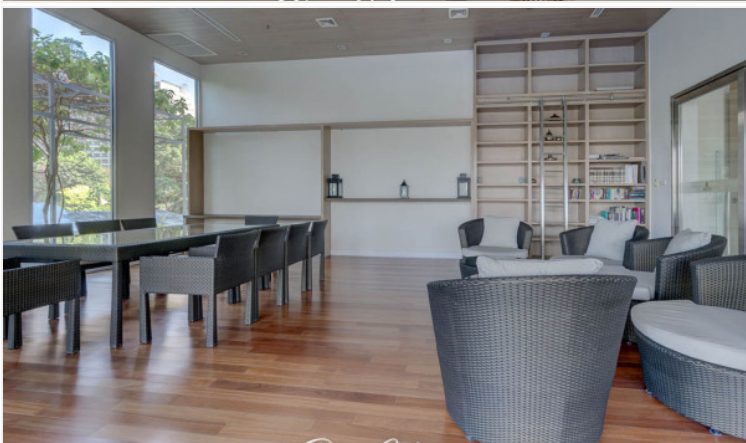

The Cove is an ultra-luxurious beachfront condominium, located in Na Klua, on Wong Amat Beach which is a prime location surrounded by entertainment venues and marine scenery. Consisting of 17 floors and 100 units offering high-end facilities, including an infinity swimming pool in front of the beach, sauna, gym, children's play room, clubhouse, and others.

Photo Gallery

Property Details

- **Property Type:** Condo
- **Location:** Pattaya, Na Kluea, Thailand
- **Internal Area:** 565.45m²
- **Land Area:** 0m²
- **Price:** **฿90,470,000**
- **Bedrooms:** 4
- **Bathrooms:** 6