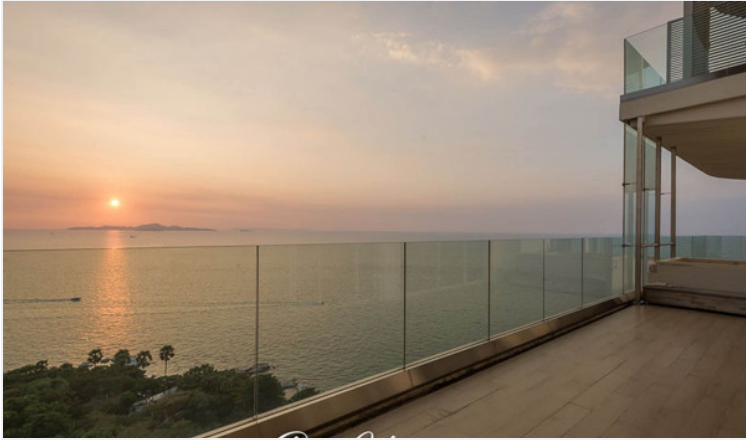

# Property Description

The Cove is an ultra-luxurious beachfront condominium, located in Na Klua, on Wong Amat Beach which is a prime location surrounded by entertainment venues and marine scenery. Consisting of 17 floors and 100 units offering high-end facilities, including an infinity swimming pool in front of the beach, sauna, gym, children's play room, clubhouse, and others.

# Photo Gallery