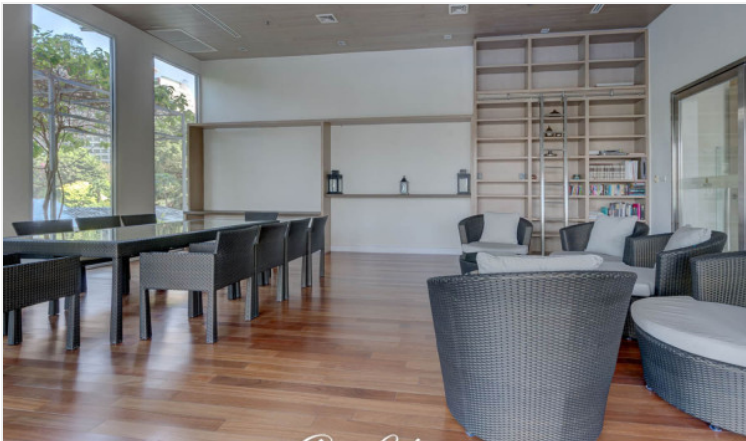

# Property Description

The Cove is an ultra-luxurious beachfront condominium, located in Na Klua, on Wong Amat Beach which is a prime location surrounded by entertainment venues and marine scenery. Consisting of 17 floors and 100 units offering high-end facilities, including an infinity swimming pool in front of the beach, sauna, gym, children's play room, clubhouse, and others.

# Photo Gallery