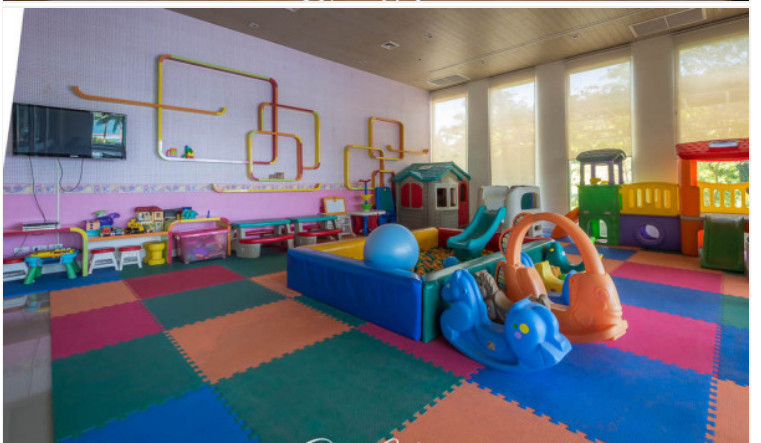

The Cove - Penthouse, Sea View with Private Jacuzzi

Pattaya, Na Kluea, Thailand

Reference: 5554

฿90,470,000

4 Bedrooms

6 Bathrooms

Condo

Property Description

The Cove is an ultra-luxurious beachfront condominium, located in Na Klua, on Wong Amat Beach which is a prime location surrounded by entertainment venues and marine scenery. Consisting of 17 floors and 100 units offering high-end facilities, including an infinity swimming pool in front of the beach, sauna, gym, children's play room, clubhouse, and others.

Photo Gallery

Property Details

- **Property Type:** Condo
- **Location:** Pattaya, Na Kluea, Thailand
- **Internal Area:** 565.45m²
- **Land Area:** 0m²
- **Price:** **฿90,470,000**
- **Bedrooms:** 4
- **Bathrooms:** 6