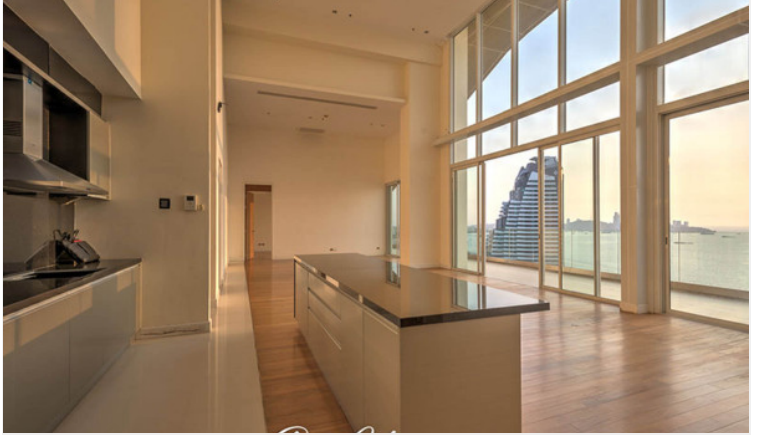

The Cove - Penthouse, Sea View with Private Jacuzzi

Pattaya, Na Kluea, Thailand

Reference: 5554

฿90,470,000

4 Bedrooms

6 Bathrooms

Condo

Property Description

The Cove is an ultra-luxurious beachfront condominium, located in Na Klua, on Wong Amat Beach which is a prime location surrounded by entertainment venues and marine scenery. Consisting of 17 floors and 100 units offering high-end facilities, including an infinity swimming pool in front of the beach, sauna, gym, children's play room, clubhouse, and others.

Photo Gallery

Property Details

- **Property Type:** Condo
- **Location:** Pattaya, Na Kluea, Thailand
- **Internal Area:** 565.45m²
- **Land Area:** 0m²
- **Price:** **฿90,470,000**
- **Bedrooms:** 4
- **Bathrooms:** 6