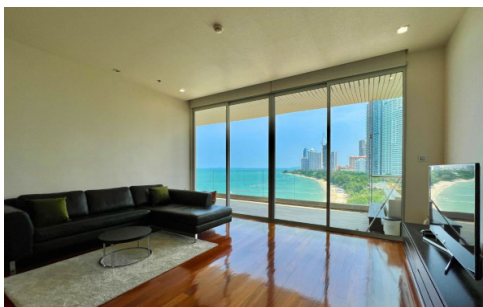

The Cove - 2 Bed 3 Bath With Private Jacuzzi

Pattaya, Na Kluea, Thailand

Reference: 20785

฿25,000,000

2 Bedrooms

3 Bathrooms

Condo

Property Description

The Cove is an ultra-luxurious beachfront condominium located in NaKlua, on Wong Amat Beach - a prime location surrounded by entertainment venues and marine scenery. The property boasts 17 floors and 100 units, each equipped with high-end facilities including an infinity swimming pool facing the beach, sauna, gym, children's playroom, clubhouse, and more.

This particular unit, situated on the 7th floor, offers 2 bedrooms and 3 bathrooms, along with a huge balcony offering stunning sea views. The spacious living room and dining room are perfect for entertaining guests, while the modern kitchen adds a touch of elegance to the overall ambiance.

Photo Gallery

Property Details

- **Property Type:** Condo
- **Location:** Pattaya, Na Kluea, Thailand
- **Internal Area:** 152.94m²
- **Land Area:** 0m²
- **Price:** **฿25,000,000**
- **Bedrooms:** 2
- **Bathrooms:** 3