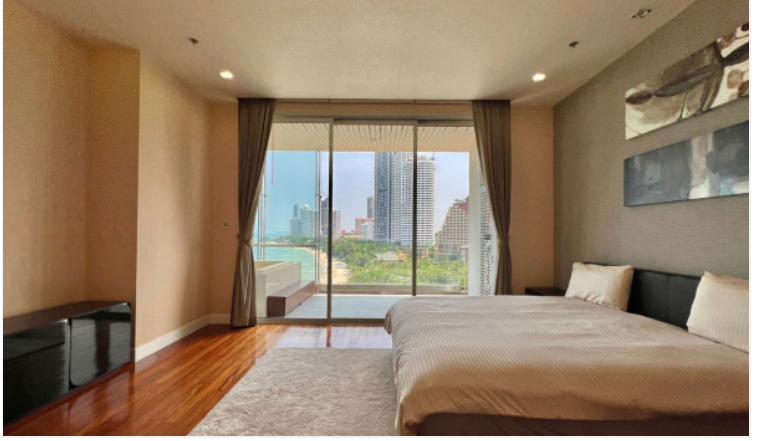

The Cove - 2 Bed 3 Bath With Private Jacuzzi

Pattaya, Na Kluea, Thailand

Reference: 20785

฿25,000,000

2 Bedrooms

3 Bathrooms

Condo

Property Description

The Cove is an ultra-luxurious beachfront condominium located in NaKlua, on Wong Amat Beach - a prime location surrounded by entertainment venues and marine scenery. The property boasts 17 floors and 100 units, each equipped with high-end facilities including an infinity swimming pool facing the beach, sauna, gym, children's playroom, clubhouse, and more.

This particular unit, situated on the 7th floor, offers 2 bedrooms and 3 bathrooms, along with a huge balcony offering stunning sea views. The spacious living room and dining room are perfect for entertaining guests, while the modern kitchen adds a touch of elegance to the overall ambiance.

Photo Gallery

Property Details

- **Property Type:** Condo
- **Location:** Pattaya, Na Kluea, Thailand
- **Internal Area:** 152.94m²
- **Land Area:** 0m²
- **Price:** **฿25,000,000**
- **Bedrooms:** 2
- **Bathrooms:** 3