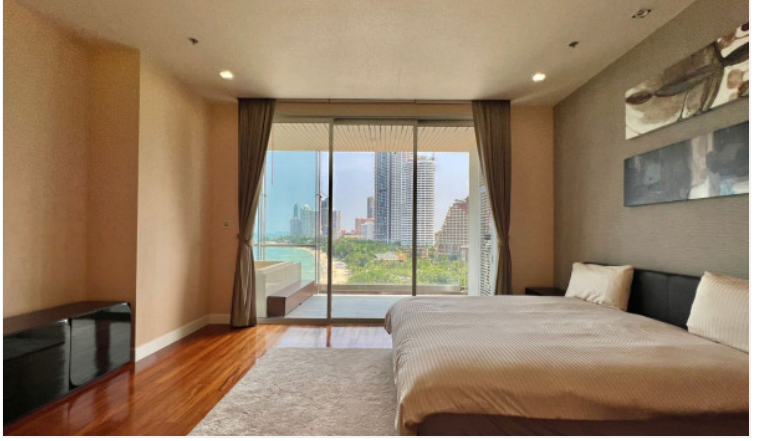

The Cove - 2 Bed 3 Bath With Private Jacuzzi

Pattaya, Nong Prue, Thailand

Reference: 20785

฿25,000,000

2 Bedrooms

3 Bathrooms

Condo

Property Description

The Cove is an ultra-luxurious beachfront condominium located in NaKlua, on Wong Amat Beach - a prime location surrounded by entertainment venues and marine scenery. The property boasts 17 floors and 100 units, each equipped with high-end facilities including an infinity swimming pool facing the beach, sauna, gym, children's playroom, clubhouse, and more.

This particular unit, situated on the 7th floor, offers 2 bedrooms and 3 bathrooms, along with a huge balcony offering stunning sea views. The spacious living room and dining room are perfect for entertaining guests, while the modern kitchen adds a touch of elegance to the overall ambiance.

Photo Gallery

Property Details

- **Property Type:** Condo
- **Location:** Pattaya, Nong Prue, Thailand
- **Internal Area:** 152.94m²
- **Land Area:** 153m²
- **Price:** **฿25,000,000**
- **Bedrooms:** 2
- **Bathrooms:** 3