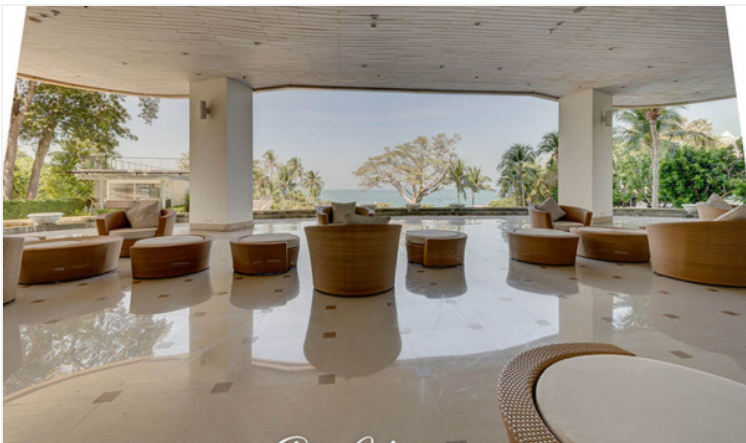

The Cove - 2 bed 2 bath with Private Jacuzzi

Pattaya, Na Kluea, Thailand

Reference: 5526

฿20,180,000

2 Bedrooms

2 Bathrooms

Condo

Property Description

The Cove is an ultra-luxurious beachfront condominium, located in Na Klua, on Wong Amat Beach which is a prime location surrounded by entertainment venues and marine scenery. Consisting of 17 floors and 100 units offering high-end facilities, including an infinity swimming pool in front of the beach, sauna, gym, children's play room, clubhouse, and others.

Photo Gallery

Property Details

- **Property Type:** Condo
- **Location:** Pattaya, Na Kluea, Thailand
- **Internal Area:** 152.88m²
- **Land Area:** 0m²
- **Price:** **฿20,180,000**
- **Bedrooms:** 2
- **Bathrooms:** 2