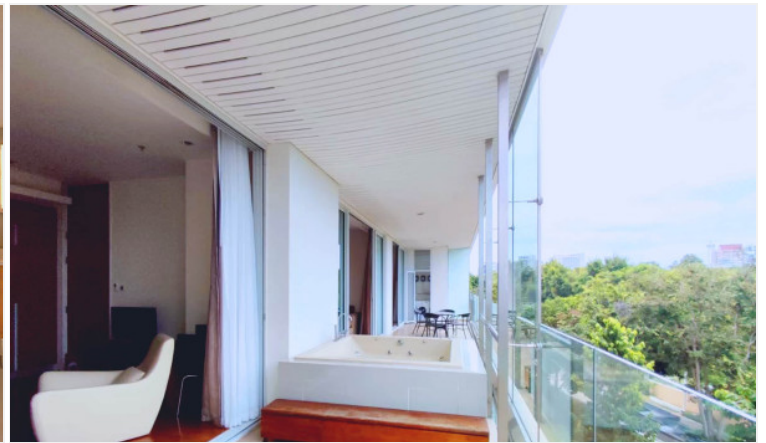

# Property Description

The Cove is an ultra-luxurious beachfront condominium, located in Na Klua, on Wong Amat Beach which is a prime location surrounded by entertainment venues and marine scenery. Consisting of 17 floors and 100 units offering high-end facilities, including an infinity swimming pool in front of the beach, sauna, gym, children's play room, clubhouse, and others.

# Photo Gallery