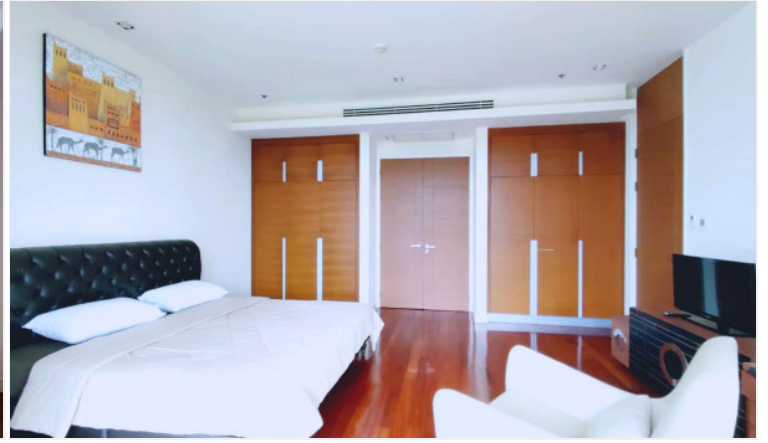

# Property Description

The Cove is an ultra-luxurious beachfront condominium, located in Na Klua, on Wong Amat Beach which is a prime location surrounded by entertainment venues and marine scenery. Consisting of 17 floors and 100 units offering high-end facilities, including an infinity swimming pool in front of the beach, sauna, gym, children's play room, clubhouse, and others.

# Photo Gallery