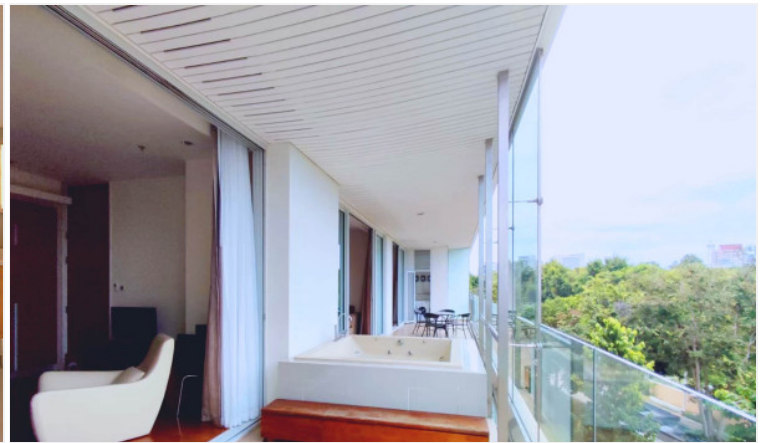

# Property Description

The Cove is an ultra-luxurious beachfront condominium, located in Na Klua, on Wong Amat Beach which is a prime location surrounded by entertainment venues and marine scenery. Consisting of 17 floors and 100 units offering high-end facilities, including an infinity swimming pool in front of the beach, sauna, gym, children's play room, clubhouse, and others.

# Photo Gallery