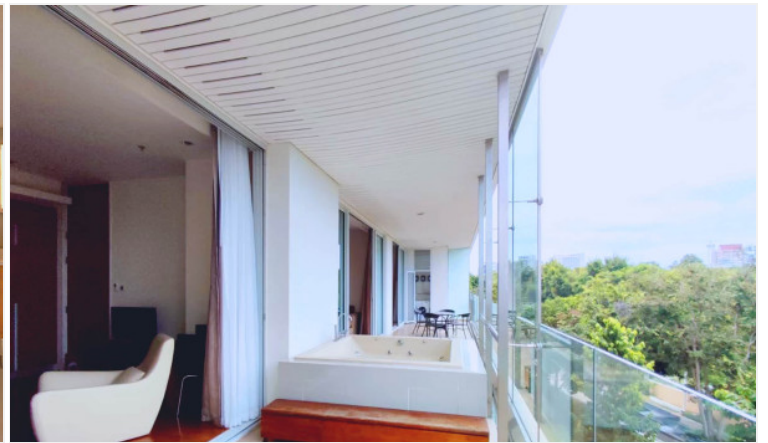

The Cove - 2 bed 2 bath with Private Jacuzzi

Pattaya, Na Kluea, Thailand

Reference: 5526

฿20,180,000

2 Bedrooms

2 Bathrooms

Condo

Property Description

The Cove is an ultra-luxurious beachfront condominium, located in Na Klua, on Wong Amat Beach which is a prime location surrounded by entertainment venues and marine scenery. Consisting of 17 floors and 100 units offering high-end facilities, including an infinity swimming pool in front of the beach, sauna, gym, children's play room, clubhouse, and others.

Photo Gallery

Property Details

- **Property Type:** Condo
- **Location:** Pattaya, Na Kluea, Thailand
- **Internal Area:** 152.88m²
- **Land Area:** 0m²
- **Price:** **฿20,180,000**
- **Bedrooms:** 2
- **Bathrooms:** 2