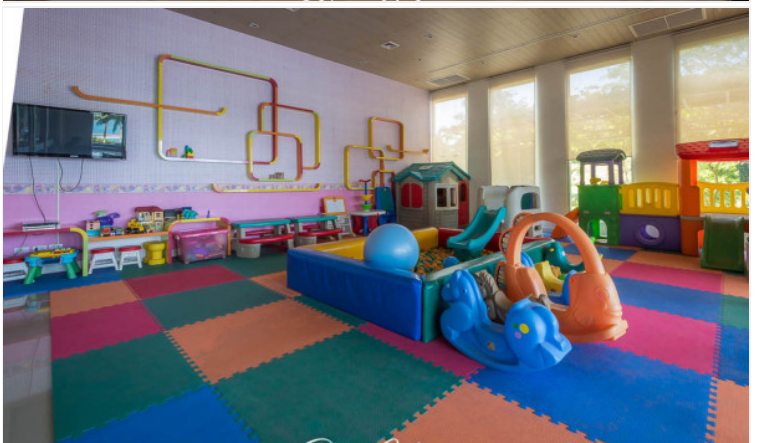

The Cove - 2 bed 2 bath with Private Jacuzzi

Pattaya, Na Kluea, Thailand

Reference: 5526

฿20,180,000

2 Bedrooms

2 Bathrooms

Condo

Property Description

The Cove is an ultra-luxurious beachfront condominium, located in Na Klua, on Wong Amat Beach which is a prime location surrounded by entertainment venues and marine scenery. Consisting of 17 floors and 100 units offering high-end facilities, including an infinity swimming pool in front of the beach, sauna, gym, children's play room, clubhouse, and others.

Photo Gallery

Property Details

- **Property Type:** Condo
- **Location:** Pattaya, Na Kluea, Thailand
- **Internal Area:** 152.88m²
- **Land Area:** 0m²
- **Price:** **฿20,180,000**
- **Bedrooms:** 2
- **Bathrooms:** 2