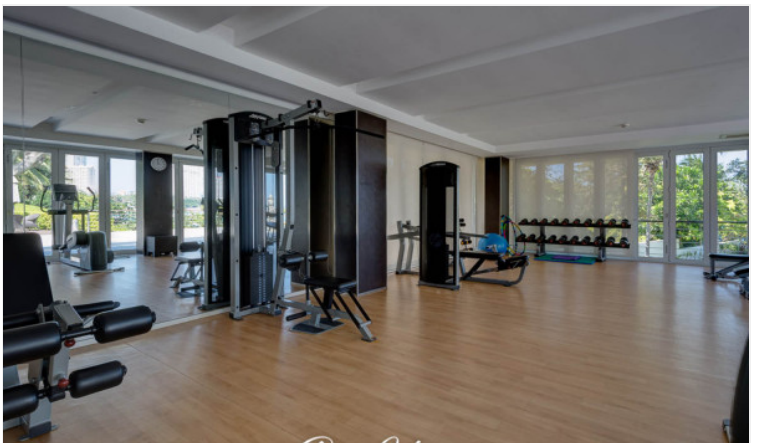

Property Description

The Cove is an ultra-luxurious beachfront condominium, located in Na Klua, on Wong Amat Beach which is a prime location surrounded by entertainment venues and marine scenery. Consisting of 17 floors and 100 units offering high-end facilities, including an infinity swimming pool in front of the beach, sauna, gym, children's play room, clubhouse, and others.

Photo Gallery