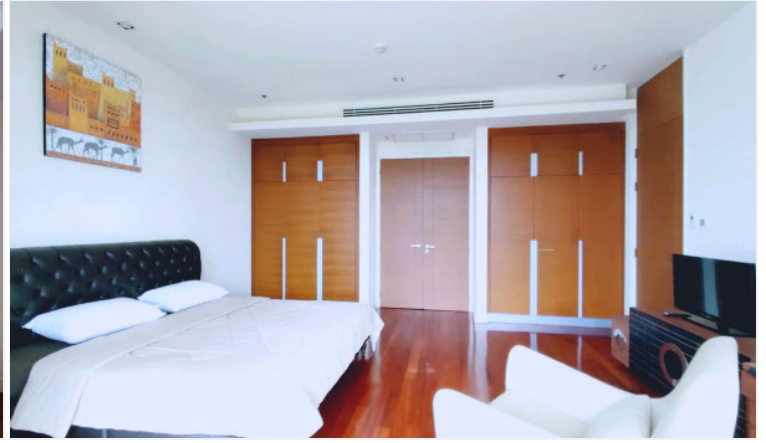

# Property Description

The Cove is an ultra-luxurious beachfront condominium, located in Na Klua, on Wong Amat Beach which is a prime location surrounded by entertainment venues and marine scenery. Consisting of 17 floors and 100 units offering high-end facilities, including an infinity swimming pool in front of the beach, sauna, gym, children's play room, clubhouse, and others.

# Photo Gallery