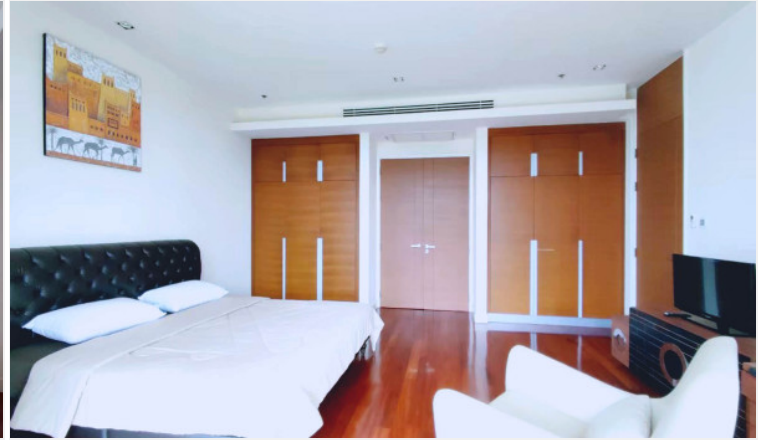

The Cove - 2 bed 2 bath with Private Jacuzzi

Pattaya, Na Kluea, Thailand

Reference: 5526

฿20,180,000

2 Bedrooms

2 Bathrooms

Condo

Property Description

The Cove is an ultra-luxurious beachfront condominium, located in Na Klua, on Wong Amat Beach which is a prime location surrounded by entertainment venues and marine scenery. Consisting of 17 floors and 100 units offering high-end facilities, including an infinity swimming pool in front of the beach, sauna, gym, children's play room, clubhouse, and others.

Photo Gallery

Property Details

- **Property Type:** Condo
- **Location:** Pattaya, Na Kluea, Thailand
- **Internal Area:** 152.88m²
- **Land Area:** 0m²
- **Price:** **฿20,180,000**
- **Bedrooms:** 2
- **Bathrooms:** 2