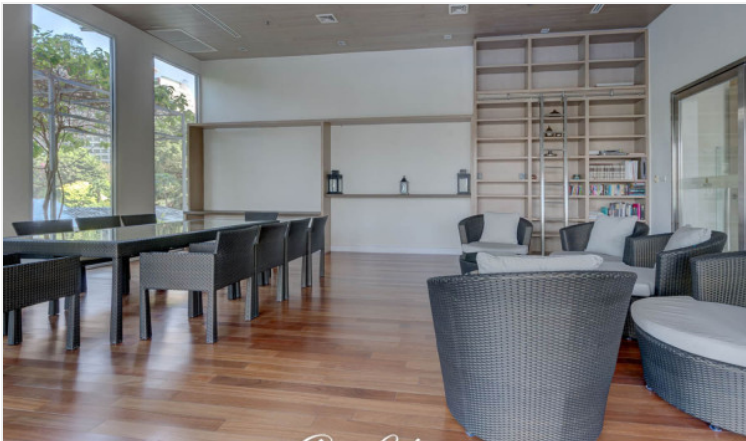

The Cove is an ultra-luxurious beachfront condominium, located in Na Klua, on Wong Amat Beach which is a prime location surrounded by entertainment venues and marine scenery. Consisting of 17 floors and 100 units offering high-end facilities, including an infinity swimming pool in front of the beach, sauna, gym, children's play room, clubhouse, and others.

Photo Gallery

Property Details

- **Property Type:** Condo
- **Location:** Pattaya, Na Kluea, Thailand
- **Internal Area:** 91.53m²
- **Land Area:** 0m²
- **Price:** **฿11,440,000**
- **Bedrooms:** 1
- **Bathrooms:** 1