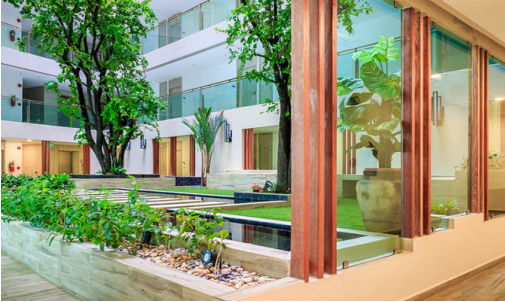

The Cloud - Duplex

Pattaya, Pratamnak, Thailand

Reference: 5844

฿7,500,000

Condo