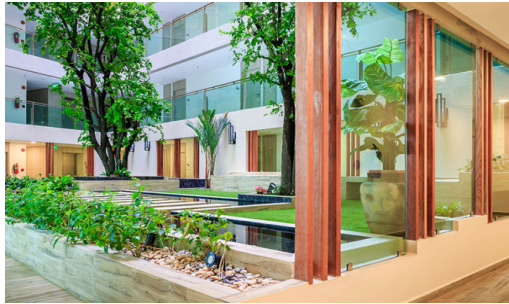

The Cloud - 2 Bed 1 Bath

Pattaya, Pratamnak, Thailand

Reference: 5834

฿4,800,000

2 Bedrooms

1 Bathrooms

Condo