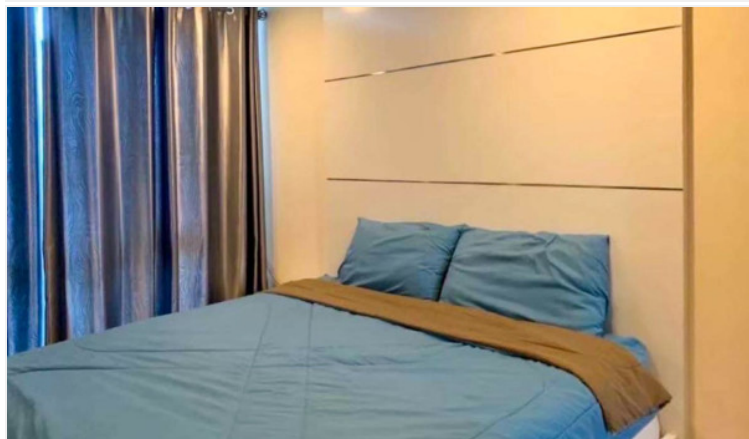

1 Bed Condo

Pattaya, Pratamnak, Thailand
Reference: 20412

฿3,490,000

1 Bedrooms

1 Bathrooms

Condo

Property Description

The Cliff is a high-rise condominium, comprising 27 floors with 426 residential units. It is located in an exclusive location in the Pratamnak Hill area. Enjoy a peaceful seaside atmosphere and the privacy of Cozy Beach with just a few steps. The facilities include a huge pool with waterfall and water-slide and a fully equipped gym. This 1 bedroom, 1 bathroom unit is situated on the 6th floor with sea view and city view, offering 47.5 sqm. of living space. It comes fully furnished with European kitchen, a dining area, and living area.

Photo Gallery

Property Details

- **Property Type:** Condo
- **Location:** Pattaya, Pratamnak, Thailand
- **Internal Area:** 47.5m²
- **Land Area:** 0m²
- **Price:** ฿3,490,000
- **Bedrooms:** 1
- **Bathrooms:** 1