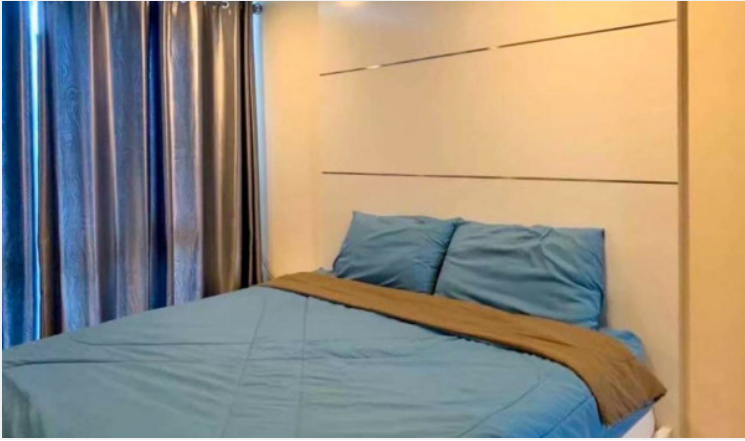

The Cliff - 1 Bed 1 Bath Sea View (16th Floor)

Pattaya, Pratamnak, Thailand

Reference: 20412

฿3,490,000

1 Bedrooms

1 Bathrooms

Condo

Property Description

The Cliff is a high-rise condominium, comprising 27 floors with 426 residential units. It is located in an exclusive location in the Pratamnak Hill area. Enjoy a peaceful seaside atmosphere and the privacy of Cozy Beach with just a few steps. The facilities include a huge pool with waterfall and water-slide and a fully equipped gym. This 1 bedroom, 1 bathroom unit is situated on the 6th floor with sea view and city view, offering 47.5 sqm. of living space. It comes fully furnished with European kitchen, a dining area, and living area.

Photo Gallery

Property Details

- **Property Type:** Condo
- **Location:** Pattaya, Pratamnak, Thailand
- **Internal Area:** 47.5m²
- **Land Area:** 0m²
- **Price:** ฿3,490,000
- **Bedrooms:** 1
- **Bathrooms:** 1