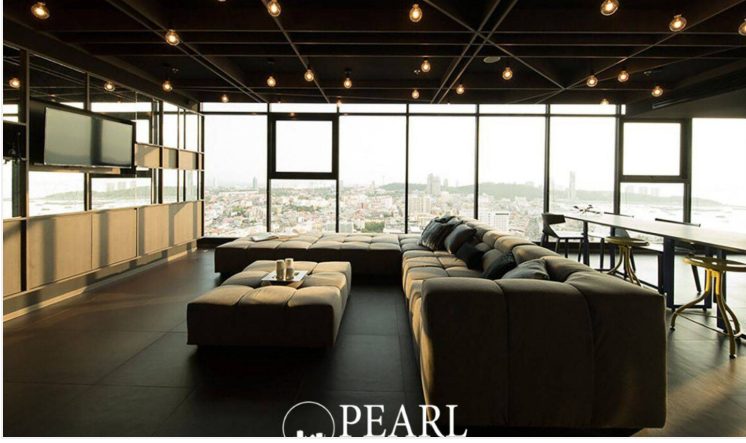

# Property Description

---

The most popular condominium in Central Pattaya. The Base Central Pattaya consists of 2 towers with 32 floors and 1112 units in total. The main highlight is the sky-infinity-edge swimming pool on the rooftop. From there you have amazing views over the whole Central Pattaya and Beach Road. Other facilities include fitness center, sky lounge, and co-working areas. This 1-bedroom, 1-bathroom unit is located on the 6th floor, offering 28 sqm of living space with city view. It features a living area, a dining table and a European-style kitchen. It boasts a city view and includes a living area, a dining table, and a European-style kitchen. Conveniently located within 200 meters of Beach Road, the condominium is in close proximity to all major attractions in Central Pattaya. Public taxis are readily available right outside the complex.

# Photo Gallery

---