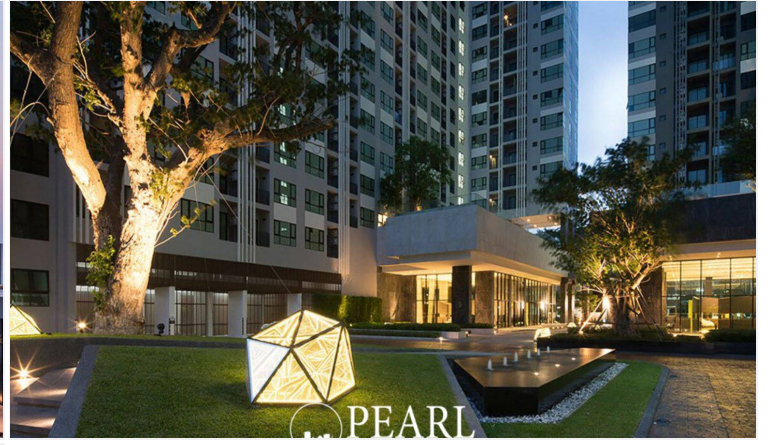

The Base Central Pattaya - 1 Bed 1 Bath (6th Floor)

Pattaya, Central Pattaya, Thailand

Reference: 8183

฿2,600,000

1 Bedrooms

1 Bathrooms

Condo

Property Description

The most popular condominium in Central Pattaya. The Base Central Pattaya consists of 2 towers with 32 floors and 1112 units in total. The main highlight is the sky-infinity-edge swimming pool on the rooftop. From there you have amazing views over the whole Central Pattaya and Beach Road. Other facilities include fitness center, sky lounge, and co-working areas. This 1-bedroom, 1-bathroom unit is located on the 6th floor, offering 28 sqm of living space with city view. It features a living area, a dining table and a European-style kitchen. It boasts a city view and includes a living area, a dining table, and a European-style kitchen. Conveniently located within 200 meters of Beach Road, the condominium is in close proximity to all major attractions in Central Pattaya. Public taxis are readily available right outside the complex.

Photo Gallery

Property Details

- **Property Type:** Condo
- **Location:** Pattaya, Central Pattaya, Thailand
- **Internal Area:** 28m²
- **Price:** ฿2,600,000
- **Bedrooms:** 1
- **Bathrooms:** 1

Location