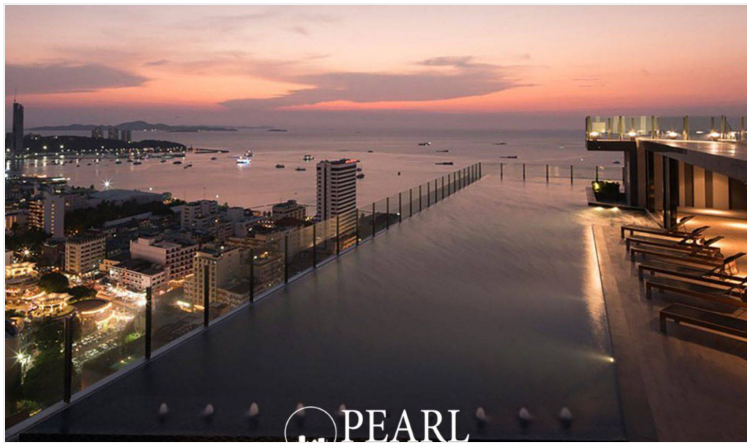

Property Description

The most popular condominium in Central Pattaya. The Base Central Pattaya consists of 2 towers with 32 floors and 1112 units in total. The main highlight is the sky-infinity-edge swimming pool on the rooftop. From there you have amazing views over the whole Central Pattaya and Beach Road. Other facilities include fitness center, sky lounge, and co-working areas. This 1-bedroom, 1-bathroom unit is located on the 6th floor, offering 28 sqm of living space with city view. It features a living area, a dining table and a European-style kitchen. It boasts a city view and includes a living area, a dining table, and a European-style kitchen. Conveniently located within 200 meters of Beach Road, the condominium is in close proximity to all major attractions in Central Pattaya. Public taxis are readily available right outside the complex.

Photo Gallery