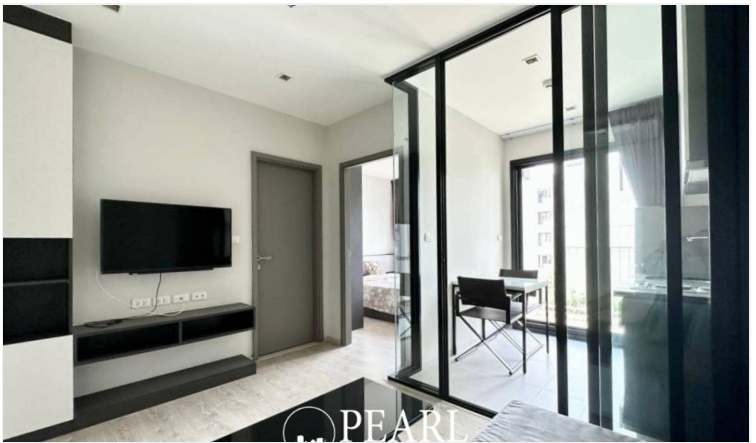

Property Description

The most popular condominium in Central Pattaya. The Base Central Pattaya consists of 2 towers with 32 floors and 1112 units in total. The main highlight is the sky-infinity-edge swimming pool on the rooftop. From there you have amazing views over the whole Central Pattaya and Beach Road. Other facilities include fitness center, sky lounge, and co-working areas. This 1-bedroom, 1-bathroom unit is located on the 6th floor, offering 28 sqm of living space with city view. It features a living area, a dining table and a European-style kitchen. It boasts a city view and includes a living area, a dining table, and a European-style kitchen. Conveniently located within 200 meters of Beach Road, the condominium is in close proximity to all major attractions in Central Pattaya. Public taxis are readily available right outside the complex.

Photo Gallery