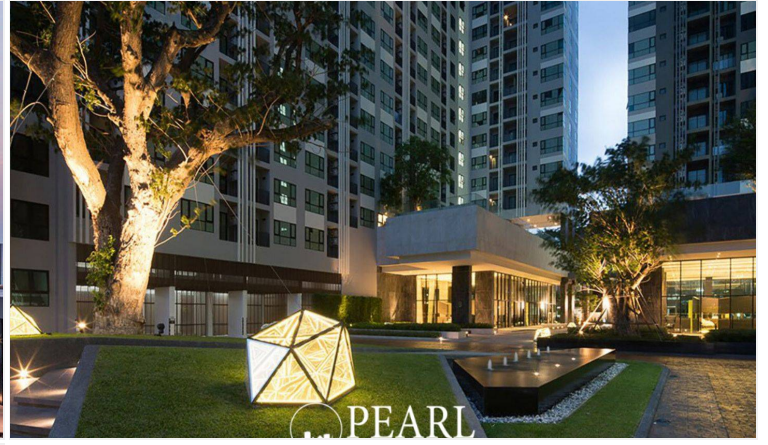

The Base Central Pattaya - 1 Bed 1 Bath (6th Floor)

Pattaya, Central Pattaya, Thailand
Reference: 8183

฿2,600,000

1 Bedrooms

1 Bathrooms

Condo

Property Description

The most popular condominium in Central Pattaya. The Base Central Pattaya consists of 2 towers with 32 floors and 1112 units in total. The main highlight is the sky-infinity-edge swimming pool on the rooftop. From there you have amazing views over the whole Central Pattaya and Beach Road. Other facilities include fitness center, sky lounge, and co-working areas. This 1-bedroom, 1-bathroom unit is located on the 6th floor, offering 28 sqm of living space with city view. It features a living area, a dining table and a European-style kitchen. It boasts a city view and includes a living area, a dining table, and a European-style kitchen. Conveniently located within 200 meters of Beach Road, the condominium is in close proximity to all major attractions in Central Pattaya. Public taxis are readily available right outside the complex.

Photo Gallery

Property Details

- **Property Type:** Condo
- **Location:** Pattaya, Central Pattaya, Thailand
- **Internal Area:** 28m²
- **Price:** ฿2,600,000
- **Bedrooms:** 1
- **Bathrooms:** 1

Location