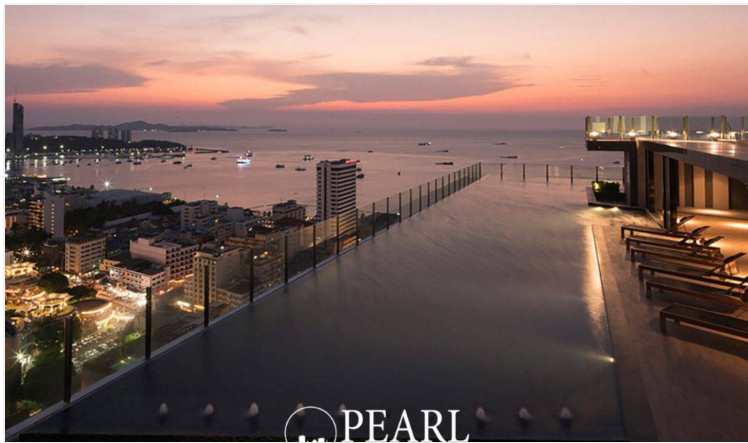

Property Description

The most popular condominium in Central Pattaya. The Base Central Pattaya consists of 2 towers with 32 floors and 1112 units in total. The main highlight is the sky-infinity-edge swimming pool on the rooftop. From there you have amazing views over the whole Central Pattaya and Beach Road. Other facilities include fitness center, sky lounge, and co-working areas. This 1-bedroom, 1-bathroom unit is located on the 6th floor, offering 28 sqm of living space with city view. It features a living area, a dining table and a European-style kitchen. It boasts a city view and includes a living area, a dining table, and a European-style kitchen. Conveniently located within 200 meters of Beach Road, the condominium is in close proximity to all major attractions in Central Pattaya. Public taxis are readily available right outside the complex.

Photo Gallery