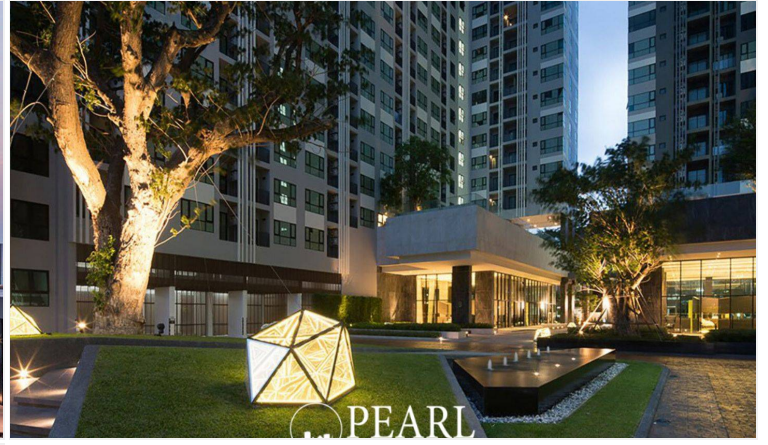

The Base Central Pattaya - 1 Bed 1 Bath (6th Floor)

Pattaya, Central Pattaya, Thailand

Reference: 8183

฿2,600,000

1 Bedrooms

1 Bathrooms

Condo

Property Description

The most popular condominium in Central Pattaya. The Base Central Pattaya consists of 2 towers with 32 floors and 1112 units in total. The main highlight is the sky-infinity-edge swimming pool on the rooftop. From there you have amazing views over the whole Central Pattaya and Beach Road. Other facilities include fitness center, sky lounge, and co-working areas. This 1-bedroom, 1-bathroom unit is located on the 6th floor, offering 28 sqm of living space with city view. It features a living area, a dining table and a European-style kitchen. It boasts a city view and includes a living area, a dining table, and a European-style kitchen. Conveniently located within 200 meters of Beach Road, the condominium is in close proximity to all major attractions in Central Pattaya. Public taxis are readily available right outside the complex.

Photo Gallery

Property Details

- **Property Type:** Condo
- **Location:** Pattaya, Central Pattaya, Thailand
- **Internal Area:** 28m²
- **Land Area:** 35m²
- **Price:** ฿2,600,000
- **Bedrooms:** 1
- **Bathrooms:** 1