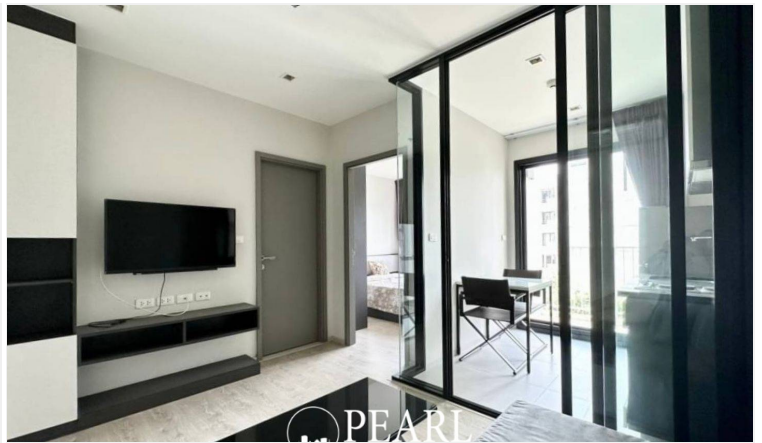

The Base Central Pattaya - 1 Bed 1 Bath (6th Floor)

Pattaya, Central Pattaya, Thailand

Reference: 8183

฿2,600,000

1 Bedrooms

1 Bathrooms

Condo

Property Description

The most popular condominium in Central Pattaya. The Base Central Pattaya consists of 2 towers with 32 floors and 1112 units in total. The main highlight is the sky-infinity-edge swimming pool on the rooftop. From there you have amazing views over the whole Central Pattaya and Beach Road. Other facilities include fitness center, sky lounge, and co-working areas. This 1-bedroom, 1-bathroom unit is located on the 6th floor, offering 28 sqm of living space with city view. It features a living area, a dining table and a European-style kitchen. It boasts a city view and includes a living area, a dining table, and a European-style kitchen. Conveniently located within 200 meters of Beach Road, the condominium is in close proximity to all major attractions in Central Pattaya. Public taxis are readily available right outside the complex.

Photo Gallery

Property Details

- **Property Type:** Condo
- **Location:** Pattaya, Central Pattaya, Thailand
- **Internal Area:** 28m²
- **Price:** ฿2,600,000
- **Bedrooms:** 1
- **Bathrooms:** 1

Location