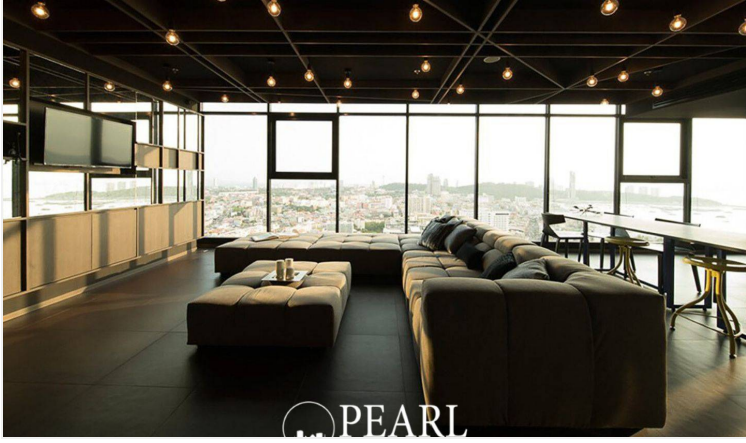

The Base Central Pattaya - 1 Bed 1 Bath (6th Floor)

Pattaya, Central Pattaya, Thailand

Reference: 8183

฿2,600,000

1 Bedrooms

1 Bathrooms

Condo

Property Description

The most popular condominium in Central Pattaya. The Base Central Pattaya consists of 2 towers with 32 floors and 1112 units in total. The main highlight is the sky-infinity-edge swimming pool on the rooftop. From there you have amazing views over the whole Central Pattaya and Beach Road. Other facilities include fitness center, sky lounge, and co-working areas. This 1-bedroom, 1-bathroom unit is located on the 6th floor, offering 28 sqm of living space with city view. It features a living area, a dining table and a European-style kitchen. It boasts a city view and includes a living area, a dining table, and a European-style kitchen. Conveniently located within 200 meters of Beach Road, the condominium is in close proximity to all major attractions in Central Pattaya. Public taxis are readily available right outside the complex.

Photo Gallery

Property Details

- **Property Type:** Condo
- **Location:** Pattaya, Central Pattaya, Thailand
- **Internal Area:** 28m²
- **Price:** ฿2,600,000
- **Bedrooms:** 1
- **Bathrooms:** 1

Location