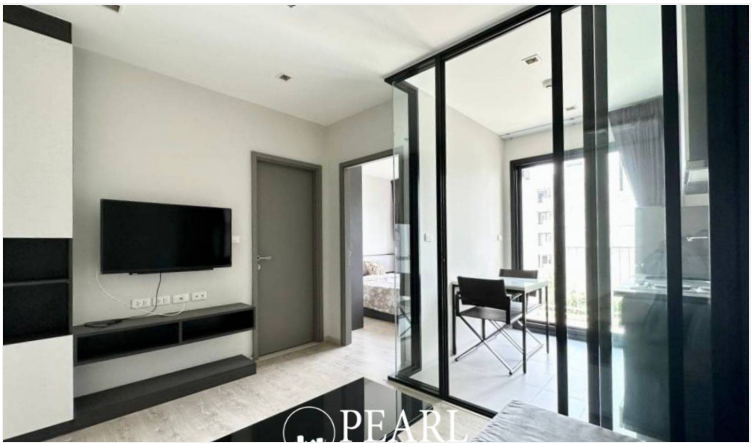

The Base Central Pattaya - 1 Bed 1 Bath (6th Floor)

Pattaya, Central Pattaya, Thailand

Reference: 8183

฿2,600,000

1 Bedrooms

1 Bathrooms

Condo

Property Description

The most popular condominium in Central Pattaya. The Base Central Pattaya consists of 2 towers with 32 floors and 1112 units in total. The main highlight is the sky-infinity-edge swimming pool on the rooftop. From there you have amazing views over the whole Central Pattaya and Beach Road. Other facilities include fitness center, sky lounge, and co-working areas. This 1-bedroom, 1-bathroom unit is located on the 6th floor, offering 28 sqm of living space with city view. It features a living area, a dining table and a European-style kitchen. It boasts a city view and includes a living area, a dining table, and a European-style kitchen. Conveniently located within 200 meters of Beach Road, the condominium is in close proximity to all major attractions in Central Pattaya. Public taxis are readily available right outside the complex.

Photo Gallery

Property Details

- **Property Type:** Condo
- **Location:** Pattaya, Central Pattaya, Thailand
- **Internal Area:** 28m²
- **Price:** ฿2,600,000
- **Bedrooms:** 1
- **Bathrooms:** 1

Location