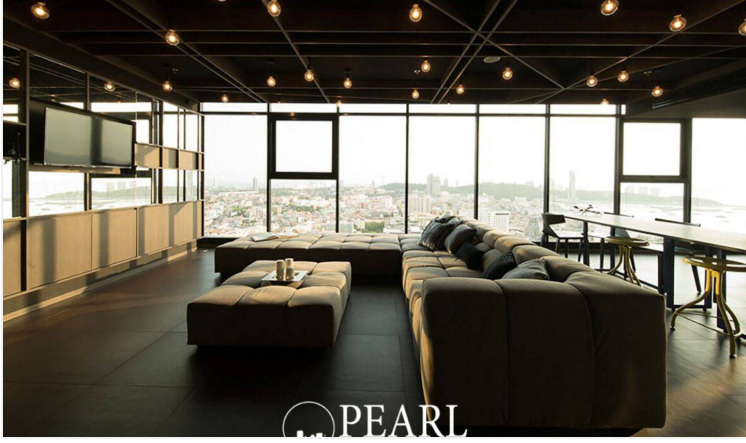

The Base Central Pattaya - 1 Bed 1 Bath (6th Floor)

Pattaya, Central Pattaya, Thailand
Reference: 8183

฿2,600,000

1 Bedrooms

1 Bathrooms

Condo

Property Description

The most popular condominium in Central Pattaya. The Base Central Pattaya consists of 2 towers with 32 floors and 1112 units in total. The main highlight is the sky-infinity-edge swimming pool on the rooftop. From there you have amazing views over the whole Central Pattaya and Beach Road. Other facilities include fitness center, sky lounge, and co-working areas. This 1-bedroom, 1-bathroom unit is located on the 6th floor, offering 28 sqm of living space with city view. It features a living area, a dining table and a European-style kitchen. It boasts a city view and includes a living area, a dining table, and a European-style kitchen. Conveniently located within 200 meters of Beach Road, the condominium is in close proximity to all major attractions in Central Pattaya. Public taxis are readily available right outside the complex.

Photo Gallery

Property Details

- **Property Type:** Condo
- **Location:** Pattaya, Central Pattaya, Thailand
- **Internal Area:** 28m²
- **Price:** ฿2,600,000
- **Bedrooms:** 1
- **Bathrooms:** 1

Location