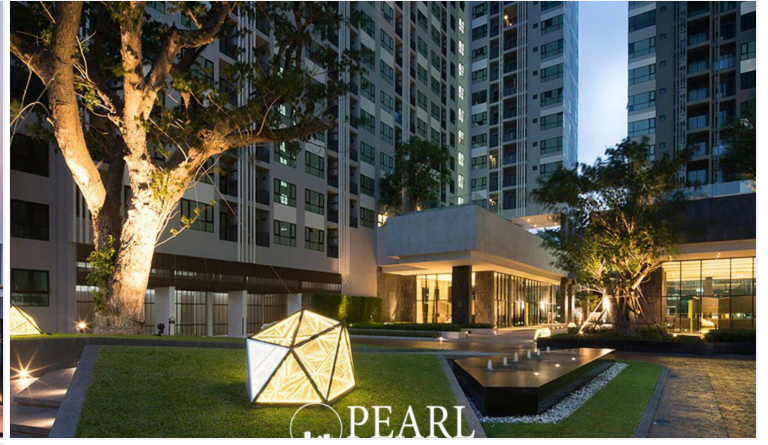

# Property Description

---

The most popular condominium in Central Pattaya. The Base Central Pattaya consists of 2 towers with 32 floors and 1112 units in total. The main highlight is the sky-infinity-edge swimming pool on the rooftop. From there you have amazing views over the whole Central Pattaya and Beach Road. Other facilities include fitness center, sky lounge, and co-working areas. This 1-bedroom, 1-bathroom unit is located on the 6th floor, offering 28 sqm of living space with city view. It features a living area, a dining table and a European-style kitchen. It boasts a city view and includes a living area, a dining table, and a European-style kitchen. Conveniently located within 200 meters of Beach Road, the condominium is in close proximity to all major attractions in Central Pattaya. Public taxis are readily available right outside the complex.

# Photo Gallery

---