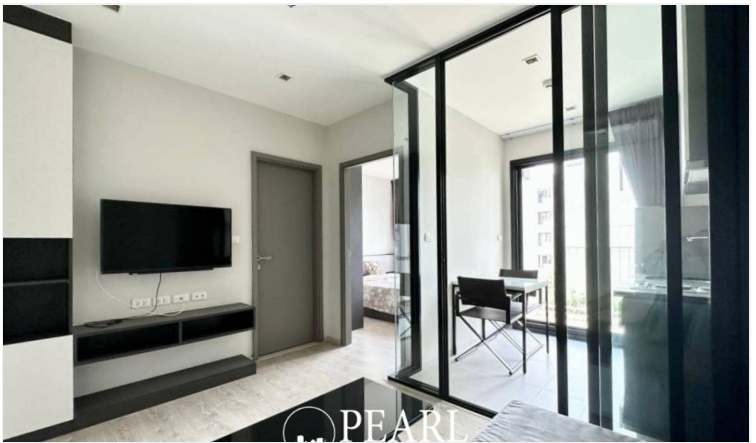

The Base Central Pattaya - 1 Bed 1 Bath (6th Floor)

Pattaya, Central Pattaya, Thailand

Reference: 8183

฿2,600,000

1 Bedrooms

1 Bathrooms

Condo

Property Description

The most popular condominium in Central Pattaya. The Base Central Pattaya consists of 2 towers with 32 floors and 1112 units in total. The main highlight is the sky-infinity-edge swimming pool on the rooftop. From there you have amazing views over the whole Central Pattaya and Beach Road. Other facilities include fitness center, sky lounge, and co-working areas. This 1-bedroom, 1-bathroom unit is located on the 6th floor, offering 28 sqm of living space with city view. It features a living area, a dining table and a European-style kitchen. It boasts a city view and includes a living area, a dining table, and a European-style kitchen. Conveniently located within 200 meters of Beach Road, the condominium is in close proximity to all major attractions in Central Pattaya. Public taxis are readily available right outside the complex.

Photo Gallery

Property Details

- **Property Type:** Condo
- **Location:** Pattaya, Central Pattaya, Thailand
- **Internal Area:** 28m²
- **Land Area:** 35m²
- **Price:** ฿2,600,000
- **Bedrooms:** 1
- **Bathrooms:** 1