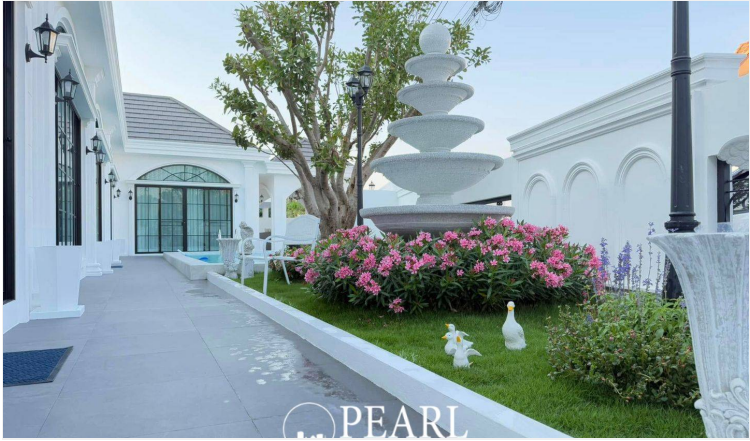

Located in **Soi Siam Country Club**, this home is close to **shopping malls, restaurants, international schools, and major roads**, providing easy access to Pattaya city and beyond.

Don't miss this opportunity to own a **luxury single-story pool villa** - contact us today for a private viewing!

Photo Gallery