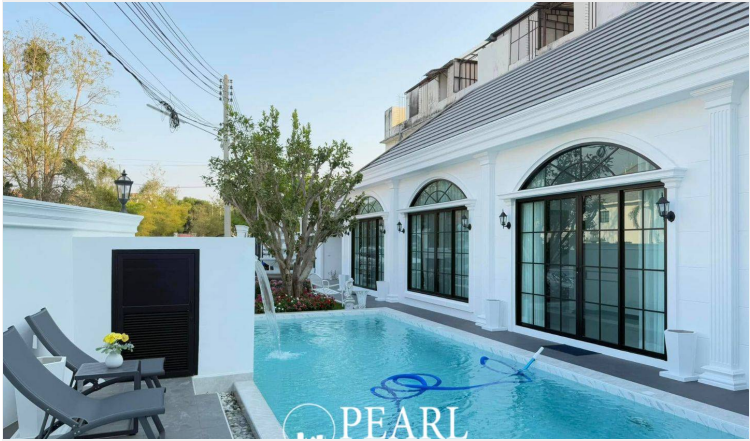

Located in **Soi Siam Country Club**, this home is close to **shopping malls, restaurants, international schools, and major roads**, providing easy access to Pattaya city and beyond.

Don't miss this opportunity to own a **luxury single-story pool villa** - contact us today for a private viewing!

Photo Gallery