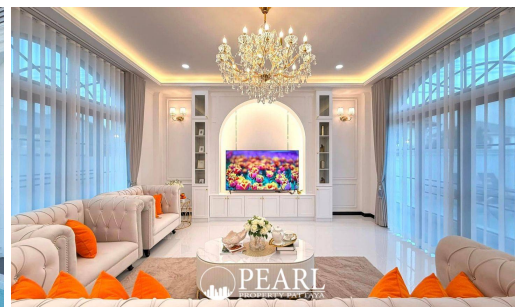

Single-story Pool Villa in TW Vanasin- 4Bed 4Bath With Private Swimming Pool

Pattaya, Pattaya, Thailand

Reference: 0719

฿15,000,000

4 Bedrooms

4 Bathrooms

Villa