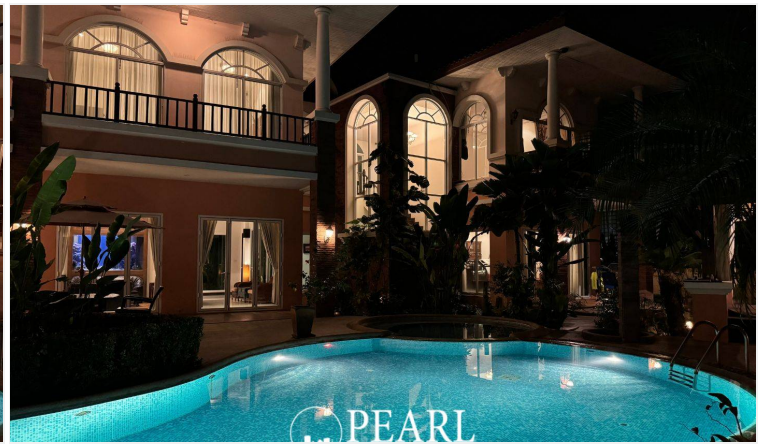

Property Description

Welcome to your very own private resort, nestled within the prestigious Phoenix Gold Golf and Country Club. This stunning residence, designed by a renowned hotel architect, offers everything you could dream of in a luxury home.

Boasting 4 spacious bedrooms, including 3 with ensuite bathrooms, a study, and an additional guest toilet, the layout is perfect for both comfort and elegance. The home comes fully-furnished and features incredible amenities such as a large pool, jacuzzi, wine cellar, Sala Thai, a grand aquarium, an aviary, and tropical ponds that create a serene atmosphere.

A private elevator leads directly to the Master Bedroom, ensuring both convenience and exclusivity. The lush gardens, masterfully designed by a professor of landscape architecture, provide each room with breathtaking views of your own tropical paradise.

With 2 storerooms, 2 maids' quarters, and approximately 550 sqm of internal living space on a property size of 1 rai and 49 Talang wah, this home offers both luxury and practicality. Priced at **36,000,000 THB**, this home is a rare find, combining high-end living with a peaceful, natural setting. Don't miss the chance to own this one-of-a-kind masterpiece!

Photo Gallery