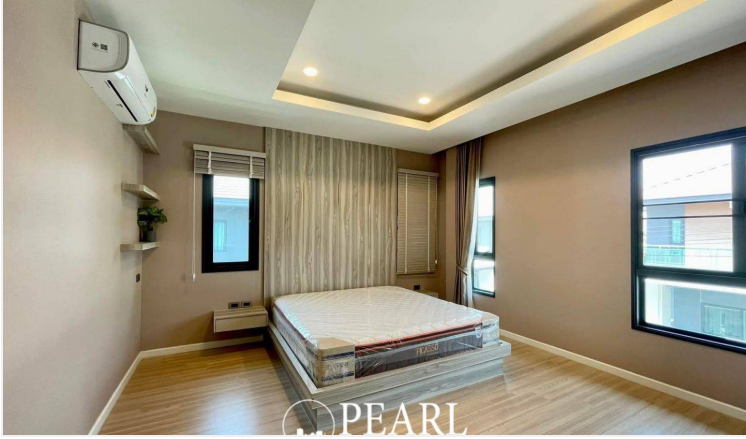

Patta Ville - 3 Bedrooms 4Bathrooms

Pattaya, Pattaya, Thailand

Reference: 7704

฿11,700,000

3 Bedrooms

4 Bathrooms

Villa

Property Description

Pearl Property presents a stunning **two-story detached home in Patta Ville**, a high-quality residential project in **Soi Siam Country Club**. Fully furnished with elegant **built-in furniture**, this home is move-in ready, offering a perfect blend of comfort and modern design.

Property Details:

Land Size: 60 sq. wah | **Usable Area:** 240 sqm

Bedrooms: 3 | **Bathrooms:** 4

Living Area: Spacious and inviting

Kitchen: Modern built-in design

Parking: 2-car garage

Exclusive Community Features:

Don't miss this opportunity to own a premium home in one of Pattaya's most sought-after locations.

Contact us today to schedule a viewing!

Photo Gallery

Property Details

- **Property Type:** Villa
- **Location:** Pattaya, Pattaya, Thailand
- **Internal Area:** 200m²
- **Land Area:** 240m²
- **Price:** ฿11,700,000
- **Bedrooms:** 3
- **Bathrooms:** 4