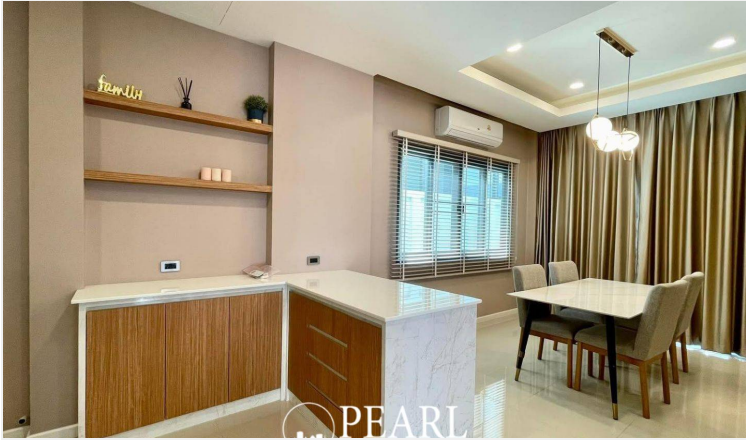

Pearl Property presents a stunning **two-story detached home in Patta Ville**, a high-quality residential project in **Soi Siam Country Club**. Fully furnished with elegant **built-in furniture**, this home is move-in ready, offering a perfect blend of comfort and modern design.

Property Details:

Land Size: 60 sq. wah | **Usable Area:** 240 sqm

Bedrooms: 3 | **Bathrooms:** 4

Living Area: Spacious and inviting

Kitchen: Modern built-in design

Parking: 2-car garage

Exclusive Community Features:

24-hour security for peace of mind

Clubhouse and **swimming pool** for leisure and relaxation

Located in the vibrant **Soi Siam Country Club**, this property offers easy access to Pattaya's top attractions, shopping centers, international schools, and golf courses.

Don't miss this opportunity to own a premium home in one of Pattaya's most sought-after locations.

Contact us today to schedule a viewing!

Photo Gallery

Property Details

- **Property Type:** Villa
- **Location:** Pattaya, Pattaya, Thailand
- **Internal Area:** 200m²
- **Land Area:** 240m²
- **Price:** ฿11,700,000
- **Bedrooms:** 3
- **Bathrooms:** 4