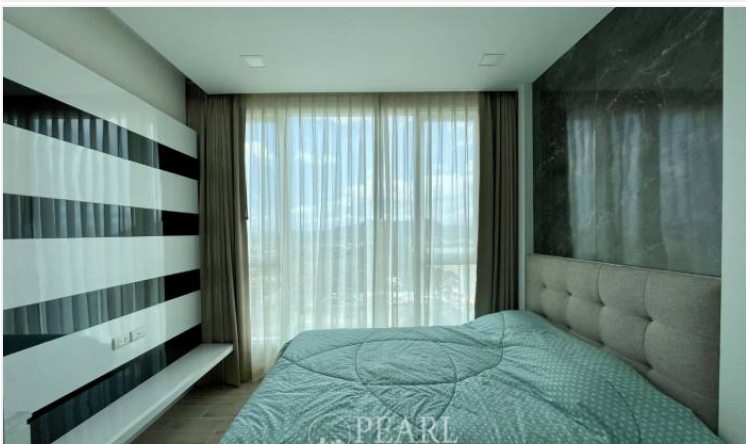

# Property Description

---

DEL MARE BANGSARAY BEACHFRONT is a tropically themed beachfront residence with the contemporary style and feels of a luxury resort.

The building enjoys spectacular views from every direction. Its clean-lined structure displaying impressive height and stability. Every detail has been carefully considered and incorporated in its design, inspired by the spectacular mountain and city views and seen in the beachfront patterns of the swimming pool area.

# Property Details

- **Property Type:** Condo
- **Location:** Pattaya, Na Jomtien, Thailand
- **Internal Area:** 168m<sup>2</sup>
- **Price:** ฿18,500,000
- **Bedrooms:** 3
- **Bathrooms:** 2