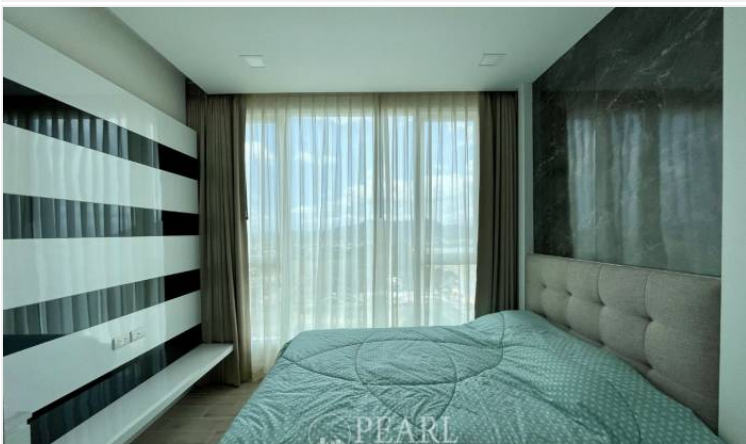

Del Mare 3 bed, 2 bath (17th floor)

Pattaya, Na Jomtien, Thailand

Reference: 9224

฿18,500,000

3 Bedrooms

2 Bathrooms

Condo

Property Description

DEL MARE BANGSARAY BEACHFRONT is a tropically themed beachfront residence with the contemporary style and feels of a luxury resort.

The building enjoys spectacular views from every direction. Its clean-lined structure displaying impressive height and stability. Every detail has been carefully considered and incorporated in its design, inspired by the spectacular mountain and city views and seen in the beachfront patterns of the swimming pool area.

Photo Gallery

Property Details

- **Property Type:** Condo
- **Location:** Pattaya, Na Jomtien, Thailand
- **Internal Area:** 168m²
- **Price:** ฿18,500,000
- **Bedrooms:** 3
- **Bathrooms:** 2

Location