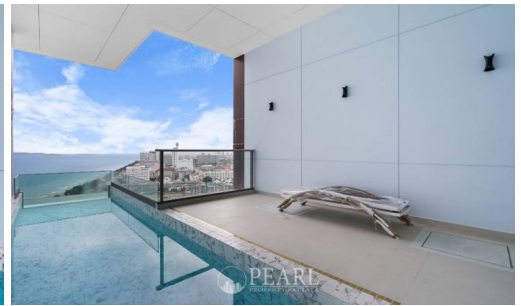

Copacabana - 1 bed, 1 bath (31st floor)

Private Pool

PATTAYA, JOMTIEN, Thailand

Reference: 3609

฿14,500,000

Condo