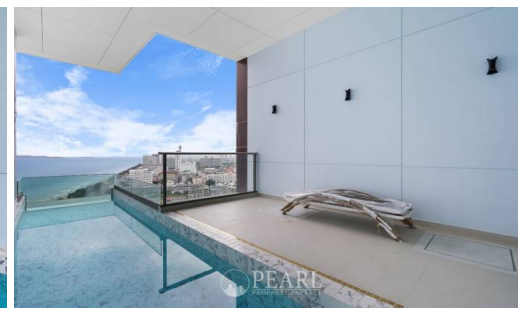

Copacabana - 1 bed, 1 bath (31st floor)

Private Pool

PATTAYA, JOMTIEN, Thailand

Reference: 3609

฿14,500,000

Condo