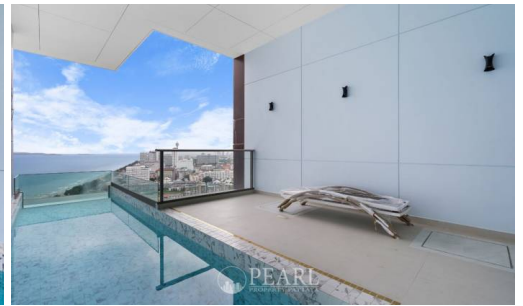

Copacabana - 1 bed, 1 bath (31st floor)

Private Pool

PATTAYA, JOMTIEN, Thailand

Reference: 3609

฿14,500,000

Condo