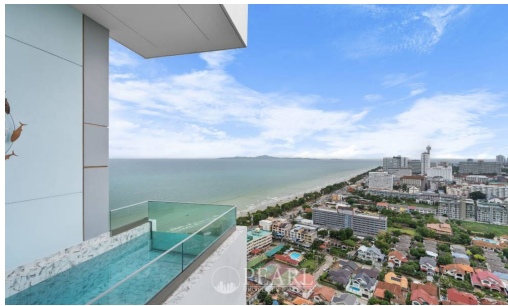

Copacabana - 1 bed, 1 bath (31st floor)

Private Pool

PATTAYA, JOMTIEN, Thailand

Reference: 3609

฿14,500,000

1 Bedrooms

1 Bathrooms

Condo

Property Description

This condo is a perfect getaway for couples or small families. The bedroom has a comfortable king bed and there is plenty of living space with the open-plan living/dining room. You'll love the large private pool which is just for you! Beautiful marble floor tiles are throughout, and the kitchen is fully equipped with everything you need, including a washing machine. The condo also comes with a covered balcony where you can relax and enjoy the sounds and smells of the ocean. And if that's not enough, this condo is right on Jomtien beach - one of Pattaya's most beautiful stretches of sand. It's just 10 minutes to Pattaya City Center so you have all the amenities and nightlife at your fingertips, but you can escape to peaceful tranquility when you want to. Foreign ownership.

Photo Gallery

Property Details

- **Property Type:** Condo
- **Location:** PATTAYA, JOMTIEN, Thailand
- **Internal Area:** 79m²
- **Price:** ฿14,500,000
- **Bedrooms:** 1
- **Bathrooms:** 1

Location