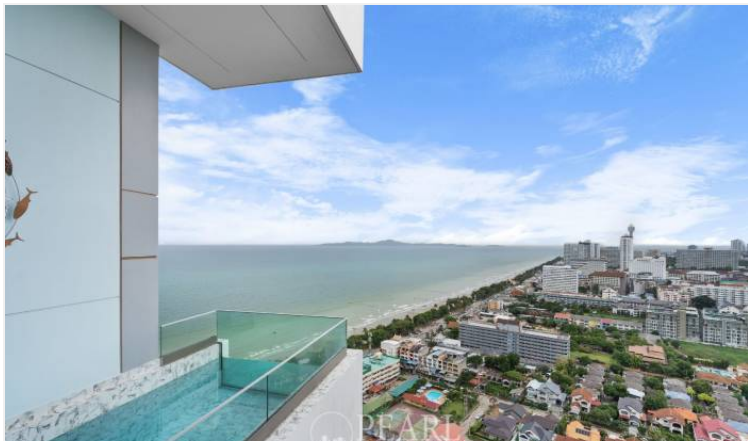

Property Description

This condo is a perfect getaway for couples or small families. The bedroom has a comfortable king bed and there is plenty of living space with the open-plan living/dining room. You'll love the large private pool which is just for you! Beautiful marble floor tiles are throughout, and the kitchen is fully equipped with everything you need, including a washing machine. The condo also comes with a covered balcony where you can relax and enjoy the sounds and smells of the ocean. And if that's not enough, this condo is right on Jomtien beach - one of Pattaya's most beautiful stretches of sand. It's just 10 minutes to Pattaya City Center so you have all the amenities and nightlife at your fingertips, but you can escape to peaceful tranquility when you want to. Foreign ownership.

Photo Gallery