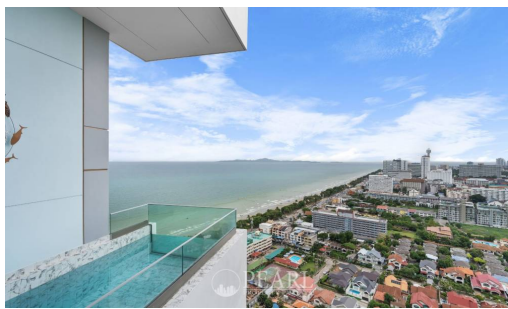

Copacabana - 1 bed, 1 bath (31st floor)

Private Pool

PATTAYA, JOMTIEN, Thailand

Reference: 3609

฿14,500,000

1 Bedrooms

1 Bathrooms

Condo

Property Description

This condo is a perfect getaway for couples or small families. The bedroom has a comfortable king bed and there is plenty of living space with the open-plan living/dining room. You'll love the large private pool which is just for you! Beautiful marble floor tiles are throughout, and the kitchen is fully equipped with everything you need, including a washing machine. The condo also comes with a covered balcony where you can relax and enjoy the sounds and smells of the ocean. And if that's not enough, this condo is right on Jomtien beach - one of Pattaya's most beautiful stretches of sand. It's just 10 minutes to Pattaya City Center so you have all the amenities and nightlife at your fingertips, but you can escape to peaceful tranquility when you want to. Foreign ownership.

Photo Gallery

Property Details

- **Property Type:** Condo
- **Location:** PATTAYA, JOMTIEN, Thailand
- **Internal Area:** 79m²
- **Price:** ฿14,500,000
- **Bedrooms:** 1
- **Bathrooms:** 1

Location