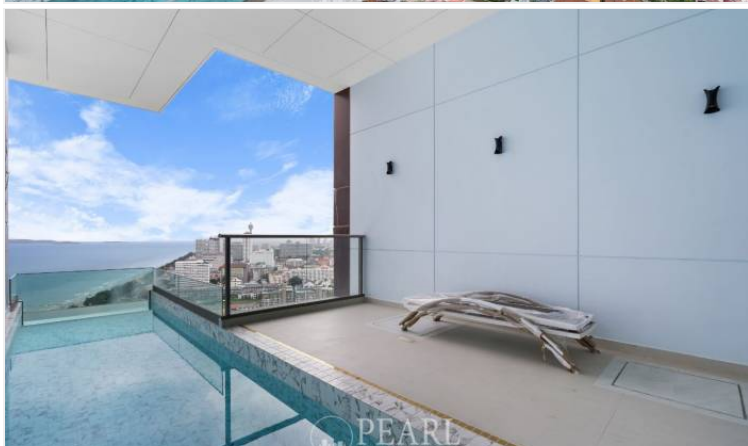

Copacabana - 1 bed, 1 bath (31st floor)

Private Pool

PATTAYA, JOMTIEN, Thailand

Reference: 3609

฿14,500,000

1 Bedrooms

1 Bathrooms

Condo

Property Description

This condo is a perfect getaway for couples or small families. The bedroom has a comfortable king bed and there is plenty of living space with the open-plan living/dining room. You'll love the large private pool which is just for you! Beautiful marble floor tiles are throughout, and the kitchen is fully equipped with everything you need, including a washing machine. The condo also comes with a covered balcony where you can relax and enjoy the sounds and smells of the ocean. And if that's not enough, this condo is right on Jomtien beach - one of Pattaya's most beautiful stretches of sand. It's just 10 minutes to Pattaya City Center so you have all the amenities and nightlife at your fingertips, but you can escape to peaceful tranquility when you want to. Foreign ownership.

Photo Gallery

Property Details

- **Property Type:** Condo
- **Location:** PATTAYA, JOMTIEN, Thailand
- **Internal Area:** 79m²
- **Price:** ฿14,500,000
- **Bedrooms:** 1
- **Bathrooms:** 1

Location