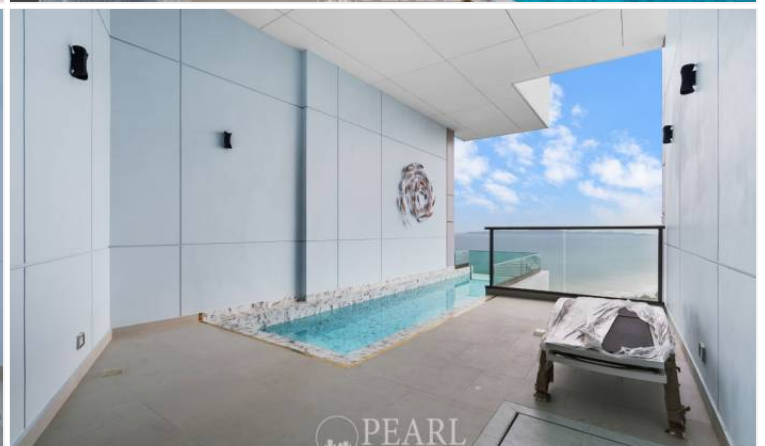

Copacabana - 1 bed, 1 bath (31st floor)

Private Pool

PATTAYA, JOMTIEN, Thailand

Reference: 3609

฿14,500,000

1 Bedrooms

1 Bathrooms

Condo

Property Description

This condo is a perfect getaway for couples or small families. The bedroom has a comfortable king bed and there is plenty of living space with the open-plan living/dining room. You'll love the large private pool which is just for you! Beautiful marble floor tiles are throughout, and the kitchen is fully equipped with everything you need, including a washing machine. The condo also comes with a covered balcony where you can relax and enjoy the sounds and smells of the ocean. And if that's not enough, this condo is right on Jomtien beach - one of Pattaya's most beautiful stretches of sand. It's just 10 minutes to Pattaya City Center so you have all the amenities and nightlife at your fingertips, but you can escape to peaceful tranquility when you want to. Foreign ownership.

Photo Gallery

Property Details

- **Property Type:** Condo
- **Location:** PATTAYA, JOMTIEN, Thailand
- **Internal Area:** 79m²
- **Price:** ฿14,500,000
- **Bedrooms:** 1
- **Bathrooms:** 1

Location