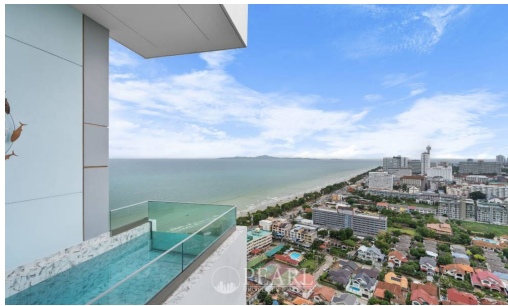

Copacabana - 1 bed, 1 bath (31st floor)

Private Pool

PATTAYA, JOMTIEN, Thailand

Reference: 3609

฿14,500,000

1 Bedrooms