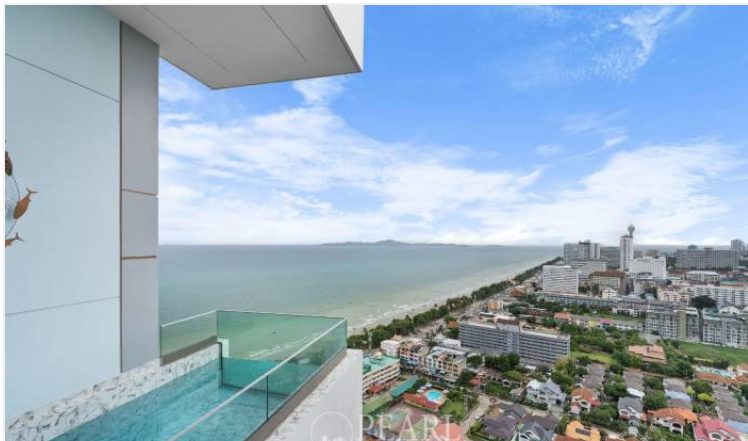

Copacabana - 1 bed, 1 bath (31st floor)

Private Pool

PATTAYA, JOMTIEN, Thailand

Reference: 3609

฿14,500,000

1 Bedrooms

1 Bathrooms

Condo

Property Description

This condo is a perfect getaway for couples or small families. The bedroom has a comfortable king bed and there is plenty of living space with the open-plan living/dining room. You'll love the large private pool which is just for you! Beautiful marble floor tiles are throughout, and the kitchen is fully equipped with everything you need, including a washing machine. The condo also comes with a covered balcony where you can relax and enjoy the sounds and smells of the ocean. And if that's not enough, this condo is right on Jomtien beach - one of Pattaya's most beautiful stretches of sand. It's just 10 minutes to Pattaya City Center so you have all the amenities and nightlife at your fingertips, but you can escape to peaceful tranquility when you want to. Foreign ownership.

Photo Gallery

Property Details

- **Property Type:** Condo
- **Location:** PATTAYA, JOMTIEN, Thailand
- **Internal Area:** 79m²
- **Price:** ฿14,500,000
- **Bedrooms:** 1
- **Bathrooms:** 1

Location