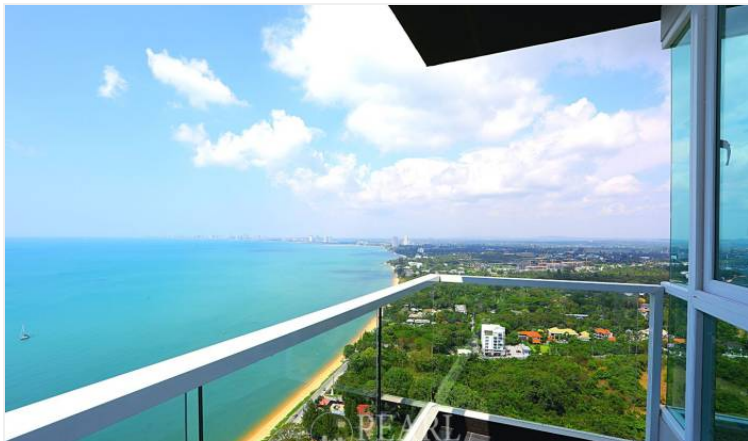

Del Mare 1 bed, 1 bath (32nd floor)

Pattaya, Na Jomtien, Thailand

Reference: 9857

฿8,240,000

1 Bedrooms

1 Bathrooms

Condo

Property Description

DEL MARE BANGSARAY BEACHFRONT is a tropically themed beachfront residence with the contemporary style and feels of a luxury resort.

The building enjoys spectacular views from every direction. Its clean-lined structure displaying impressive height and stability. Every detail has been carefully considered and incorporated in its design, inspired by the spectacular mountain and city views and seen in the beachfront patterns of the swimming pool area.

Photo Gallery

Property Details

- **Property Type:** Condo
- **Location:** Pattaya, Na Jomtien, Thailand
- **Internal Area:** 57m²
- **Price:** ฿8,240,000
- **Bedrooms:** 1
- **Bathrooms:** 1

Location