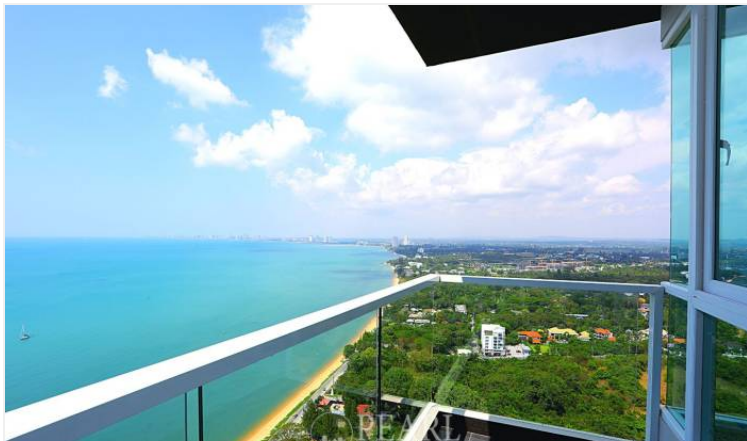

Del Mare 1 bed, 1 bath (32nd floor)

Pattaya, Na Jomtien, Thailand

Reference: 9857

฿8,240,000

1 Bedrooms

1 Bathrooms

Condo

Property Description

DEL MARE BANGSARAY BEACHFRONT is a tropically themed beachfront residence with the contemporary style and feels of a luxury resort.

The building enjoys spectacular views from every direction. Its clean-lined structure displaying impressive height and stability. Every detail has been carefully considered and incorporated in its design, inspired by the spectacular mountain and city views and seen in the beachfront patterns of the swimming pool area.

Photo Gallery

Property Details

- **Property Type:** Condo
- **Location:** Pattaya, Na Jomtien, Thailand
- **Internal Area:** 57m²
- **Price:** ฿8,240,000
- **Bedrooms:** 1
- **Bathrooms:** 1

Location