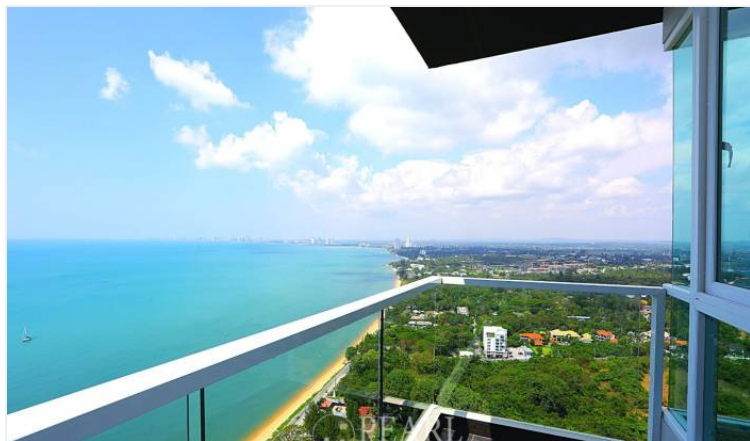

Del Mare 1 bed, 1 bath (32nd floor)

Pattaya, Na Jomtien, Thailand

Reference: 9857

฿8,240,000

1 Bedrooms

1 Bathrooms

Condo

Property Description

DEL MARE BANGSARAY BEACHFRONT is a tropically themed beachfront residence with the contemporary style and feels of a luxury resort.

The building enjoys spectacular views from every direction. Its clean-lined structure displaying impressive height and stability. Every detail has been carefully considered and incorporated in its design, inspired by the spectacular mountain and city views and seen in the beachfront patterns of the swimming pool area.

Photo Gallery

Property Details

- **Property Type:** Condo
- **Location:** Pattaya, Na Jomtien, Thailand
- **Internal Area:** 57m²
- **Price:** ฿8,240,000
- **Bedrooms:** 1
- **Bathrooms:** 1

Location