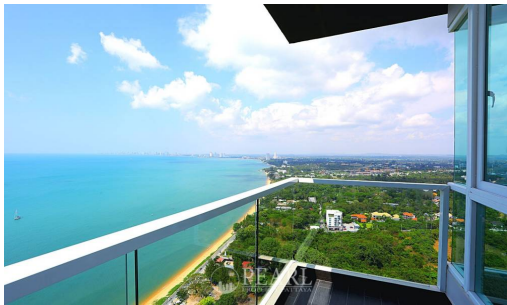

Del Mare 1 bed, 1 bath (32nd floor)

Pattaya, Na Jomtien, Thailand

Reference: 9857

฿8,240,000

1 Bedrooms

1 Bathrooms

Condo

Property Description

DEL MARE BANGSARAY BEACHFRONT is a tropically themed beachfront residence with the contemporary style and feels of a luxury resort.

The building enjoys spectacular views from every direction. Its clean-lined structure displaying impressive height and stability. Every detail has been carefully considered and incorporated in its design, inspired by the spectacular mountain and city views and seen in the beachfront patterns of the swimming pool area.

Photo Gallery

Property Details

- **Property Type:** Condo
- **Location:** Pattaya, Na Jomtien, Thailand
- **Internal Area:** 57m²
- **Price:** ฿8,240,000
- **Bedrooms:** 1
- **Bathrooms:** 1

Location