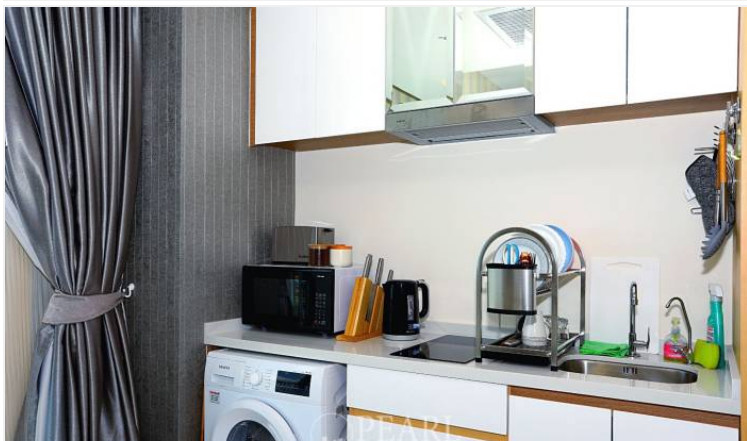

DEL MARE BANGSARAY BEACHFRONT is a tropically themed beachfront residence with the contemporary style and feels of a luxury resort.

The building enjoys spectacular views from every direction. Its clean-lined structure displaying impressive height and stability. Every detail has been carefully considered and incorporated in its design, inspired by the spectacular mountain and city views and seen in the beachfront patterns of the swimming pool area.

Photo Gallery

Property Details

- **Property Type:** Condo
- **Location:** Pattaya, Na Jomtien, Thailand
- **Internal Area:** 57m²
- **Price:** ฿8,240,000
- **Bedrooms:** 1
- **Bathrooms:** 1

Location