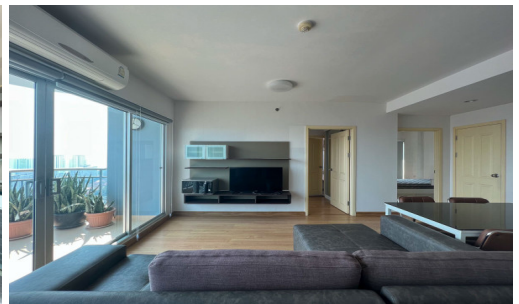

Supalai Mare - 2 bed 2 bed Sea View (34th Floor)

Pattaya, South Pattaya, Thailand

Reference: 19768

฿5,700,000