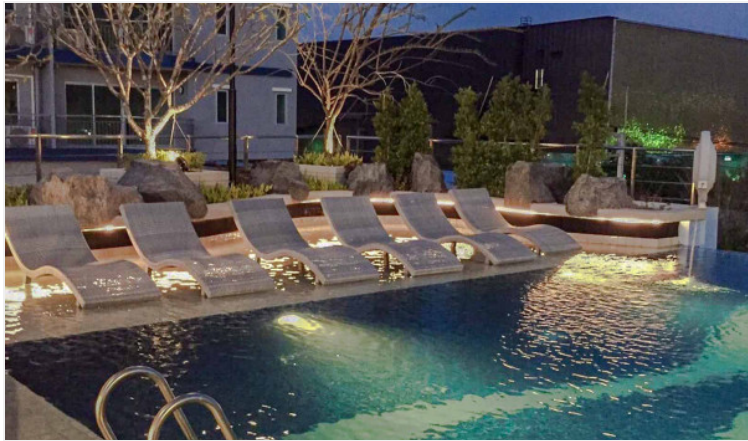

# Property Description

---

One 35-story residential condominium with a total of 1,154 units, is situated on Theprasit Road, in the heart of Pattaya. Supalai Mare @ Pattaya is a luxury condominium with a great view of the sea and hilly Pattaya City that comes with outstanding architectural style and exclusive communal facilities. Enjoy a life in ultimate convenience with the project's on-site swimming pool, fitness center, sauna, aerobic dancing room, Adventure Park, Pocket Garden, Sky Lounge, Roof Garden, and shops - all secured with 24-hour security.

# Photo Gallery

---