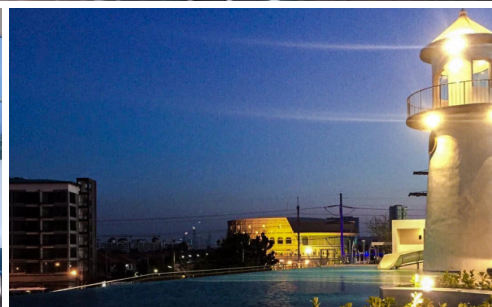

Supalai Mare - 1 Bed 1 Bath Sea View (27th floor)

Pattaya, South Pattaya, Thailand

Reference: 11234

฿2,950,000

1 Bedrooms

1 Bathrooms

Condo