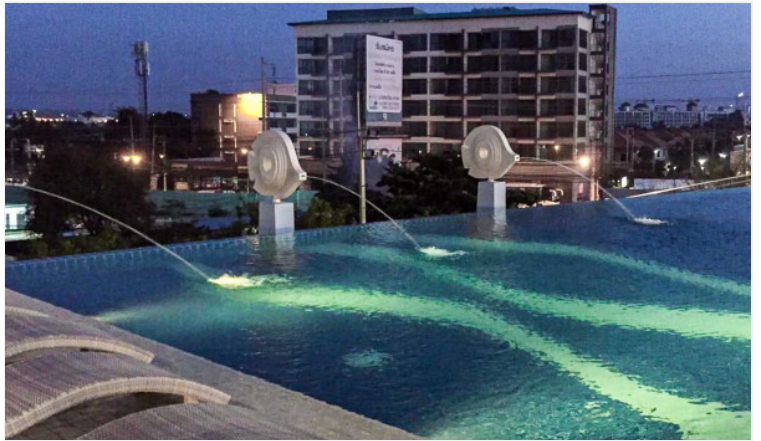

# Supalai Mare - 1 Bed 1 Bath Sea View (27th floor)

Pattaya, South Pattaya, Thailand

Reference: 11234

# Property Description

---

One 35-story residential condominium with a total of 1,154 units, is situated on Theprasit Road, in the heart of Pattaya. Supalai Mare @ Pattaya is a luxury condominium with a great view of the sea and hilly Pattaya City that comes with outstanding architectural style and exclusive communal facilities. Enjoy a life in ultimate convenience with the project's on-site swimming pool, fitness center, sauna, aerobic dancing room, Adventure Park, Pocket Garden, Sky Lounge, Roof Garden, and shops - all secured with 24-hour security.

# Photo Gallery

---