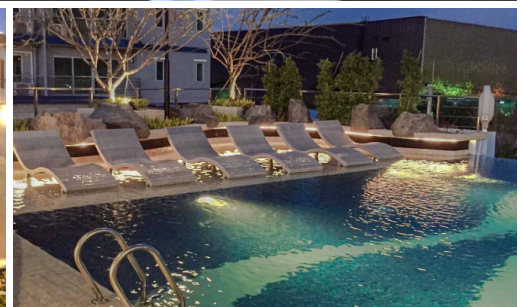

Supalai Mare - 1 Bed 1 Bath Sea View (27th floor)

Pattaya, South Pattaya, Thailand

Reference: 11234

฿2,950,000

1 Bedrooms

1 Bathrooms

Condo