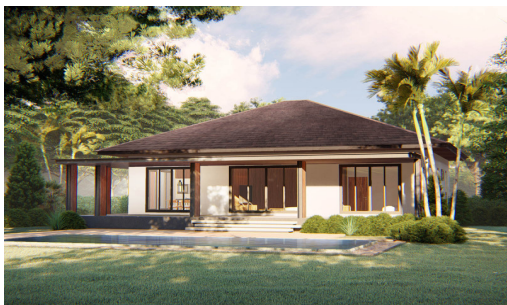

Sunplay Bangsaray Villas - Willow 2 Bed 2 Bath with Private Pool

Pattaya, Bang Saray, Thailand

Reference: 11794

฿15,680,000

2 Bedrooms

2 Bathrooms

Villa

Property Description

Sunplay Bangsaray Villas are the **"Off-plan"** project, designed under the concept to compliment the natural surroundings. Featuring a private pool, steps away from your bedroom, a second terrace perfect for your weekend BBQ, and extensive living areas that open up on 2 sides, the result is a blurred distinction between indoor and outdoor spaces. The extensive gardens create the feeling of always being present in nature wherever you are in the villa.

Photo Gallery

Property Details

- **Property Type:** Villa
- **Location:** Pattaya, Bang Saray, Thailand
- **Internal Area:** 640m²
- **Land Area:** 0m²
- **Price:** **฿15,680,000**
- **Bedrooms:** 2
- **Bathrooms:** 2