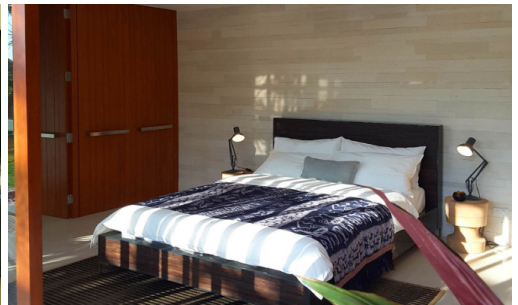

Sunplay Bangsaray Villas - Surya 2 Bed 2 Bath with Private Pool

Pattaya, Bang Saray, Thailand

Reference: 11781

฿23,150,000

2 Bedrooms

2 Bathrooms

Villa

Property Description

Sunplay Bangsaray Villas are the **"Off-plan"** project, designed under the concept to compliment the natural surroundings. Featuring a private pool, steps away from your bedroom, a second terrace perfect for your weekend BBQ, and extensive living areas that open up on 2 sides, the result is a blurred distinction between indoor and outdoor spaces. The extensive gardens create the feeling of always being present in nature wherever you are in the villa.