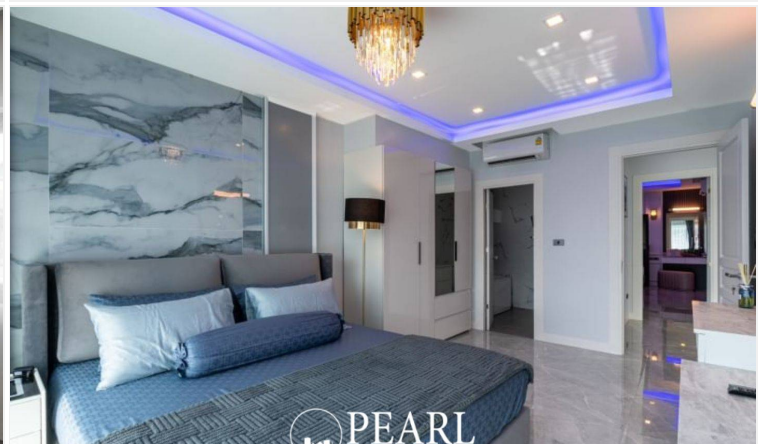

# Property Description

Stunning 2-Story Modern Home – Fully Furnished and Ready to Move In! Located just 5 minutes from Jomtien Beach, The White House offers a luxurious living experience with 5 spacious bedrooms, 5 modern bathrooms, and expansive living areas. This fully furnished home features two kitchens (Thai and European style), a beautiful saltwater swimming pool (3m x 6m), and a large living area of 240 sq.m. on a plot of 82 sq.w. (328.8 sq.m.). The property includes a 3-phase underground electrical system and a 4,000-liter water tank, ensuring convenience and reliability. With parking for 4 cars (2 indoor and 2 additional spots in front), this home is perfect for a growing family or those who enjoy entertaining. (All furniture and appliances, and the property is sold under a Thai company name, making it easy for foreign buyers.)