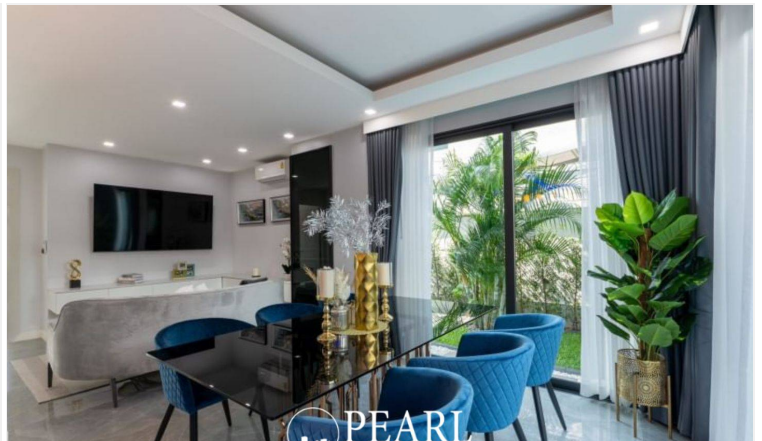

# Property Description

Stunning 2-Story Modern Home – Fully Furnished and Ready to Move In! Located just 5 minutes from Jomtien Beach, The White House offers a luxurious living experience with 5 spacious bedrooms, 5 modern bathrooms, and expansive living areas. This fully furnished home features two kitchens (Thai and European style), a beautiful saltwater swimming pool (3m x 6m), and a large living area of 240 sq.m. on a plot of 82 sq.w. (328.8 sq.m.). The property includes a 3-phase underground electrical system and a 4,000-liter water tank, ensuring convenience and reliability. With parking for 4 cars (2 indoor and 2 additional spots in front), this home is perfect for a growing family or those who enjoy entertaining. (All furniture and appliances, and the property is sold under a Thai company name, making it easy for foreign buyers.)

# Photo Gallery