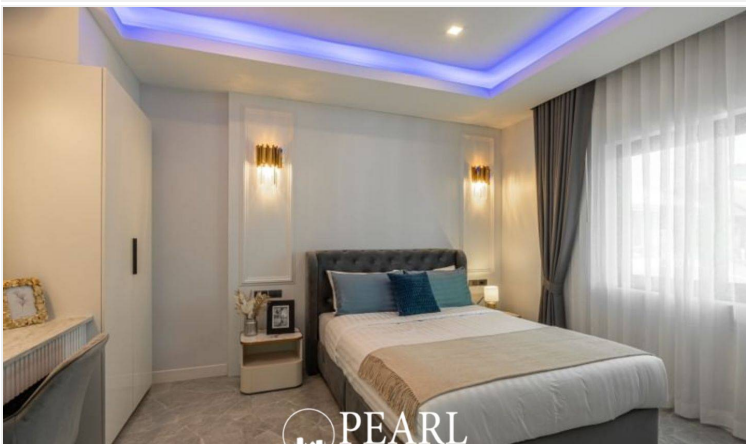

# Property Description

Stunning 2-Story Modern Home – Fully Furnished and Ready to Move In! Located just 5 minutes from Jomtien Beach, The White House offers a luxurious living experience with 5 spacious bedrooms, 5 modern bathrooms, and expansive living areas. This fully furnished home features two kitchens (Thai and European style), a beautiful saltwater swimming pool (3m x 6m), and a large living area of 240 sq.m. on a plot of 82 sq.w. (328.8 sq.m.). The property includes a 3-phase underground electrical system and a 4,000-liter water tank, ensuring convenience and reliability. With parking for 4 cars (2 indoor and 2 additional spots in front), this home is perfect for a growing family or those who enjoy entertaining. (All furniture and appliances, and the property is sold under a Thai company name, making it easy for foreign buyers.)

# Photo Gallery