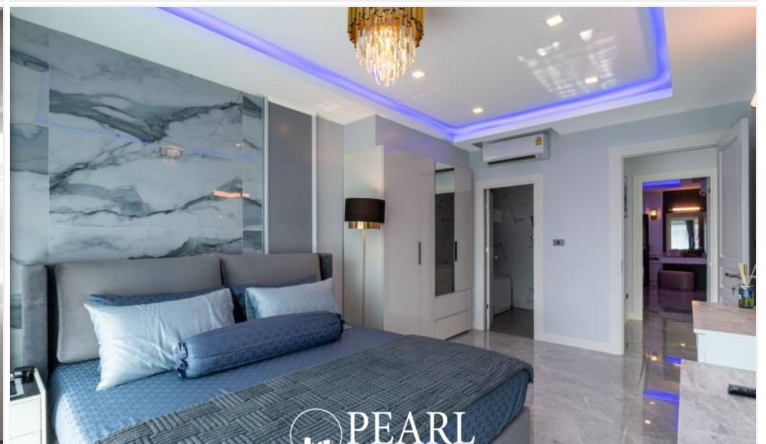

Stunning 2-Story Modern House Near Jomtien Beach - 5 Bed 5 Bath

Pattaya, Jomtien, Thailand

Reference: 8521

฿22,600,000

5 Bedrooms

5 Bathrooms

Villa

Property Description

Stunning 2-Story Modern Home – Fully Furnished and Ready to Move In! Located just 5 minutes from Jomtien Beach, The White House offers a luxurious living experience with 5 spacious bedrooms, 5 modern bathrooms, and expansive living areas. This fully furnished home features two kitchens (Thai and European style), a beautiful saltwater swimming pool (3m x 6m), and a large living area of 240 sq.m. on a plot of 82 sq.w. (328.8 sq.m.). The property includes a 3-phase underground electrical system and a 4,000-liter water tank, ensuring convenience and reliability. With parking for 4 cars (2 indoor and 2 additional spots in front), this home is perfect for a growing family or those who enjoy entertaining. (All furniture and appliances, and the property is sold under a Thai company name, making it easy for foreign buyers.)

Photo Gallery

Property Details

- **Property Type:** Villa
- **Location:** Pattaya, Jomtien, Thailand
- **Internal Area:** 240m²
- **Land Area:** 329m²
- **Price:** ฿22,600,000
- **Bedrooms:** 5
- **Bathrooms:** 5