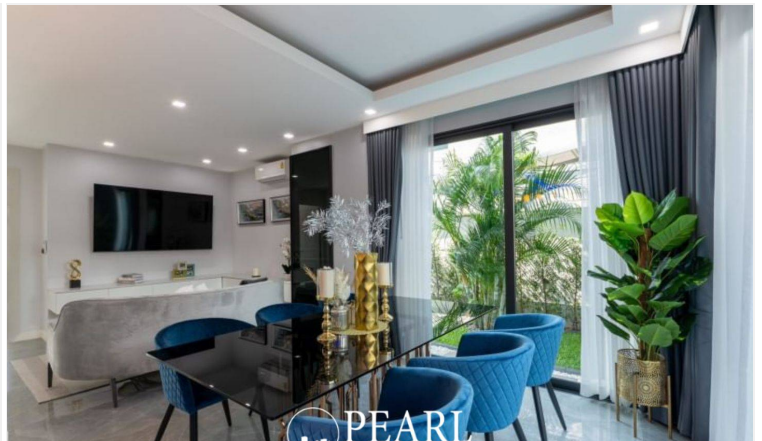

Property Description

Stunning 2-Story Modern Home – Fully Furnished and Ready to Move In! Located just 5 minutes from Jomtien Beach, The White House offers a luxurious living experience with 5 spacious bedrooms, 5 modern bathrooms, and expansive living areas. This fully furnished home features two kitchens (Thai and European style), a beautiful saltwater swimming pool (3m x 6m), and a large living area of 240 sq.m. on a plot of 82 sq.w. (328.8 sq.m.). The property includes a 3-phase underground electrical system and a 4,000-liter water tank, ensuring convenience and reliability. With parking for 4 cars (2 indoor and 2 additional spots in front), this home is perfect for a growing family or those who enjoy entertaining. (All furniture and appliances, and the property is sold under a Thai company name, making it easy for foreign buyers.)

Photo Gallery