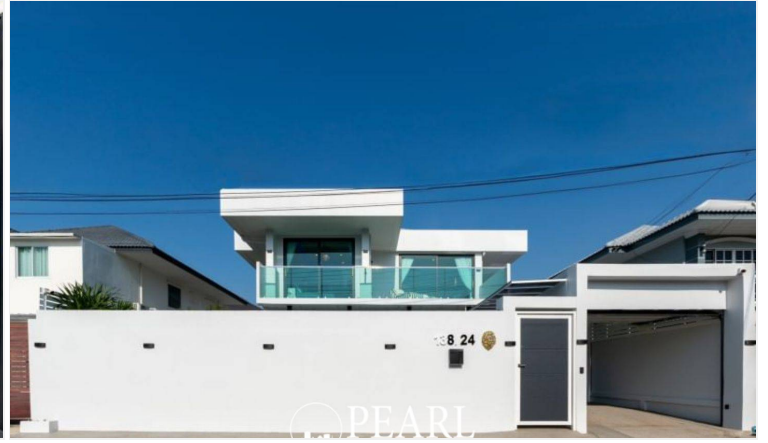

# Stunning 2-Story Modern House Near Jomtien Beach - 5 Bed 5 Bath

Pattaya, Jomtien, Thailand

Reference: 8521

# Property Description

Stunning 2-Story Modern Home – Fully Furnished and Ready to Move In! Located just 5 minutes from Jomtien Beach, The White House offers a luxurious living experience with 5 spacious bedrooms, 5 modern bathrooms, and expansive living areas. This fully furnished home features two kitchens (Thai and European style), a beautiful saltwater swimming pool (3m x 6m), and a large living area of 240 sq.m. on a plot of 82 sq.w. (328.8 sq.m.). The property includes a 3-phase underground electrical system and a 4,000-liter water tank, ensuring convenience and reliability. With parking for 4 cars (2 indoor and 2 additional spots in front), this home is perfect for a growing family or those who enjoy entertaining. (All furniture and appliances, and the property is sold under a Thai company name, making it easy for foreign buyers.)