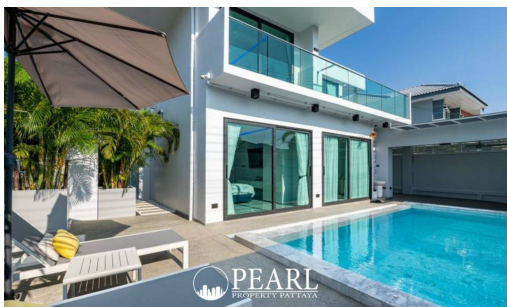

Stunning 2-Story Modern House Near Jomtien Beach - 5 Bed 5 Bath

Pattaya, Jomtien, Thailand

Reference: 8521

฿22,600,000

5 Bedrooms

5 Bathrooms

Villa

Property Description

Stunning 2-Story Modern Home – Fully Furnished and Ready to Move In! Located just 5 minutes from Jomtien Beach, The White House offers a luxurious living experience with 5 spacious bedrooms, 5 modern bathrooms, and expansive living areas. This fully furnished home features two kitchens (Thai and European style), a beautiful saltwater swimming pool (3m x 6m), and a large living area of 240 sq.m. on a plot of 82 sq.w. (328.8 sq.m.). The property includes a 3-phase underground electrical system and a 4,000-liter water tank, ensuring convenience and reliability. With parking for 4 cars (2 indoor and 2 additional spots in front), this home is perfect for a growing family or those who enjoy entertaining. (All furniture and appliances, and the property is sold under a Thai company name, making it easy for foreign buyers.)

Photo Gallery

Property Details

- **Property Type:** Villa
- **Location:** Pattaya, Jomtien, Thailand
- **Internal Area:** 240m²
- **Land Area:** 329m²
- **Price:** ฿22,600,000
- **Bedrooms:** 5
- **Bathrooms:** 5