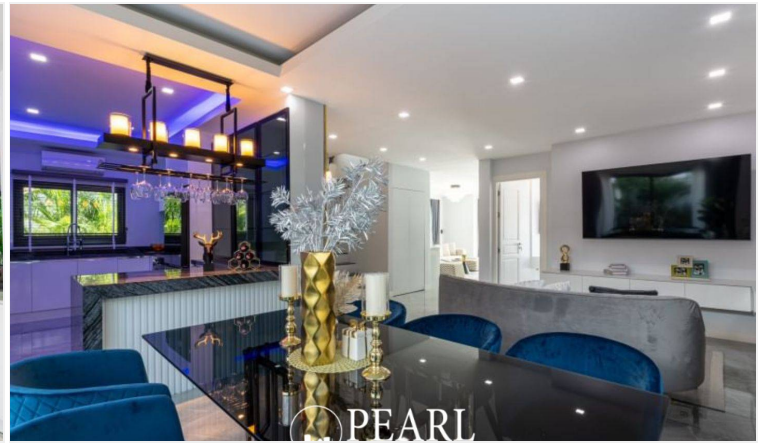

# Property Description

Stunning 2-Story Modern Home – Fully Furnished and Ready to Move In! Located just 5 minutes from Jomtien Beach, The White House offers a luxurious living experience with 5 spacious bedrooms, 5 modern bathrooms, and expansive living areas. This fully furnished home features two kitchens (Thai and European style), a beautiful saltwater swimming pool (3m x 6m), and a large living area of 240 sq.m. on a plot of 82 sq.w. (328.8 sq.m.). The property includes a 3-phase underground electrical system and a 4,000-liter water tank, ensuring convenience and reliability. With parking for 4 cars (2 indoor and 2 additional spots in front), this home is perfect for a growing family or those who enjoy entertaining. (All furniture and appliances, and the property is sold under a Thai company name, making it easy for foreign buyers.)

# Photo Gallery