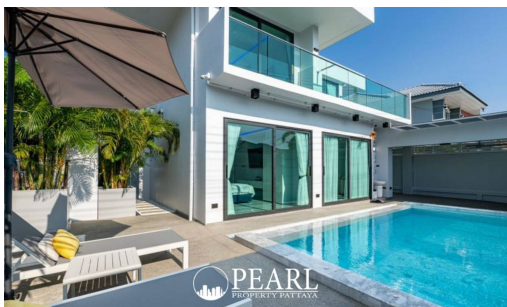

Stunning 2-Story Modern House Near Jomtien Beach - 5 Bed 5 Bath

Pattaya, Jomtien, Thailand

Reference: 8521

฿22,600,000

5 Bedrooms