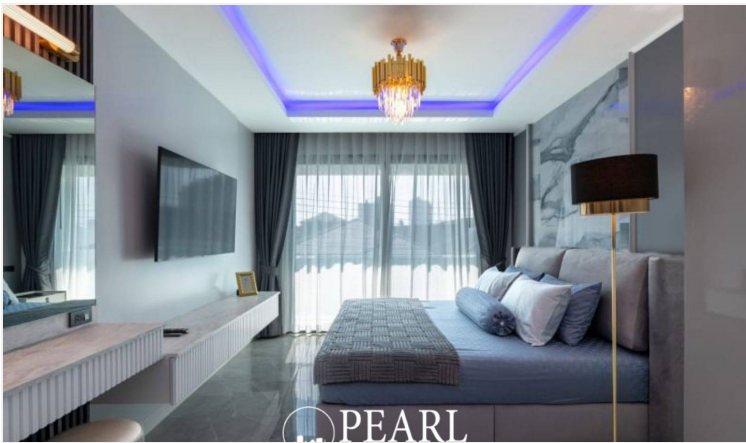

# Property Description

Stunning 2-Story Modern Home – Fully Furnished and Ready to Move In! Located just 5 minutes from Jomtien Beach, The White House offers a luxurious living experience with 5 spacious bedrooms, 5 modern bathrooms, and expansive living areas. This fully furnished home features two kitchens (Thai and European style), a beautiful saltwater swimming pool (3m x 6m), and a large living area of 240 sq.m. on a plot of 82 sq.w. (328.8 sq.m.). The property includes a 3-phase underground electrical system and a 4,000-liter water tank, ensuring convenience and reliability. With parking for 4 cars (2 indoor and 2 additional spots in front), this home is perfect for a growing family or those who enjoy entertaining. (All furniture and appliances, and the property is sold under a Thai company name, making it easy for foreign buyers.)