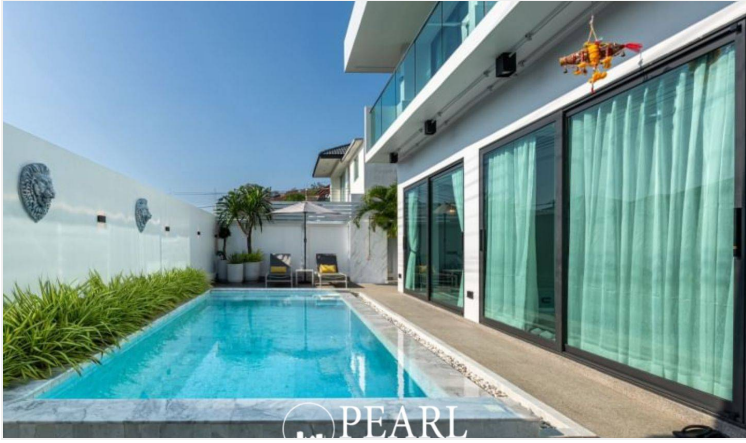

# Stunning 2-Story Modern House Near Jomtien Beach - 5 Bed 5 Bath

Pattaya, Jomtien, Thailand

Reference: 8521

# Property Description

Stunning 2-Story Modern Home – Fully Furnished and Ready to Move In! Located just 5 minutes from Jomtien Beach, The White House offers a luxurious living experience with 5 spacious bedrooms, 5 modern bathrooms, and expansive living areas. This fully furnished home features two kitchens (Thai and European style), a beautiful saltwater swimming pool (3m x 6m), and a large living area of 240 sq.m. on a plot of 82 sq.w. (328.8 sq.m.). The property includes a 3-phase underground electrical system and a 4,000-liter water tank, ensuring convenience and reliability. With parking for 4 cars (2 indoor and 2 additional spots in front), this home is perfect for a growing family or those who enjoy entertaining. (All furniture and appliances, and the property is sold under a Thai company name, making it easy for foreign buyers.)