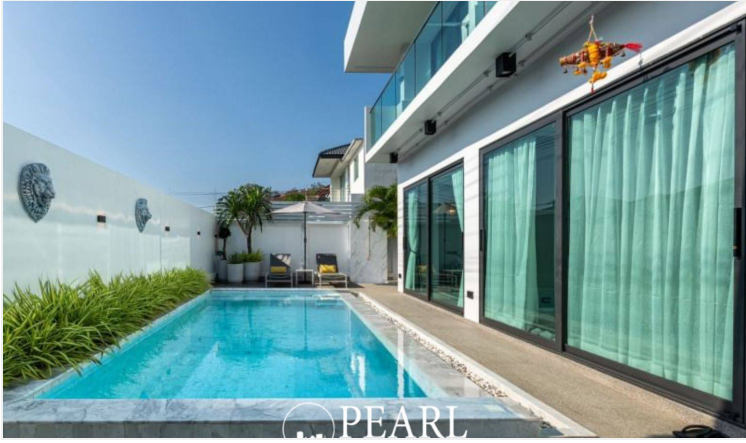

Stunning 2-Story Modern House Near Jomtien Beach - 5 Bed 5 Bath

Pattaya, Jomtien, Thailand

Reference: 8521

฿22,600,000

5 Bedrooms

5 Bathrooms

Villa

Property Description

Stunning 2-Story Modern Home – Fully Furnished and Ready to Move In! Located just 5 minutes from Jomtien Beach, The White House offers a luxurious living experience with 5 spacious bedrooms, 5 modern bathrooms, and expansive living areas. This fully furnished home features two kitchens (Thai and European style), a beautiful saltwater swimming pool (3m x 6m), and a large living area of 240 sq.m. on a plot of 82 sq.w. (328.8 sq.m.). The property includes a 3-phase underground electrical system and a 4,000-liter water tank, ensuring convenience and reliability. With parking for 4 cars (2 indoor and 2 additional spots in front), this home is perfect for a growing family or those who enjoy entertaining. (All furniture and appliances, and the property is sold under a Thai company name, making it easy for foreign buyers.)

Photo Gallery

Property Details

- **Property Type:** Villa
- **Location:** Pattaya, Jomtien, Thailand
- **Internal Area:** 240m²
- **Land Area:** 329m²
- **Price:** ฿22,600,000
- **Bedrooms:** 5
- **Bathrooms:** 5