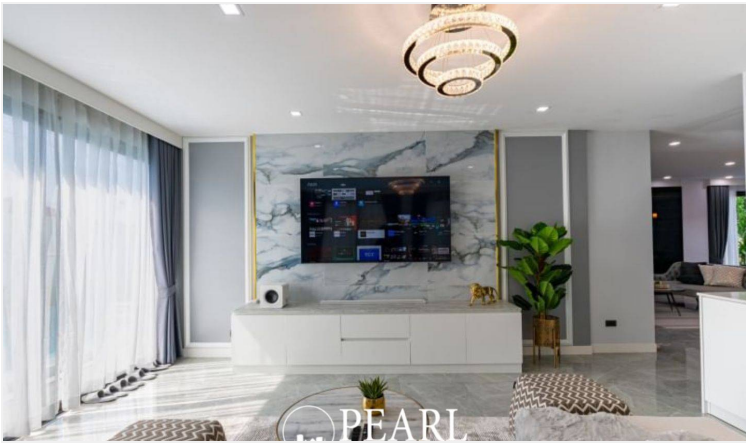

# Property Description

Stunning 2-Story Modern Home – Fully Furnished and Ready to Move In! Located just 5 minutes from Jomtien Beach, The White House offers a luxurious living experience with 5 spacious bedrooms, 5 modern bathrooms, and expansive living areas. This fully furnished home features two kitchens (Thai and European style), a beautiful saltwater swimming pool (3m x 6m), and a large living area of 240 sq.m. on a plot of 82 sq.w. (328.8 sq.m.). The property includes a 3-phase underground electrical system and a 4,000-liter water tank, ensuring convenience and reliability. With parking for 4 cars (2 indoor and 2 additional spots in front), this home is perfect for a growing family or those who enjoy entertaining. (All furniture and appliances, and the property is sold under a Thai company name, making it easy for foreign buyers.)

# Photo Gallery