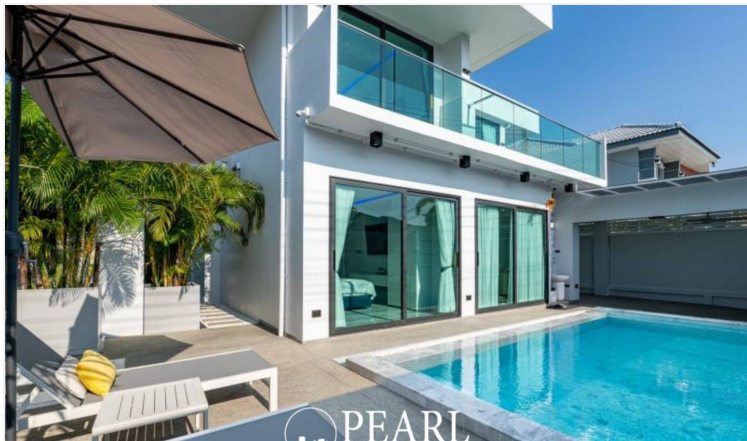

Stunning 2-Story Modern House Near Jomtien Beach - 5 Bed 5 Bath

Pattaya, Jomtien, Thailand

Reference: 8521

฿22,600,000

5 Bedrooms

5 Bathrooms

Villa

Property Description

Stunning 2-Story Modern Home – Fully Furnished and Ready to Move In! Located just 5 minutes from Jomtien Beach, The White House offers a luxurious living experience with 5 spacious bedrooms, 5 modern bathrooms, and expansive living areas. This fully furnished home features two kitchens (Thai and European style), a beautiful saltwater swimming pool (3m x 6m), and a large living area of 240 sq.m. on a plot of 82 sq.w. (328.8 sq.m.). The property includes a 3-phase underground electrical system and a 4,000-liter water tank, ensuring convenience and reliability. With parking for 4 cars (2 indoor and 2 additional spots in front), this home is perfect for a growing family or those who enjoy entertaining. (All furniture and appliances, and the property is sold under a Thai company name, making it easy for foreign buyers.)

Photo Gallery

Property Details

- **Property Type:** Villa
- **Location:** Pattaya, Jomtien, Thailand
- **Internal Area:** 240m²
- **Land Area:** 329m²
- **Price:** ฿22,600,000
- **Bedrooms:** 5
- **Bathrooms:** 5