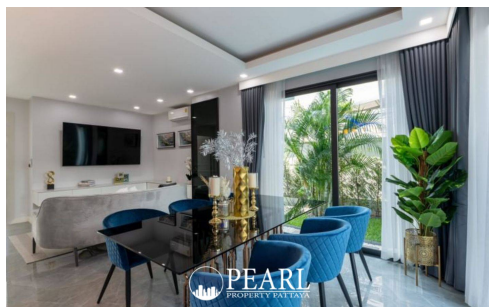

Stunning 2-Story Modern House Near Jomtien Beach - 5 Bed 5 Bath

Pattaya, Jomtien, Thailand

Reference: 8521

฿22,600,000

5 Bedrooms

5 Bathrooms

Villa

Property Description

Stunning 2-Story Modern Home – Fully Furnished and Ready to Move In! Located just 5 minutes from Jomtien Beach, The White House offers a luxurious living experience with 5 spacious bedrooms, 5 modern bathrooms, and expansive living areas. This fully furnished home features two kitchens (Thai and European style), a beautiful saltwater swimming pool (3m x 6m), and a large living area of 240 sq.m. on a plot of 82 sq.w. (328.8 sq.m.). The property includes a 3-phase underground electrical system and a 4,000-liter water tank, ensuring convenience and reliability. With parking for 4 cars (2 indoor and 2 additional spots in front), this home is perfect for a growing family or those who enjoy entertaining. (All furniture and appliances, and the property is sold under a Thai company name, making it easy for foreign buyers.)

Photo Gallery

Property Details

- **Property Type:** Villa
- **Location:** Pattaya, Jomtien, Thailand
- **Internal Area:** 240m²
- **Land Area:** 329m²
- **Price:** ฿22,600,000
- **Bedrooms:** 5
- **Bathrooms:** 5