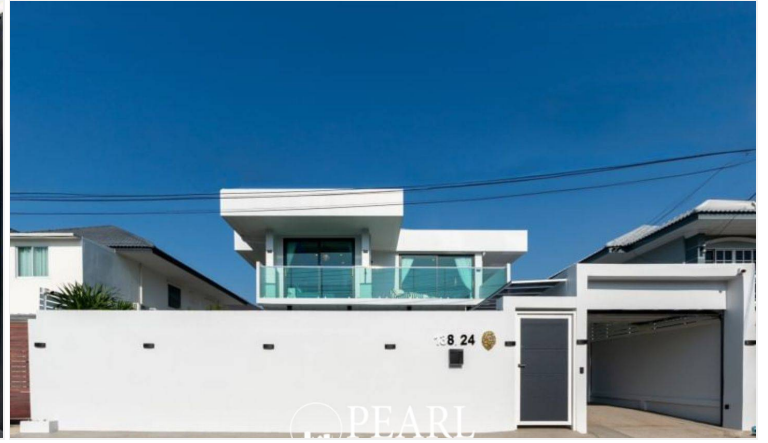

Stunning 2-Story Modern House Near Jomtien Beach - 5 Bed 5 Bath

Pattaya, Jomtien, Thailand

Reference: 8521

฿22,600,000

5 Bedrooms

5 Bathrooms

Villa

Property Description

Stunning 2-Story Modern Home – Fully Furnished and Ready to Move In! Located just 5 minutes from Jomtien Beach, The White House offers a luxurious living experience with 5 spacious bedrooms, 5 modern bathrooms, and expansive living areas. This fully furnished home features two kitchens (Thai and European style), a beautiful saltwater swimming pool (3m x 6m), and a large living area of 240 sq.m. on a plot of 82 sq.w. (328.8 sq.m.). The property includes a 3-phase underground electrical system and a 4,000-liter water tank, ensuring convenience and reliability. With parking for 4 cars (2 indoor and 2 additional spots in front), this home is perfect for a growing family or those who enjoy entertaining. (All furniture and appliances, and the property is sold under a Thai company name, making it easy for foreign buyers.)

Photo Gallery

Property Details

- **Property Type:** Villa
- **Location:** Pattaya, Jomtien, Thailand
- **Internal Area:** 240m²
- **Land Area:** 329m²
- **Price:** ฿22,600,000
- **Bedrooms:** 5
- **Bathrooms:** 5