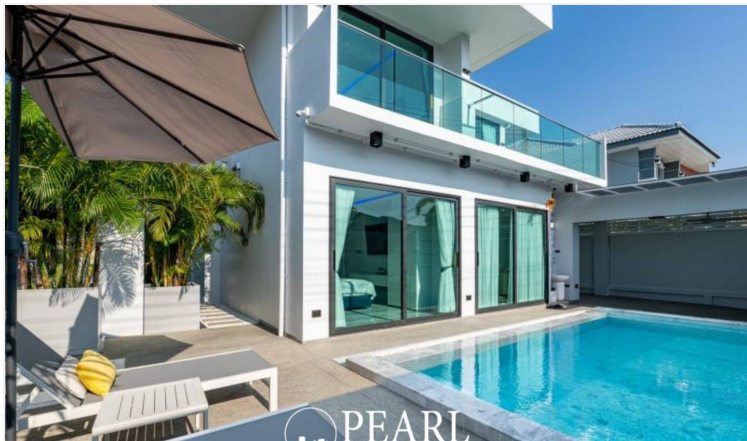

# Stunning 2-Story Modern House Near Jomtien Beach - 5 Bed 5 Bath

Pattaya, Jomtien, Thailand

Reference: 8521

# Property Description

Stunning 2-Story Modern Home – Fully Furnished and Ready to Move In! Located just 5 minutes from Jomtien Beach, The White House offers a luxurious living experience with 5 spacious bedrooms, 5 modern bathrooms, and expansive living areas. This fully furnished home features two kitchens (Thai and European style), a beautiful saltwater swimming pool (3m x 6m), and a large living area of 240 sq.m. on a plot of 82 sq.w. (328.8 sq.m.). The property includes a 3-phase underground electrical system and a 4,000-liter water tank, ensuring convenience and reliability. With parking for 4 cars (2 indoor and 2 additional spots in front), this home is perfect for a growing family or those who enjoy entertaining. (All furniture and appliances, and the property is sold under a Thai company name, making it easy for foreign buyers.)

# Photo Gallery