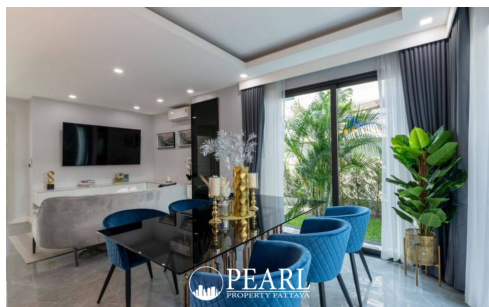

5 Bathrooms