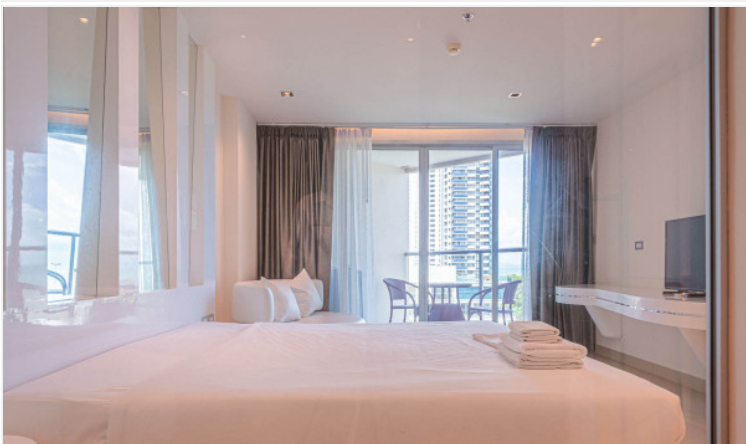

A studio room for rent at Sands Condominium comes fully furnished with a stunning sea view of Pratamnak Beach. Enjoy the scenery of the sea from your own balcony or relax at the beach just 150 meters away. A range of facilities within the project includes a sky swimming pool, fitness, and sauna. Sands Condo is surrounded by the local shops and restaurants and also has easy access to Pattaya's attractions within a short drive.

Photo Gallery

Property Details

- **Property Type:** Condo
- **Location:** Pattaya, Pratamnak, Thailand
- **Internal Area:** 34m²
- **Land Area:** 0m²
- **Price:** **฿12,000 per month**
- **Bedrooms:** 1
- **Bathrooms:** 1