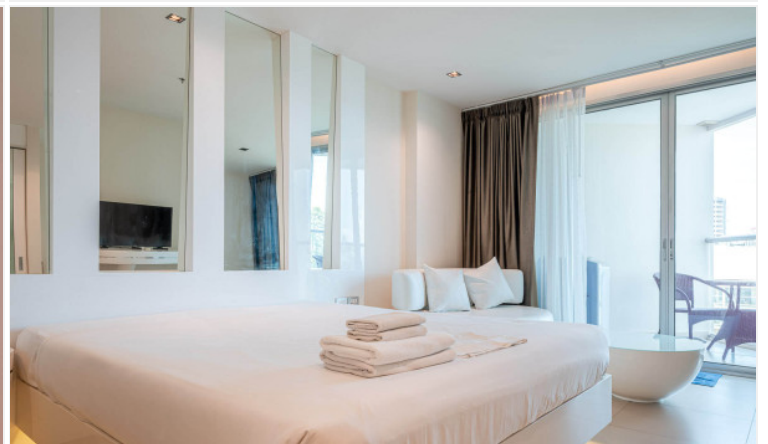

Studio for Rent at Sands Condo

Pattaya, Pratamnak, Thailand

Reference: 14544

฿12,000 per month

1 Bedrooms

1 Bathrooms

Condo

Property Description

A studio room for rent at Sands Condominium comes fully furnished with a stunning sea view of Pratamnak Beach. Enjoy the scenery of the sea from your own balcony or relax at the beach just 150 meters away. A range of facilities within the project includes a sky swimming pool, fitness, and sauna. Sands Condo is surrounded by the local shops and restaurants and also has easy access to Pattaya's attractions within a short drive.

Photo Gallery

Property Details

- **Property Type:** Condo
- **Location:** Pattaya, Pratamnak, Thailand
- **Internal Area:** 34m²
- **Land Area:** 0m²
- **Price:** **฿12,000 per month**
- **Bedrooms:** 1
- **Bathrooms:** 1