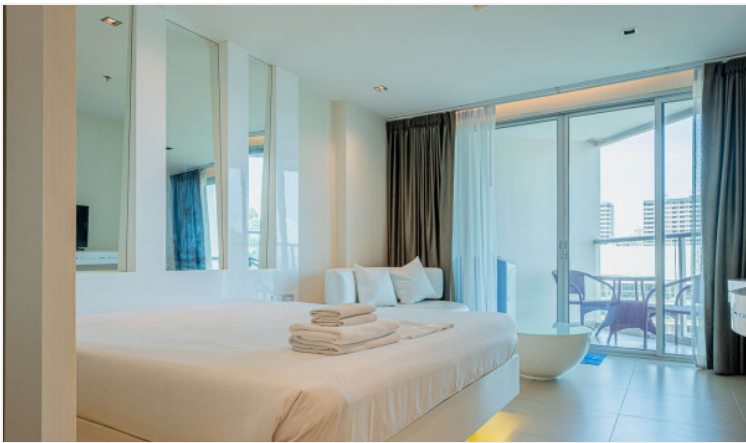

Studio for Rent at Sands Condo

Pattaya, Pratamnak, Thailand

Reference: 14544

฿12,000 per month

1 Bedrooms

1 Bathrooms

Condo

Property Description

A studio room for rent at Sands Condominium comes fully furnished with a stunning sea view of Pratamnak Beach. Enjoy the scenery of the sea from your own balcony or relax at the beach just 150 meters away. A range of facilities within the project includes a sky swimming pool, fitness, and sauna. Sands Condo is surrounded by the local shops and restaurants and also has easy access to Pattaya's attractions within a short drive.

Photo Gallery

Property Details

- **Property Type:** Condo
- **Location:** Pattaya, Pratamnak, Thailand
- **Internal Area:** 34m²
- **Land Area:** 0m²
- **Price:** **฿12,000 per month**
- **Bedrooms:** 1
- **Bathrooms:** 1