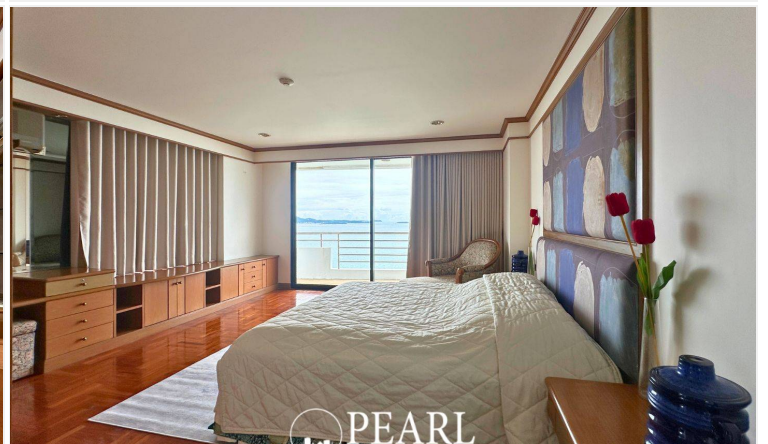

Spacious 3 Bedrooms For Rent With Beautiful Sea View (16th Floor)

Pattaya, Pratumnak, Thailand

Reference: 4523

฿79,500 per month

3 Bedrooms

4 Bathrooms

Condo

Property Description

Royal Cliff Garden in Pattaya is a prestigious and scenic resort offering a blend of luxury and tranquility. Nestled on a lush hillside overlooking the Gulf of Thailand, the resort provides stunning panoramic views and a serene atmosphere, ideal for relaxation and rejuvenation. Dining options at Royal Cliff Garden are diverse, with several on-site restaurants serving an array of international and local cuisine. This 1-bedroom, 1-bathroom unit is located on the 16th floor, offering an expansive 236 sqm of living space with stunning sea views. It features a spacious living area, a dining table, and a European-style kitchen. The unit also includes two large balconies, both with beautiful sea views, perfect for enjoying the serene coastal landscape. The condo also boasts a range of recreational activities, including tennis courts, a spa, and a private beach area. Royal Cliff Garden in Pattaya is a prestigious and scenic resort offering a blend of luxury and tranquility. Nestled on a lush hillside overlooking the Gulf of Thailand, the resort provides stunning panoramic views and a serene atmosphere, ideal for relaxation and rejuvenation.

Photo Gallery

Property Details

- **Property Type:** Condo
- **Location:** Pattaya, Pratumnak, Thailand
- **Internal Area:** 236m²
- **Price:** ฿79,500 per month
- **Bedrooms:** 3
- **Bathrooms:** 4

Location