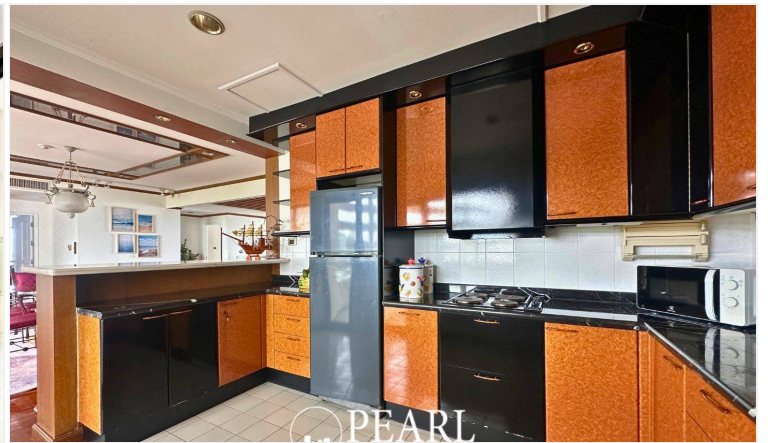

Spacious 3 Bedrooms For Rent With Beautiful Sea View (16th Floor)

Pattaya, Pratumnak, Thailand

Reference: 4523

฿79,500 per month

3 Bedrooms

4 Bathrooms

Condo

Property Description

Royal Cliff Garden in Pattaya is a prestigious and scenic resort offering a blend of luxury and tranquility. Nestled on a lush hillside overlooking the Gulf of Thailand, the resort provides stunning panoramic views and a serene atmosphere, ideal for relaxation and rejuvenation. Dining options at Royal Cliff Garden are diverse, with several on-site restaurants serving an array of international and local cuisine. This 1-bedroom, 1-bathroom unit is located on the 16th floor, offering an expansive 236 sqm of living space with stunning sea views. It features a spacious living area, a dining table, and a European-style kitchen. The unit also includes two large balconies, both with beautiful sea views, perfect for enjoying the serene coastal landscape. The condo also boasts a range of recreational activities, including tennis courts, a spa, and a private beach area. Royal Cliff Garden in Pattaya is a prestigious and scenic resort offering a blend of luxury and tranquility. Nestled on a lush hillside overlooking the Gulf of Thailand, the resort provides stunning panoramic views and a serene atmosphere, ideal for relaxation and rejuvenation.

Photo Gallery

Property Details

- **Property Type:** Condo
- **Location:** Pattaya, Pratumnak, Thailand
- **Internal Area:** 236m²
- **Price:** ฿79,500 per month
- **Bedrooms:** 3
- **Bathrooms:** 4

Location