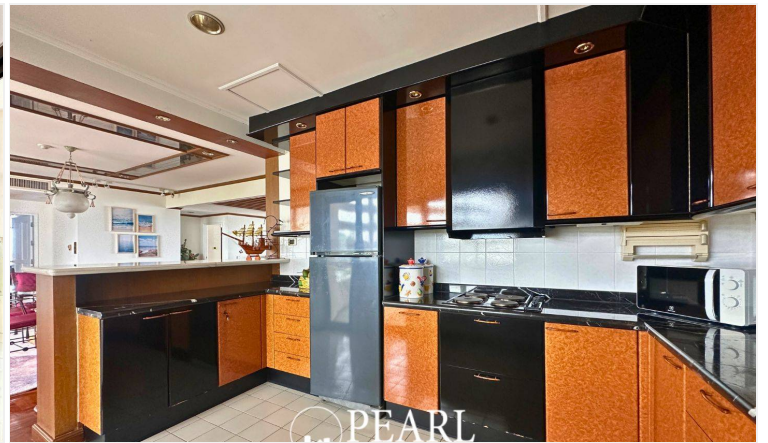

# Property Description

Royal Cliff Garden in Pattaya is a prestigious and scenic resort offering a blend of luxury and tranquility. Nestled on a lush hillside overlooking the Gulf of Thailand, the resort provides stunning panoramic views and a serene atmosphere, ideal for relaxation and rejuvenation. Dining options at Royal Cliff Garden are diverse, with several on-site restaurants serving an array of international and local cuisine. This 1-bedroom, 1-bathroom unit is located on the 16th floor, offering an expansive 236 sqm of living space with stunning sea views. It features a spacious living area, a dining table, and a European-style kitchen. The unit also includes two large balconies, both with beautiful sea views, perfect for enjoying the serene coastal landscape. The condo also boasts a range of recreational activities, including tennis courts, a spa, and a private beach area. Royal Cliff Garden in Pattaya is a prestigious and scenic resort offering a blend of luxury and tranquility. Nestled on a lush hillside overlooking the Gulf of Thailand, the resort provides stunning panoramic views and a serene atmosphere, ideal for relaxation and rejuvenation.

# Photo Gallery