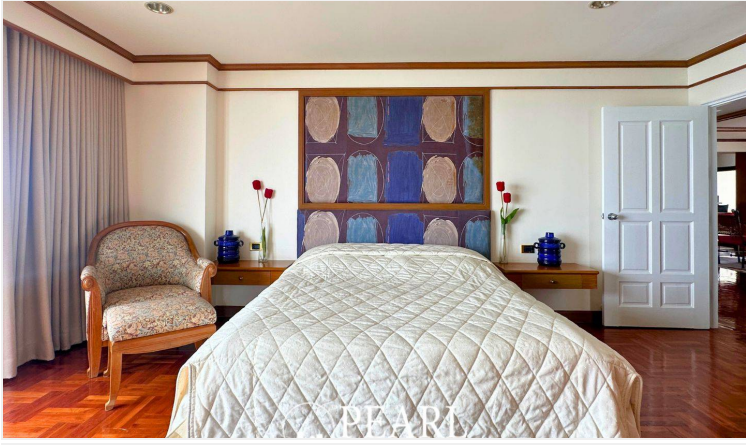

Spacious 3 Bedrooms For Rent With Beautiful Sea View (16th Floor)

Pattaya, Pratumnak, Thailand

Reference: 4523

฿79,500 per month

3 Bedrooms

4 Bathrooms

Condo

Property Description

Royal Cliff Garden in Pattaya is a prestigious and scenic resort offering a blend of luxury and tranquility. Nestled on a lush hillside overlooking the Gulf of Thailand, the resort provides stunning panoramic views and a serene atmosphere, ideal for relaxation and rejuvenation. Dining options at Royal Cliff Garden are diverse, with several on-site restaurants serving an array of international and local cuisine. This 1-bedroom, 1-bathroom unit is located on the 16th floor, offering an expansive 236 sqm of living space with stunning sea views. It features a spacious living area, a dining table, and a European-style kitchen. The unit also includes two large balconies, both with beautiful sea views, perfect for enjoying the serene coastal landscape. The condo also boasts a range of recreational activities, including tennis courts, a spa, and a private beach area. Royal Cliff Garden in Pattaya is a prestigious and scenic resort offering a blend of luxury and tranquility. Nestled on a lush hillside overlooking the Gulf of Thailand, the resort provides stunning panoramic views and a serene atmosphere, ideal for relaxation and rejuvenation.

Photo Gallery

Property Details

- **Property Type:** Condo
- **Location:** Pattaya, Pratumnak, Thailand
- **Internal Area:** 236m²
- **Price:** ฿79,500 per month
- **Bedrooms:** 3
- **Bathrooms:** 4

Location