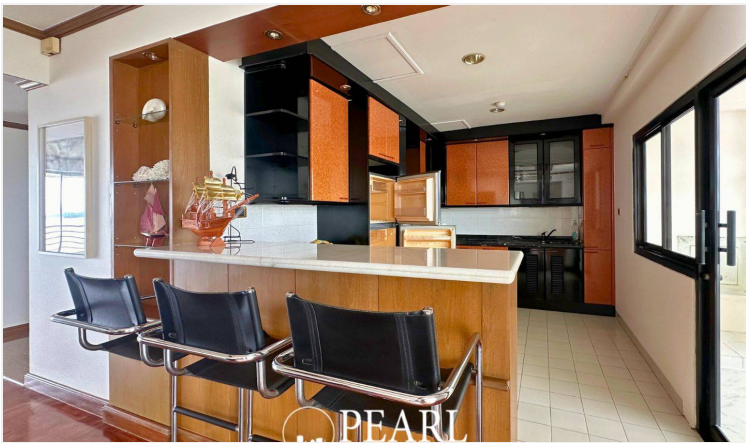

Spacious 3 Bedrooms For Rent With Beautiful Sea View (16th Floor)

Pattaya, Pratumnak, Thailand

Reference: 4523

฿79,500 per month

3 Bedrooms

4 Bathrooms

Condo

Property Description

Royal Cliff Garden in Pattaya is a prestigious and scenic resort offering a blend of luxury and tranquility. Nestled on a lush hillside overlooking the Gulf of Thailand, the resort provides stunning panoramic views and a serene atmosphere, ideal for relaxation and rejuvenation. Dining options at Royal Cliff Garden are diverse, with several on-site restaurants serving an array of international and local cuisine. This 1-bedroom, 1-bathroom unit is located on the 16th floor, offering an expansive 236 sqm of living space with stunning sea views. It features a spacious living area, a dining table, and a European-style kitchen. The unit also includes two large balconies, both with beautiful sea views, perfect for enjoying the serene coastal landscape. The condo also boasts a range of recreational activities, including tennis courts, a spa, and a private beach area. Royal Cliff Garden in Pattaya is a prestigious and scenic resort offering a blend of luxury and tranquility. Nestled on a lush hillside overlooking the Gulf of Thailand, the resort provides stunning panoramic views and a serene atmosphere, ideal for relaxation and rejuvenation.

Photo Gallery

Property Details

- **Property Type:** Condo
- **Location:** Pattaya, Pratumnak, Thailand
- **Internal Area:** 236m²
- **Price:** ฿79,500 per month
- **Bedrooms:** 3
- **Bathrooms:** 4

Location