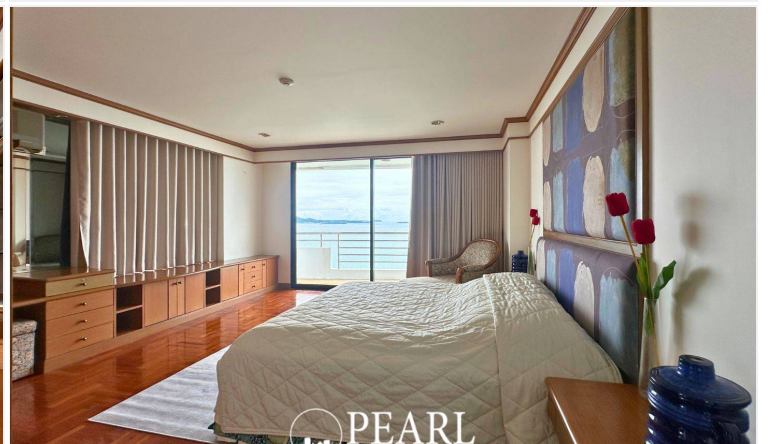

# Spacious 3 Bedrooms For Rent With Beautiful Sea View (16th Floor)

Pattaya, Pratumnak, Thailand

Reference: 4523

## ฿79,500 per month

3 Bedrooms

4 Bathrooms

Condo

# Property Description

Royal Cliff Garden in Pattaya is a prestigious and scenic resort offering a blend of luxury and tranquility. Nestled on a lush hillside overlooking the Gulf of Thailand, the resort provides stunning panoramic views and a serene atmosphere, ideal for relaxation and rejuvenation. Dining options at Royal Cliff Garden are diverse, with several on-site restaurants serving an array of international and local cuisine. This 1-bedroom, 1-bathroom unit is located on the 16th floor, offering an expansive 236 sqm of living space with stunning sea views. It features a spacious living area, a dining table, and a European-style kitchen. The unit also includes two large balconies, both with beautiful sea views, perfect for enjoying the serene coastal landscape. The condo also boasts a range of recreational activities, including tennis courts, a spa, and a private beach area. Royal Cliff Garden in Pattaya is a prestigious and scenic resort offering a blend of luxury and tranquility. Nestled on a lush hillside overlooking the Gulf of Thailand, the resort provides stunning panoramic views and a serene atmosphere, ideal for relaxation and rejuvenation.

# Property Details

- **Property Type:** Condo
- **Location:** Pattaya, Pratumnak, Thailand
- **Internal Area:** 236m<sup>2</sup>
- **Price:** ฿79,500 per month
- **Bedrooms:** 3
- **Bathrooms:** 4