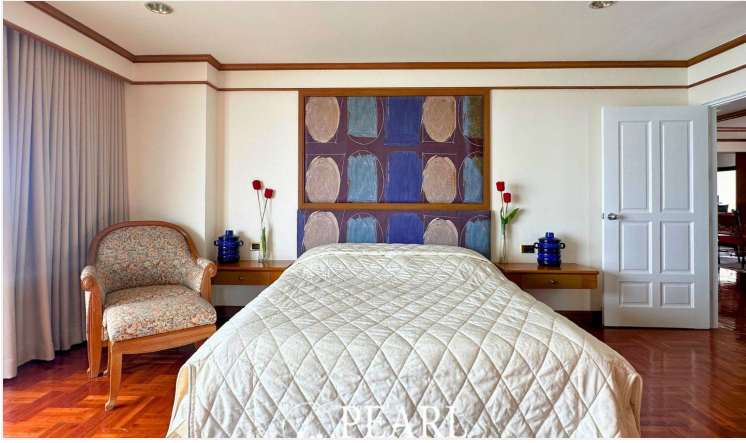

Spacious 3 Bedrooms For Rent With Beautiful Sea View (16th Floor)

Pattaya, Pratumnak, Thailand

Reference: 4523

฿79,500 per month

3 Bedrooms

4 Bathrooms

Condo

Property Description

Royal Cliff Garden in Pattaya is a prestigious and scenic resort offering a blend of luxury and tranquility. Nestled on a lush hillside overlooking the Gulf of Thailand, the resort provides stunning panoramic views and a serene atmosphere, ideal for relaxation and rejuvenation. Dining options at Royal Cliff Garden are diverse, with several on-site restaurants serving an array of international and local cuisine. This 1-bedroom, 1-bathroom unit is located on the 16th floor, offering an expansive 236 sqm of living space with stunning sea views. It features a spacious living area, a dining table, and a European-style kitchen. The unit also includes two large balconies, both with beautiful sea views, perfect for enjoying the serene coastal landscape. The condo also boasts a range of recreational activities, including tennis courts, a spa, and a private beach area. Royal Cliff Garden in Pattaya is a prestigious and scenic resort offering a blend of luxury and tranquility. Nestled on a lush hillside overlooking the Gulf of Thailand, the resort provides stunning panoramic views and a serene atmosphere, ideal for relaxation and rejuvenation.

Photo Gallery

Property Details

- **Property Type:** Condo
- **Location:** Pattaya, Pratumnak, Thailand
- **Internal Area:** 236m²
- **Price:** ฿79,500 per month
- **Bedrooms:** 3
- **Bathrooms:** 4

Location