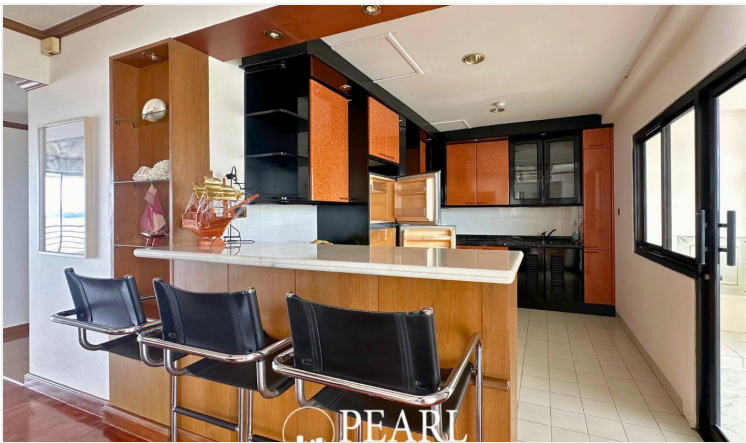

# Property Description

Royal Cliff Garden in Pattaya is a prestigious and scenic resort offering a blend of luxury and tranquility. Nestled on a lush hillside overlooking the Gulf of Thailand, the resort provides stunning panoramic views and a serene atmosphere, ideal for relaxation and rejuvenation. Dining options at Royal Cliff Garden are diverse, with several on-site restaurants serving an array of international and local cuisine. This 1-bedroom, 1-bathroom unit is located on the 16th floor, offering an expansive 236 sqm of living space with stunning sea views. It features a spacious living area, a dining table, and a European-style kitchen. The unit also includes two large balconies, both with beautiful sea views, perfect for enjoying the serene coastal landscape. The condo also boasts a range of recreational activities, including tennis courts, a spa, and a private beach area. Royal Cliff Garden in Pattaya is a prestigious and scenic resort offering a blend of luxury and tranquility. Nestled on a lush hillside overlooking the Gulf of Thailand, the resort provides stunning panoramic views and a serene atmosphere, ideal for relaxation and rejuvenation.

# Photo Gallery