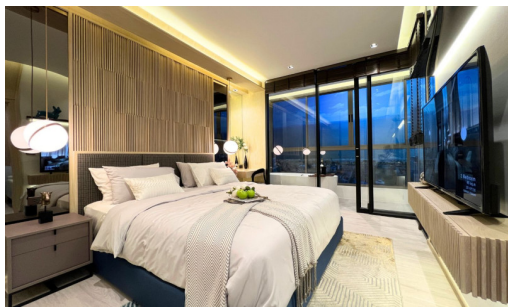

Skypark Lucean Jomtien - 1 Bed 1 Bath

Pattaya, Jomtien, Thailand

Reference: 24069

฿5,600,000

1 Bedrooms

1 Bathrooms

Condo

Property Description

Skypark Lucean Jomtien Pattaya is where your high life truly begins.

Inspired by the ocean, residences at SKYPARK LUCEAN JOMTIEN PATTAYA invoke a feeling of natural harmony and serene comfort. Timeless yet modern, uplifting contemporary décor is enhanced by a natural colour palette chosen from the surrounding landscape and seasons, creating a home that instantly feels welcoming and peaceful. With sea views from every unit, you are guaranteed a private window to the most spectacular sunrises and sunsets from your very own home.

Types and Details

Studio 1 Bathroom

1 Bedroom 1 Bathroom

2 Bedroom 2 Bathroom

Living area size: starting from 32.90 - 88.86 Sq.m.

Photo Gallery

Property Details

- **Property Type:** Condo
- **Location:** Pattaya, Jomtien, Thailand
- **Internal Area:** 40.80m²
- **Land Area:** 1m²
- **Price:** ฿5,600,000
- **Bedrooms:** 1
- **Bathrooms:** 1