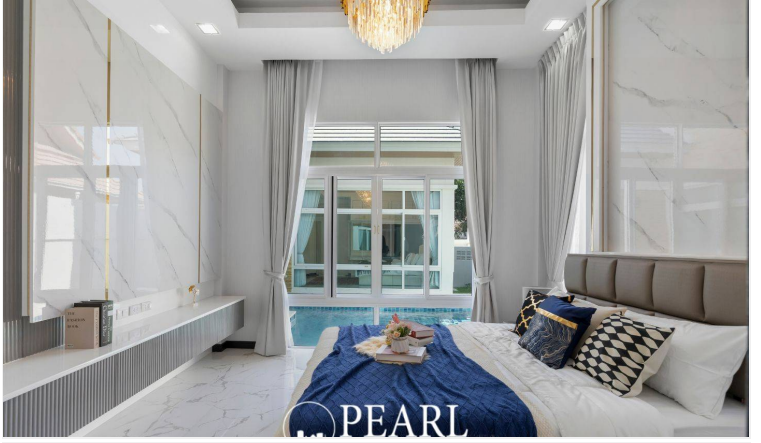

Sirisa 16 - 3 Bedrooms 4 Bathroom With Private Swimming Pool

Pattaya, East Pattaya, Thailand
Reference: 4414

฿10,990,000

3 Bedrooms

4 Bathrooms

Villa

Property Description

Sirisa 16 is located in Soi Siam Country Club, just 15 minutes from Sukhumvit Road and near the tranquil Mabprachan Lake. The villa is conveniently close to local amenities such as convenience stores, schools, markets, and restaurants.

This charming pool villa boasts 3 bedrooms and 4 bathrooms, situated on a 360 sqm land plot, with 250 sqm of living space. It comes fully furnished and features a spacious living room with high ceilings, a European-style kitchen equipped with modern appliances, and a dedicated dining area.

The property also offers a private car parking space and a compact swimming pool with a sunbathing area, perfect for relaxation.

Photo Gallery

Property Details

- **Property Type:** Villa
- **Location:** Pattaya, East Pattaya, Thailand
- **Internal Area:** 250m²
- **Land Area:** 360m²
- **Price:** ฿10,990,000
- **Bedrooms:** 3
- **Bathrooms:** 4