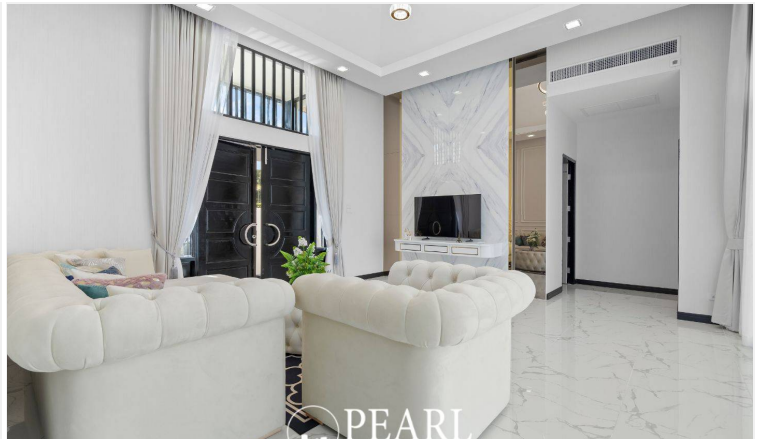

Sirisa 16 - 3 Bedrooms 4 Bathroom With Private Swimming Pool

Pattaya, East Pattaya, Thailand
Reference: 4414

฿10,990,000

3 Bedrooms

4 Bathrooms

Villa

Property Description

Sirisa 16 is located in Soi Siam Country Club, just 15 minutes from Sukhumvit Road and near the tranquil Mabprachan Lake. The villa is conveniently close to local amenities such as convenience stores, schools, markets, and restaurants.

This charming pool villa boasts 3 bedrooms and 4 bathrooms, situated on a 360 sqm land plot, with 250 sqm of living space. It comes fully furnished and features a spacious living room with high ceilings, a European-style kitchen equipped with modern appliances, and a dedicated dining area.

The property also offers a private car parking space and a compact swimming pool with a sunbathing area, perfect for relaxation.

Photo Gallery

Property Details

- **Property Type:** Villa
- **Location:** Pattaya, East Pattaya, Thailand
- **Internal Area:** 250m²
- **Land Area:** 360m²
- **Price:** ฿10,990,000
- **Bedrooms:** 3
- **Bathrooms:** 4