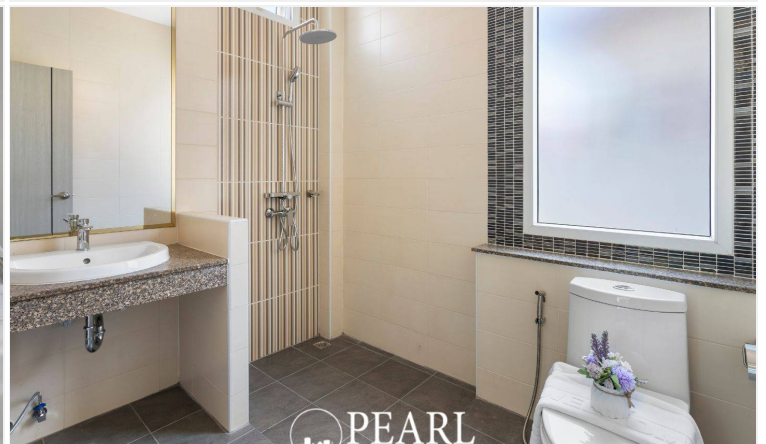

Sirisa 16 - 3 Bedrooms 4 Bathroom With Private Swimming Pool

Pattaya, East Pattaya, Thailand
Reference: 4414

฿10,990,000

3 Bedrooms

4 Bathrooms

Villa

Property Description

Sirisa 16 is located in Soi Siam Country Club, just 15 minutes from Sukhumvit Road and near the tranquil Mabprachan Lake. The villa is conveniently close to local amenities such as convenience stores, schools, markets, and restaurants.

This charming pool villa boasts 3 bedrooms and 4 bathrooms, situated on a 360 sqm land plot, with 250 sqm of living space. It comes fully furnished and features a spacious living room with high ceilings, a European-style kitchen equipped with modern appliances, and a dedicated dining area.

The property also offers a private car parking space and a compact swimming pool with a sunbathing area, perfect for relaxation.

Photo Gallery

Property Details

- **Property Type:** Villa
- **Location:** Pattaya, East Pattaya, Thailand
- **Internal Area:** 250m²
- **Land Area:** 360m²
- **Price:** ฿10,990,000
- **Bedrooms:** 3
- **Bathrooms:** 4