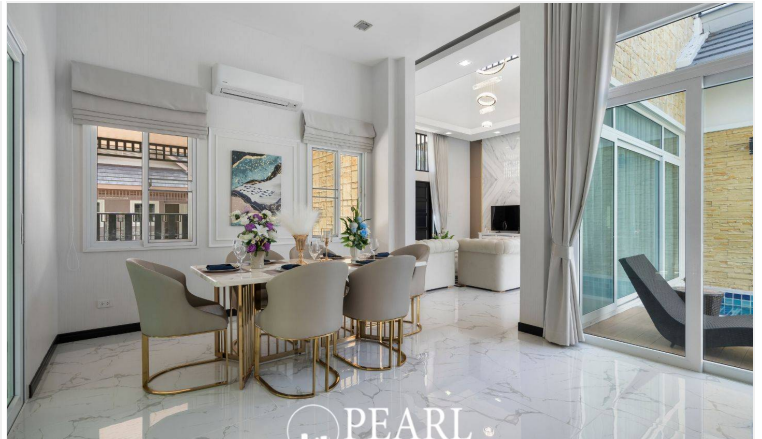

Sirisa 16 - 3 Bedrooms 4 Bathroom With Private Swimming Pool

Pattaya, East Pattaya, Thailand
Reference: 4414

฿10,990,000

3 Bedrooms

4 Bathrooms

Villa

Property Description

Sirisa 16 is located in Soi Siam Country Club, just 15 minutes from Sukhumvit Road and near the tranquil Mabprachan Lake. The villa is conveniently close to local amenities such as convenience stores, schools, markets, and restaurants.

This charming pool villa boasts 3 bedrooms and 4 bathrooms, situated on a 360 sqm land plot, with 250 sqm of living space. It comes fully furnished and features a spacious living room with high ceilings, a European-style kitchen equipped with modern appliances, and a dedicated dining area.

The property also offers a private car parking space and a compact swimming pool with a sunbathing area, perfect for relaxation.

Photo Gallery

Property Details

- **Property Type:** Villa
- **Location:** Pattaya, East Pattaya, Thailand
- **Internal Area:** 250m²
- **Land Area:** 360m²
- **Price:** ฿10,990,000
- **Bedrooms:** 3
- **Bathrooms:** 4