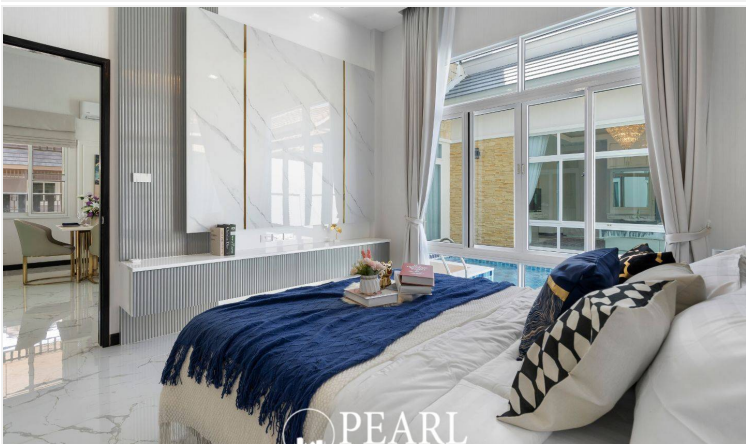

Sirisa 16 - 3 Bedrooms 4 Bathroom With Private Swimming Pool

Pattaya, East Pattaya, Thailand
Reference: 4414

฿10,990,000

3 Bedrooms

4 Bathrooms

Villa

Property Description

Sirisa 16 is located in Soi Siam Country Club, just 15 minutes from Sukhumvit Road and near the tranquil Mabprachan Lake. The villa is conveniently close to local amenities such as convenience stores, schools, markets, and restaurants.

This charming pool villa boasts 3 bedrooms and 4 bathrooms, situated on a 360 sqm land plot, with 250 sqm of living space. It comes fully furnished and features a spacious living room with high ceilings, a European-style kitchen equipped with modern appliances, and a dedicated dining area.

The property also offers a private car parking space and a compact swimming pool with a sunbathing area, perfect for relaxation.

Photo Gallery

Property Details

- **Property Type:** Villa
- **Location:** Pattaya, East Pattaya, Thailand
- **Internal Area:** 250m²
- **Land Area:** 360m²
- **Price:** ฿10,990,000
- **Bedrooms:** 3
- **Bathrooms:** 4