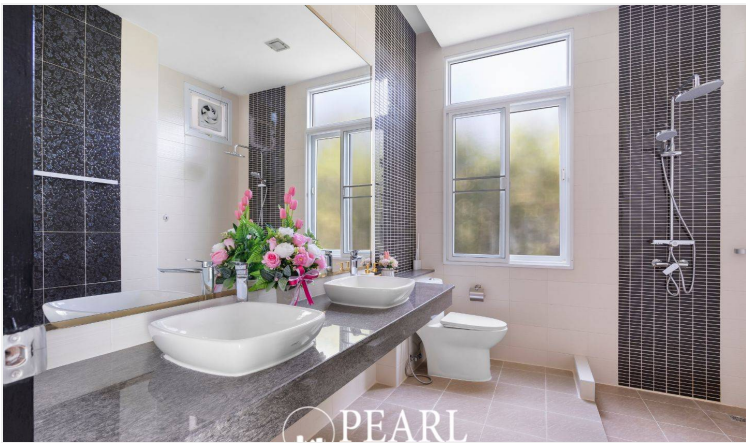

Sirisa 16 - 3 Bedrooms 4 Bathroom With Private Swimming Pool

Pattaya, East Pattaya, Thailand
Reference: 4414

฿10,990,000

3 Bedrooms

4 Bathrooms

Villa

Property Description

Sirisa 16 is located in Soi Siam Country Club, just 15 minutes from Sukhumvit Road and near the tranquil Mabprachan Lake. The villa is conveniently close to local amenities such as convenience stores, schools, markets, and restaurants.

This charming pool villa boasts 3 bedrooms and 4 bathrooms, situated on a 360 sqm land plot, with 250 sqm of living space. It comes fully furnished and features a spacious living room with high ceilings, a European-style kitchen equipped with modern appliances, and a dedicated dining area.

The property also offers a private car parking space and a compact swimming pool with a sunbathing area, perfect for relaxation.

Photo Gallery

Property Details

- **Property Type:** Villa
- **Location:** Pattaya, East Pattaya, Thailand
- **Internal Area:** 250m²
- **Land Area:** 360m²
- **Price:** ฿10,990,000
- **Bedrooms:** 3
- **Bathrooms:** 4