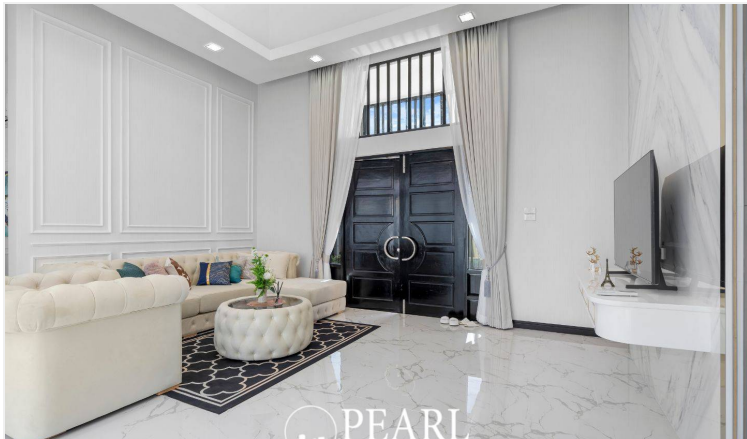

Sirisa 16 - 3 Bedrooms 4 Bathroom With Private Swimming Pool

Pattaya, East Pattaya, Thailand
Reference: 4414

฿10,990,000

3 Bedrooms

4 Bathrooms

Villa

Property Description

Sirisa 16 is located in Soi Siam Country Club, just 15 minutes from Sukhumvit Road and near the tranquil Mabprachan Lake. The villa is conveniently close to local amenities such as convenience stores, schools, markets, and restaurants.

This charming pool villa boasts 3 bedrooms and 4 bathrooms, situated on a 360 sqm land plot, with 250 sqm of living space. It comes fully furnished and features a spacious living room with high ceilings, a European-style kitchen equipped with modern appliances, and a dedicated dining area.

The property also offers a private car parking space and a compact swimming pool with a sunbathing area, perfect for relaxation.

Photo Gallery

Property Details

- **Property Type:** Villa
- **Location:** Pattaya, East Pattaya, Thailand
- **Internal Area:** 250m²
- **Land Area:** 360m²
- **Price:** ฿10,990,000
- **Bedrooms:** 3
- **Bathrooms:** 4