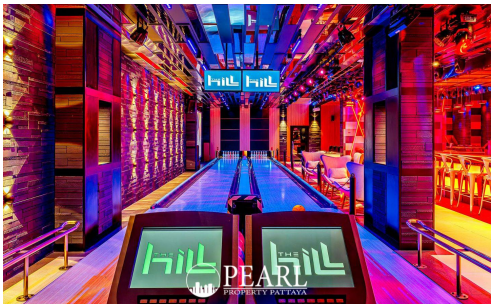

Siam Royal View - Luxury Villa In Pattaya

10 Bedrooms 13 Bathrooms

Pattaya, East Pattaya, Thailand
Reference: 1571

฿150,000,000

13 Bathrooms