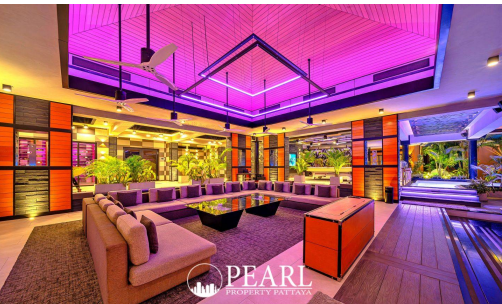

Siam Royal View - Luxury Villa In Pattaya

10 Bedrooms 13 Bathrooms

Pattaya, East Pattaya, Thailand
Reference: 1571

฿150,000,000

Villa