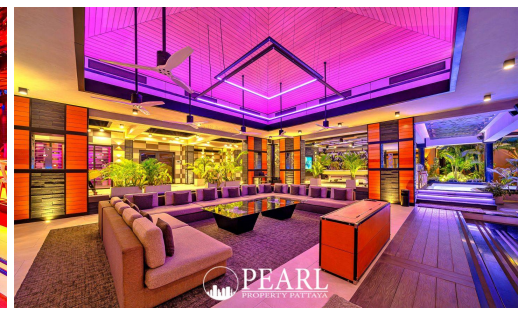

Siam Royal View - Luxury Villa In Pattaya

10 Bedrooms 13 Bathrooms

Pattaya, East Pattaya, Thailand

Reference: 1571

฿150,000,000

Villa