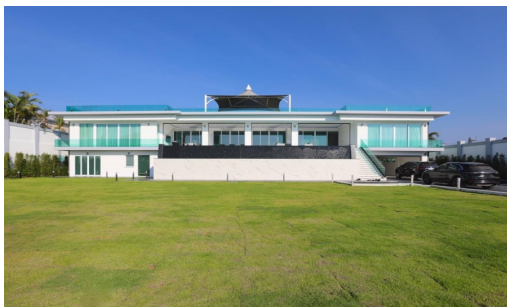

Siam Royal View - 10 Bed 11 Bath Sea View

Pattaya, East Pattaya, Thailand

Reference: 9002

฿125,000,000

10 Bedrooms

11 Bathrooms

Villa

Property Description

This beautiful Villa is located in the east of Pattaya and is one of the most luxurious homes in the country. The Villa has 10 bedrooms with modern walk-in closets, king size beds, and attached bathrooms. The villa also has a stunning open kitchen with black granite countertops and built-in microwave, refrigerator oven, and a teppanyaki bbq. It also has 11 luxurious bathrooms with automatic Japanese toilets, steam rooms, and jacuzzi bathtubs. This property boasts an impressive movie theater room, spa, 90 sqm gym, sauna, steam room, office space, and 3 kitchens! There's also a wine cellar for those who love their wine as well as three jacuzzi bathtubs - all on 2100 square meters of land. The exterior includes design furniture to ensure your outdoor living space is just as spectacular as the interior! There is also an attached guest apartment on site that can be rented out or used by guests staying at the villa. Outside there are 2 storage rooms and sprinkler all around the garden

Photo Gallery

Property Details

- **Property Type:** Villa
- **Location:** Pattaya, East Pattaya, Thailand
- **Internal Area:** 1700m²
- **Land Area:** 2100m²
- **Price:** **฿125,000,000**
- **Bedrooms:** 10
- **Bathrooms:** 11

Property Features

- Security
- Gym
- Jacuzzi
- Sauna
- Swimming Pool

Location