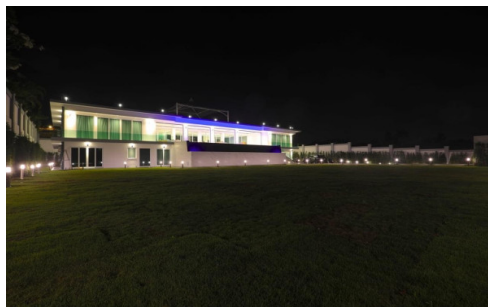

Siam Royal View - 10 Bed 11 Bath Sea View

Pattaya, East Pattaya, Thailand

Reference: 9002

฿125,000,000

10 Bedrooms

11 Bathrooms

Villa

Property Description

This beautiful Villa is located in the east of Pattaya and is one of the most luxurious homes in the country. The Villa has 10 bedrooms with modern walk-in closets, king size beds, and attached bathrooms. The villa also has a stunning open kitchen with black granite countertops and built-in microwave, refrigerator oven, and a teppanyaki bbq. It also has 11 luxurious bathrooms with automatic Japanese toilets, steam rooms, and jacuzzi bathtubs. This property boasts an impressive movie theater room, spa, 90 sqm gym, sauna, steam room, office space, and 3 kitchens! There's also a wine cellar for those who love their wine as well as three jacuzzi bathtubs - all on 2100 square meters of land. The exterior includes design furniture to ensure your outdoor living space is just as spectacular as the interior! There is also an attached guest apartment on site that can be rented out or used by guests staying at the villa. Outside there are 2 storage rooms and sprinkler all around the garden