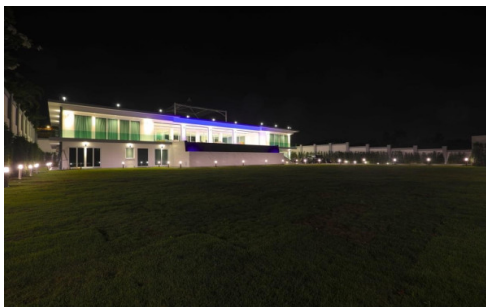

11 Bathrooms