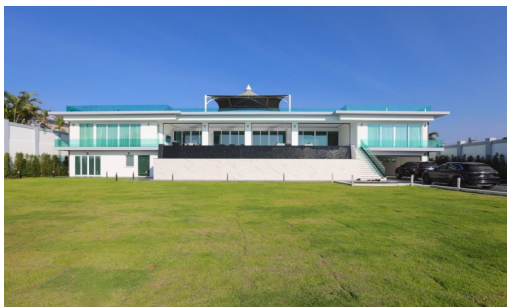

Siam Royal View - 10 Bed 11 Bath Sea View

Pattaya, East Pattaya, Thailand

Reference: 9002

฿125,000,000

10 Bedrooms