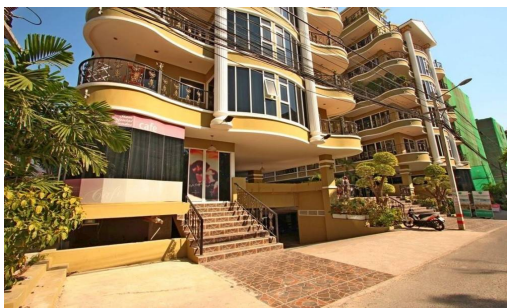

Siam Oriental Twins

Pattaya, Bang Lamung, Thailand

Reference: 278

฿1,190,000

1 Bedrooms

1 Bathrooms

Condo