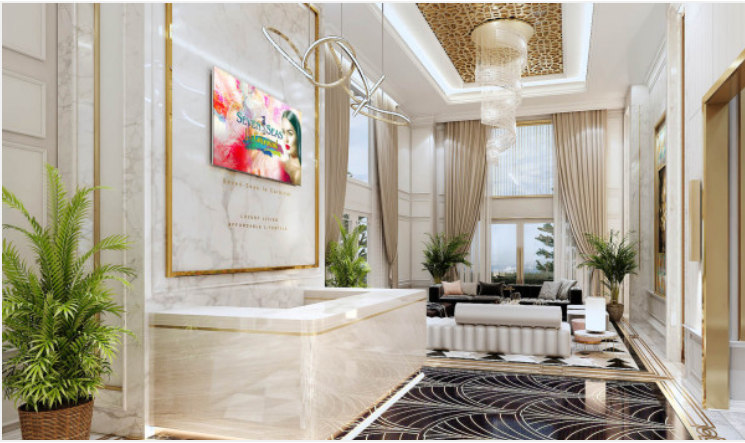

Seven Seas Le Carnival 2BR/2BA City View Condo for Sale

Pattaya, Jomtien, Thailand
Reference: 6248

฿4,760,000

2 Bedrooms

2 Bathrooms

Condo

Property Description

A fully featured resort-style condominium consists of 2 high-rise and 2 low-rise buildings with a total of 1,500 units. It is situated on Soi Wat Boonkanjanaram, Jomtien where is approximately 1 km. away from the famous Jomtien Beach. The project offers full facilities to comfort resident's living, including swimming pools and lagoons, a playground area, sky bar, infinity pool with panoramic views of Jomtien Bay, luxury lounge and dining area, function room, library, and a clubhouse where residents can enjoy restaurants, bars, games room, library, gym, and sauna.

Photo Gallery

Property Details

- **Property Type:** Condo
- **Location:** Pattaya, Jomtien, Thailand
- **Internal Area:** 56m²
- **Land Area:** 16500m²
- **Price:** **฿4,760,000**
- **Bedrooms:** 2
- **Bathrooms:** 2