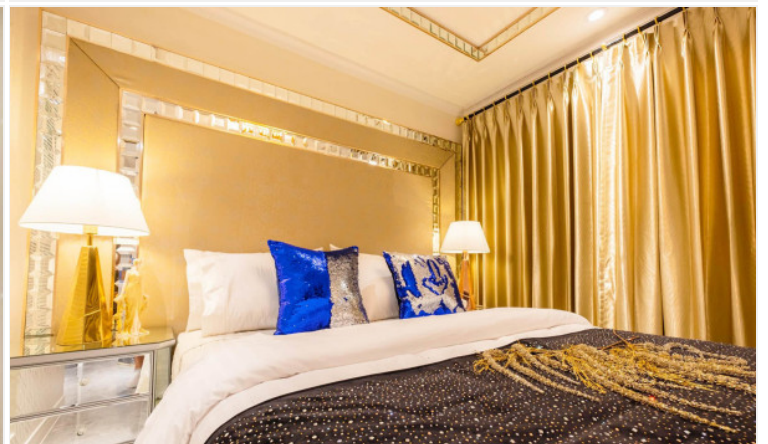

Seven Seas Le Carnival 2BR/2BA City View Condo for Sale

Pattaya, Jomtien, Thailand
Reference: 6248

฿4,760,000

2 Bedrooms

2 Bathrooms

Condo

Property Description

A fully featured resort-style condominium consists of 2 high-rise and 2 low-rise buildings with a total of 1,500 units. It is situated on Soi Wat Boonkanjanaram, Jomtien where is approximately 1 km. away from the famous Jomtien Beach. The project offers full facilities to comfort resident's living, including swimming pools and lagoons, a playground area, sky bar, infinity pool with panoramic views of Jomtien Bay, luxury lounge and dining area, function room, library, and a clubhouse where residents can enjoy restaurants, bars, games room, library, gym, and sauna.

Photo Gallery

Property Details

- **Property Type:** Condo
- **Location:** Pattaya, Jomtien, Thailand
- **Internal Area:** 56m²
- **Land Area:** 16500m²
- **Price:** **฿4,760,000**
- **Bedrooms:** 2
- **Bathrooms:** 2