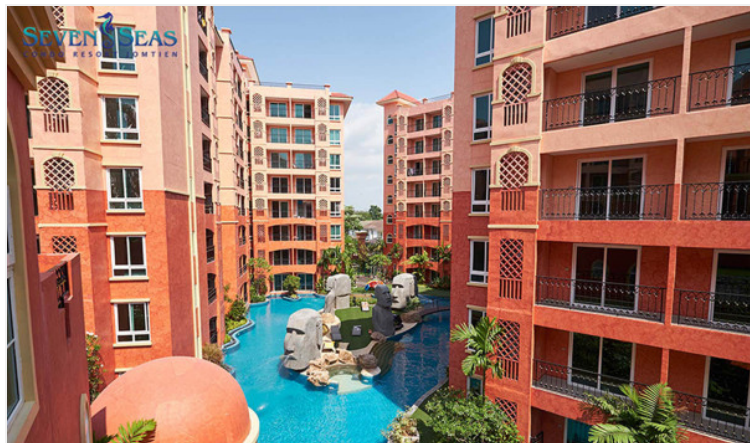

# Seven Seas - 2 Bed 2 Bath

Pattaya, Jomtien, Thailand

Reference: 6127

# Property Description

---

One of the largest themed condo resorts in Pattaya consists of 8 low-rise buildings with 1,520 units. Seven Seas Condo Resort has its own themed paradise location with 7 islands including Easter Island, Mystery Island, Madagascar, Seychelles, Bahamas, Bora Bora, and Hawaii but interconnected with the lagoon swimming pool. The highlight is at Mystery island which is the home to the Clubhouse and Fitness center. The project is located in Jomtien, just 350 meters away from the famous Jomtien Beach.

# Photo Gallery

---