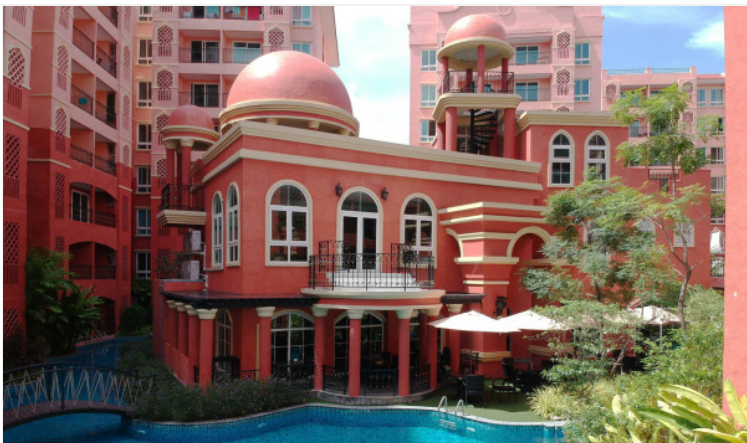

Property Description

One of the largest themed condo resorts in Pattaya consists of 8 low-rise buildings with 1,520 units. Seven Seas Condo Resort has its own themed paradise location with 7 islands including Easter Island, Mystery Island, Madagascar, Seychelles, Bahamas, Bora Bora, and Hawaii but interconnected with the lagoon swimming pool. The highlight is at Mystery island which is the home to the Clubhouse and Fitness center. The project is located in Jomtien, just 350 meters away from the famous Jomtien Beach.

Photo Gallery