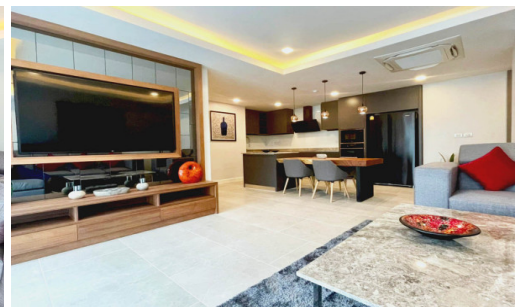

Serenity Residence Jomtien - 2 Bed 2 Bath

Pattaya, Jomtien, Thailand

Reference: 8535

฿6,552,000

Condo