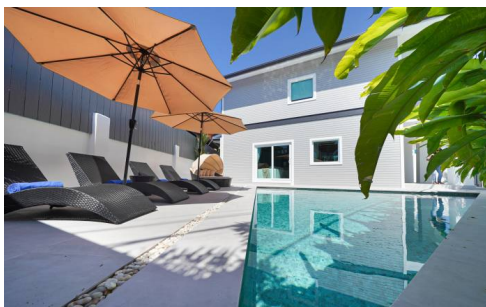

Serene Elegance: A Smart Luxury Haven in Grand Tanyawan Village

Pattaya, Bang Lamung, Thailand

Reference: 4382

฿22,900,000

4 Bedrooms

3 Bathrooms

Villa

Property Description

Introduction

Experience unparalleled luxury and smart living in the prestigious Grand Tanyawan 1 Village. This exceptional property is a symphony of sophisticated design, state-of-the-art technology, and sumptuous comforts, all set in a serene and elite neighborhood.

Property Details

- **Size:** Occupying a land area of 252 sq. m. (63 sqw) with a substantial living space of 235 sq. m.
- **Layout:** This home features 4 beautifully crafted bedrooms and 3 modern bathrooms.
- **Kitchen:** A separate, fully equipped kitchen, complemented by an adjacent outdoor cooking area, caters to both indoor and outdoor culinary experiences.
- **Bedrooms:** Each bedroom is a retreat of luxury, complete with a 55" TV, deluxe bedding, and plush mattresses.

- **Outdoor Space:** An inviting outdoor seating area enhances the allure of this exquisite property.
- **Additional Features:** Notable amenities include a wet bar near the main entrance, an automatic sliding garage gate, and top-tier furnishings.