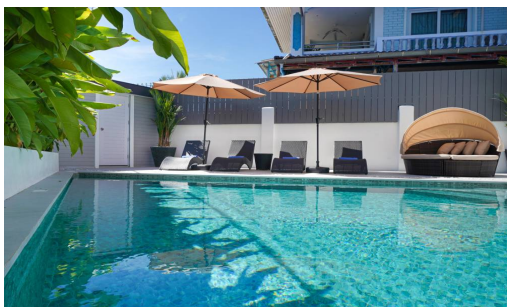

Serene Elegance: A Smart Luxury Haven in Grand Tanyawan Village

Pattaya, Bang Lamung, Thailand

Reference: 4382

฿22,900,000

4 Bedrooms

3 Bathrooms

Villa