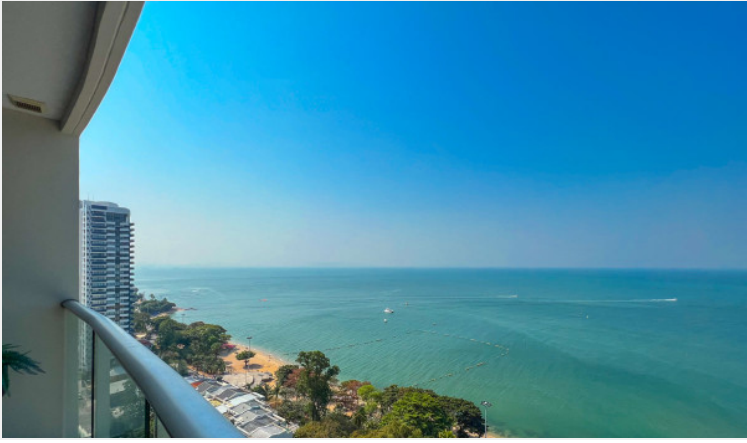

# Property Description

---

Sands Condominium is a luxurious high-rise condominium that truly gives you the tranquility feeling. The project is designed and decorated in a Modern Contemporary style. Its location is very close to Pratumnak Beach just 150 meters away. Enjoy the scenery of the sea from the window of every room, and a range of facilities within the project including a sky swimming pool, fitness, and sauna.

# Photo Gallery

---