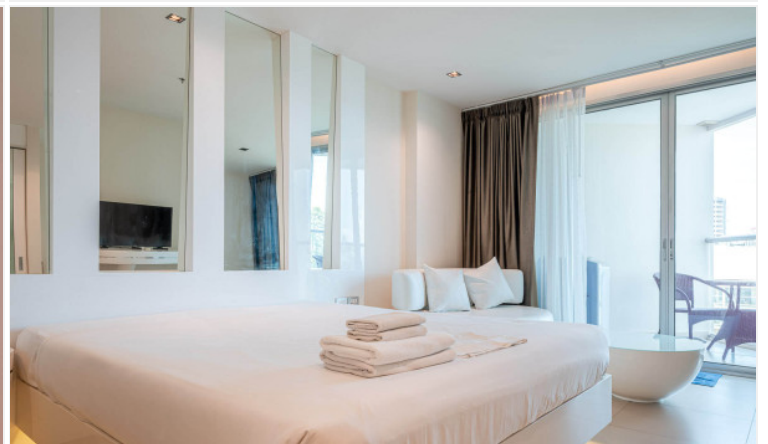

1 Bed 1 Bath for Rent at Sands Condo

Pattaya, Pratamnak, Thailand

Reference: 14545

฿22,000 per month

1 Bedrooms

1 Bathrooms

Condo

Property Description

A fully furnished one-bedroom unit up for rent at Sands Condominium boasts a mesmerizing vista of Pratamnak Beach. Bask in the stunning seascape from your very own balcony or unwind on the shore just 150 meters away. A plethora of top-notch amenities are available on-site, including a sky swimming pool, fitness center, and sauna. The surrounding area of Sands Condo is replete with local establishments such as boutiques and dining spots, and the condo itself is conveniently located for easy access to Pattaya's premier attractions with a brief drive.

Photo Gallery

Property Details

- **Property Type:** Condo
- **Location:** Pattaya, Pratamnak, Thailand
- **Internal Area:** 53m²
- **Land Area:** 0m²
- **Price:** **฿22,000 per month**
- **Bedrooms:** 1
- **Bathrooms:** 1