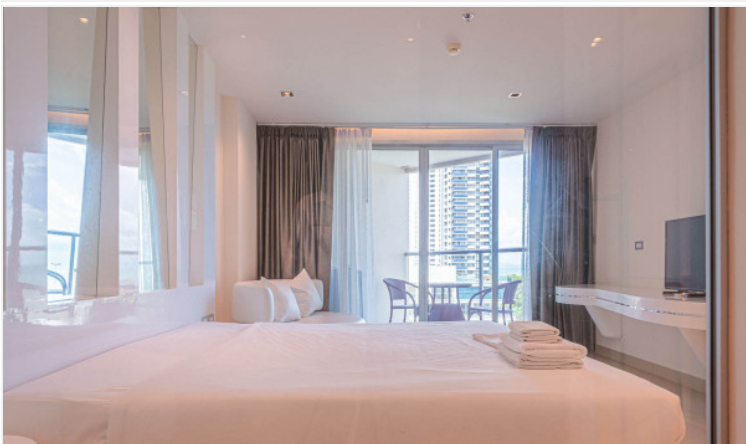

1 Bed 1 Bath for Rent at Sands Condo

Pattaya, Pratamnak, Thailand

Reference: 14545

฿22,000 per month

1 Bedrooms

1 Bathrooms

Condo

Property Description

A fully furnished one-bedroom unit up for rent at Sands Condominium boasts a mesmerizing vista of Pratamnak Beach. Bask in the stunning seascape from your very own balcony or unwind on the shore just 150 meters away. A plethora of top-notch amenities are available on-site, including a sky swimming pool, fitness center, and sauna. The surrounding area of Sands Condo is replete with local establishments such as boutiques and dining spots, and the condo itself is conveniently located for easy access to Pattaya's premier attractions with a brief drive.

Photo Gallery

Property Details

- **Property Type:** Condo
- **Location:** Pattaya, Pratamnak, Thailand
- **Internal Area:** 53m²
- **Land Area:** 0m²
- **Price:** **฿22,000 per month**
- **Bedrooms:** 1
- **Bathrooms:** 1