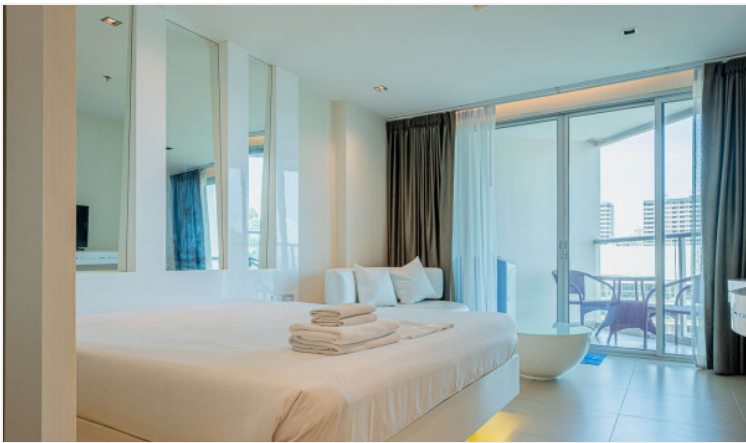

1 Bed 1 Bath for Rent at Sands Condo

Pattaya, Pratamnak, Thailand

Reference: 14545

฿22,000 per month

1 Bedrooms

1 Bathrooms

Condo

Property Description

A fully furnished one-bedroom unit up for rent at Sands Condominium boasts a mesmerizing vista of Pratamnak Beach. Bask in the stunning seascape from your very own balcony or unwind on the shore just 150 meters away. A plethora of top-notch amenities are available on-site, including a sky swimming pool, fitness center, and sauna. The surrounding area of Sands Condo is replete with local establishments such as boutiques and dining spots, and the condo itself is conveniently located for easy access to Pattaya's premier attractions with a brief drive.

Photo Gallery

Property Details

- **Property Type:** Condo
- **Location:** Pattaya, Pratamnak, Thailand
- **Internal Area:** 53m²
- **Land Area:** 0m²
- **Price:** **฿22,000 per month**
- **Bedrooms:** 1
- **Bathrooms:** 1