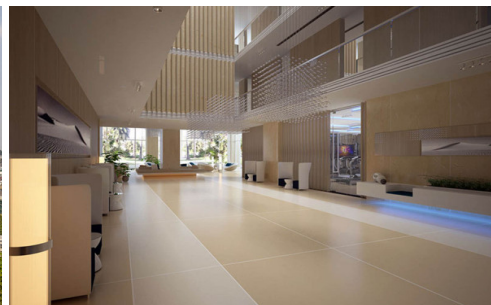

A fully furnished one-bedroom unit up for rent at Sands Condominium boasts a mesmerizing vista of Pratamnak Beach. Bask in the stunning seascape from your very own balcony or unwind on the shore just 150 meters away. A plethora of top-notch amenities are available on-site, including a sky swimming pool, fitness center, and sauna. The surrounding area of Sands Condo is replete with local establishments such as boutiques and dining spots, and the condo itself is conveniently located for easy access to Pattaya's premier attractions with a brief drive.

Property Features

- Security
- Gym
- Sauna
- Swimming Pool
- Air Conditioning
- Balcony
- Car Park
- Electricity
- Integral Kitchen
- Alarm
- Guardhouse
- Lift
- Office

Location