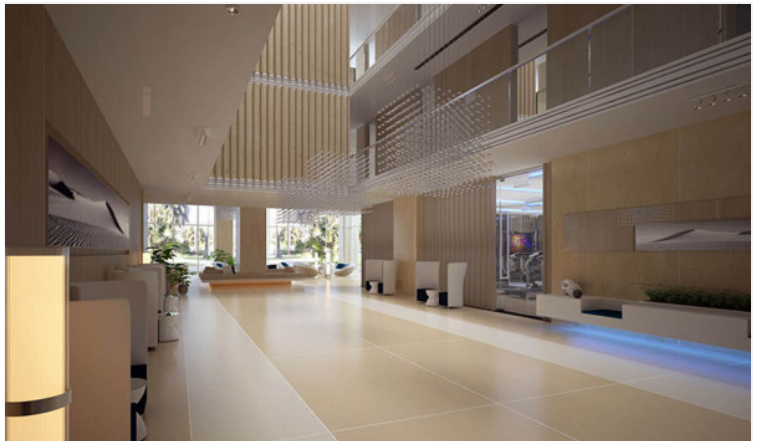

Property Description

A fully furnished one-bedroom unit up for rent at Sands Condominium boasts a mesmerizing vista of Pratamnak Beach. Bask in the stunning seascape from your very own balcony or unwind on the shore just 150 meters away. A plethora of top-notch amenities are available on-site, including a sky swimming pool, fitness center, and sauna. The surrounding area of Sands Condo is replete with local establishments such as boutiques and dining spots, and the condo itself is conveniently located for easy access to Pattaya's premier attractions with a brief drive.

Photo Gallery