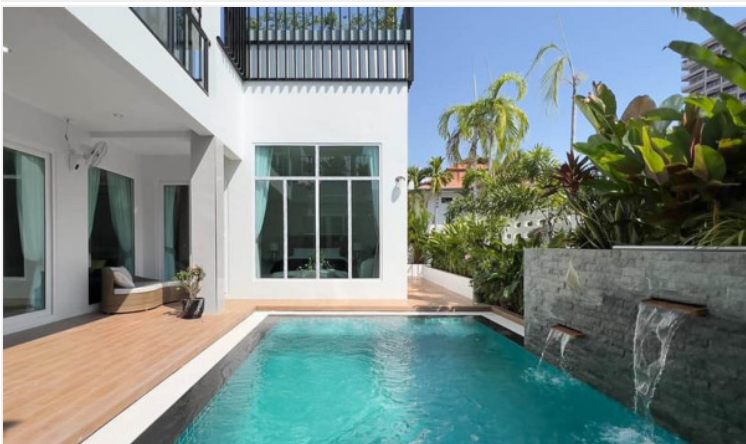

A modern 2-story house with a wide space rooftop built on 93 sq.wah plot size for every living style. This stunning house is in Royal Park Village, Jomtien, the famous beach in Pattaya. It is fully furnished with ultra-modern furniture and decorations for all entire the house including 4 bedrooms and 6 bathrooms, office, living room, and kitchen. In addition, the house proposes a perfect living with a private swimming pool and also direct access to a communal pool, 4 big car parking, and 2-level rooftop entertainment area with bar, BBQ, relaxing gazebo, and sundeck.

Photo Gallery

Property Details

- **Property Type:** Villa
- **Location:** Pattaya, Jomtien, Thailand
- **Internal Area:** 700m²
- **Land Area:** 372m²
- **Price:** ~~฿~~**23,900,000**
- **Bedrooms:** 4
- **Bathrooms:** 6