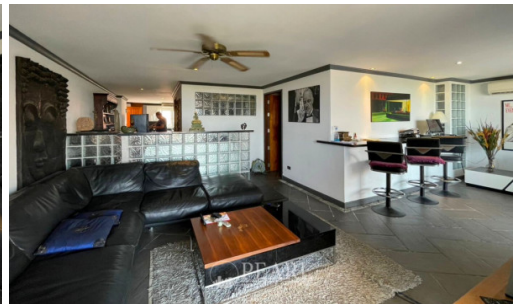

Royal Hill Resort - 2 bed 2 bath (6th Floor)

Pattaya, Pratamnak, Thailand

Reference: 24975

฿5,900,000

Condo