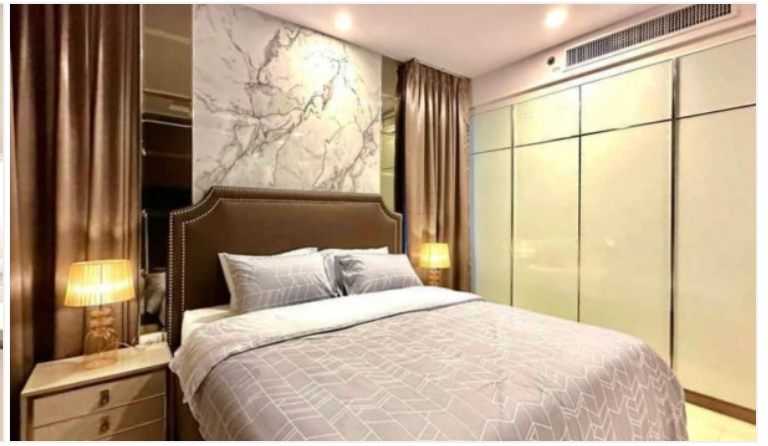

Riviera Wongamat Beach - Penthouse 3 Bed 3 Bath (43rd Floor)

Pattaya, Na Kluea, Thailand

Reference: 23520

฿32,000,000

3 Bedrooms

3 Bathrooms

Condo

Property Description

The Riviera Wongamat is a luxury high-rise condominium located in Naklua-Wongamat, North Pattaya. The two tall towers reflect excitement, glamour, and prestige whilst boasting world-class facilities and commanding views of Pattaya finest's beachfront. This penthouse offering 3 bedrooms and 3 bathrooms with sea view on the 43rd floor of building A, offering 164 square meters. It comes fully furnished with modern kitchen, dining area and living area. Facilities from the project including an infinity-edge swimming pool, sky jacuzzi, rooftop garden, kid's club, fitness room with sky views, recreation area. Foreign name ownership

Photo Gallery

Property Details

- **Property Type:** Condo
- **Location:** Pattaya, Na Kluea, Thailand
- **Internal Area:** 164m²
- **Land Area:** 0m²
- **Price:** **฿32,000,000**
- **Bedrooms:** 3
- **Bathrooms:** 3