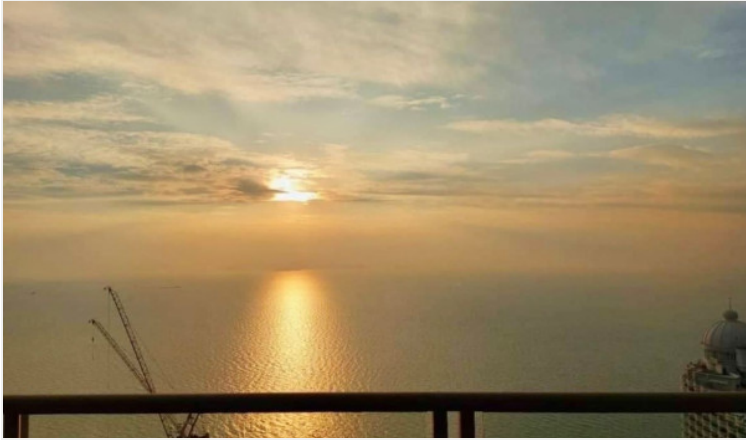

# Property Description

---

The Riviera Wongamat is a luxury high-rise condominium located in Naklua-Wongamat, North Pattaya. The two tall towers reflect excitement, glamour, and prestige whilst boasting world-class facilities and commanding views of Pattaya finest's beachfront. This penthouse offering 3 bedrooms and 3 bathrooms with sea view on the 43rd floor of building A, offering 164 square meters. It comes fully furnished with modern kitchen, dining area and living area. Facilities from the project including an infinity-edge swimming pool, sky jacuzzi, rooftop garden, kid's club, fitness room with sky views, recreation area. Foreign name ownership

# Photo Gallery

---