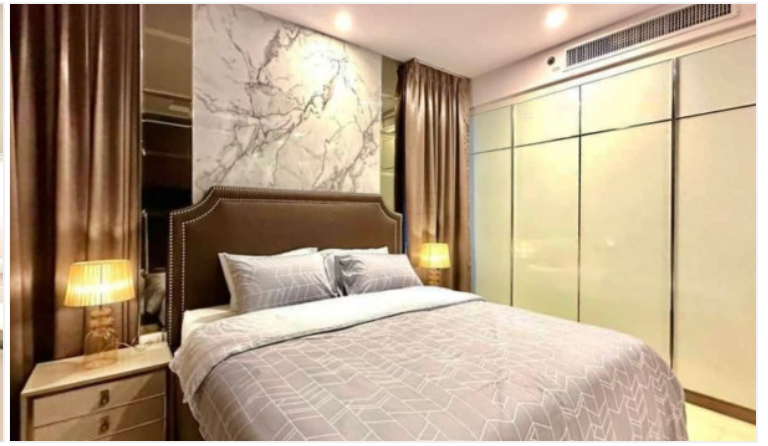

# Property Description

---

The Riviera Wongamat is a luxury high-rise condominium located in Naklua-Wongamat, North Pattaya. The two tall towers reflect excitement, glamour, and prestige whilst boasting world-class facilities and commanding views of Pattaya finest's beachfront. This penthouse offering 3 bedrooms and 3 bathrooms with sea view on the 43rd floor of building A, offering 164 square meters. It comes fully furnished with modern kitchen, dining area and living area. Facilities from the project including an infinity-edge swimming pool, sky jacuzzi, rooftop garden, kid's club, fitness room with sky views, recreation area. Foreign name ownership