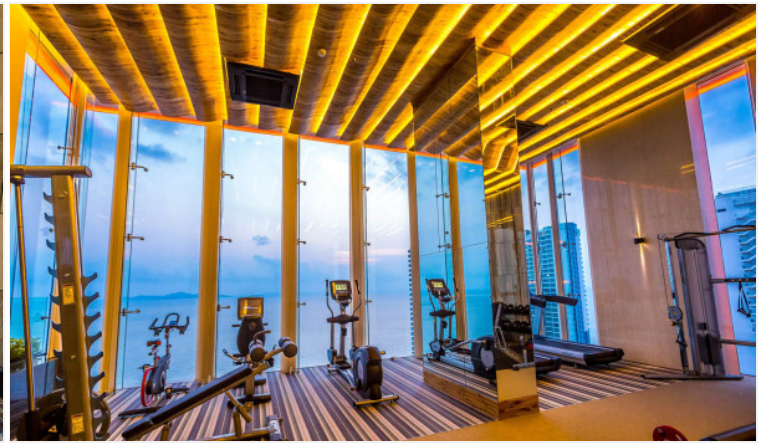

# Property Description

---

The Riviera Wongamat is a luxury high-rise condominium located in Pattaya's No.1 address, Wongamat, Naklua. The two tall towers reflect excitement, glamour, and prestige whilst boasting world-class facilities and commanding views of Pattaya finest's beachfront. This unit offers a fully furnished 2 beds and 2 baths with a sea view from the 21st floor. Comes with facilities from the project including an infinity-edge swimming pool, sky jacuzzi, rooftop garden, kid's club, fitness room with sky views, recreation area, and others.

# Photo Gallery

---