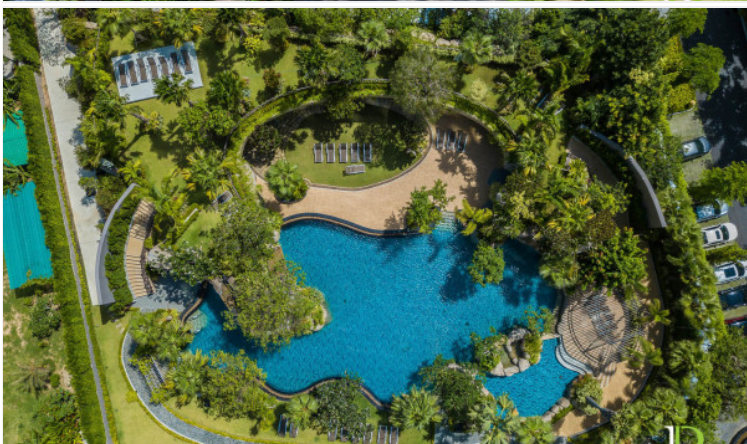

Riviera Wongamat - 2 Bed 2 Bath Sea View (21st floor)

Pattaya, Na Kluea, Thailand
Reference: 14508

฿6,615,000

2 Bedrooms

2 Bathrooms

Condo

Property Description

The Riviera Wongamat is a luxury high-rise condominium located in Pattaya's No.1 address, Wongamat, Naklua. The two tall towers reflect excitement, glamour, and prestige whilst boasting world-class facilities and commanding views of Pattaya finest's beachfront. This unit offers a fully furnished 2 beds and 2 baths with a sea view from the 21st floor. Comes with facilities from the project including an infinity-edge swimming pool, sky jacuzzi, rooftop garden, kid's club, fitness room with sky views, recreation area, and others.

Photo Gallery

Property Details

- **Property Type:** Condo
- **Location:** Pattaya, Na Kluea, Thailand
- **Internal Area:** 54m²
- **Land Area:** 0m²
- **Price:** **฿6,615,000**
- **Bedrooms:** 2
- **Bathrooms:** 2