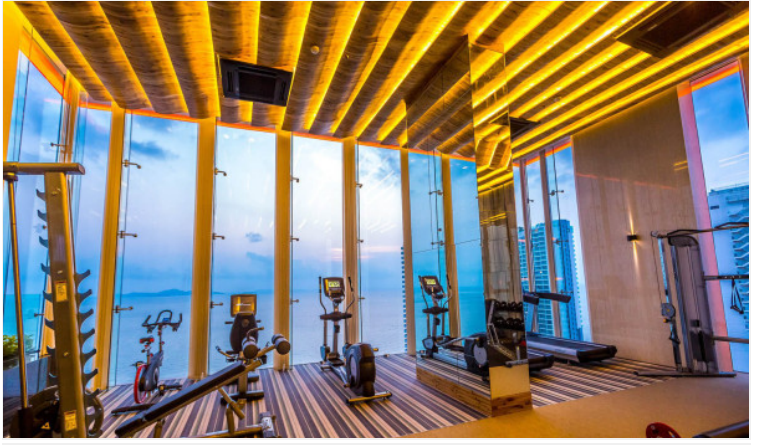

# Property Description

---

The Riviera Wongamat is a luxury high-rise condominium located in Pattaya's No.1 address, Wongamat, Naklua. The two tall towers reflect excitement, glamour, and prestige whilst boasting world-class facilities and commanding views of Pattaya finest's beachfront. This unit offers a fully furnished 2 beds and 2 baths with a sea view from the 21st floor. Comes with facilities from the project including an infinity-edge swimming pool, sky jacuzzi, rooftop garden, kid's club, fitness room with sky views, recreation area, and others.

# Photo Gallery

---