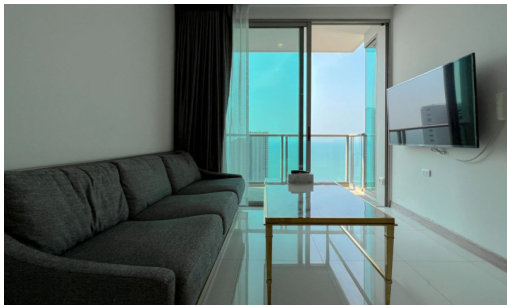

Riviera Wongamat - 1 Bed 1 Bath Sea View (30th Floor)

Pattaya, Na Kluea, Thailand

Reference: 20971

฿25,000 per month

1 Bedrooms

1 Bathrooms

Condo

Property Description

The Riviera Wongamat is a luxury high-rise condominium located in North Pattaya Wongamat-Naklua. The two tall towers reflect excitement, glamour, and prestige whilst boasting world-class facilities and commanding views of Pattaya finest's beachfront. This beautiful 1 bedroom, 1bathroom unit is situated on the 30th floor of building B offering 35.5 Sqm. of living space. It comes fully furnished with European kitchen, a dining area, and living area. coming with facilities from the project including an infinity-edge swimming pool, sky jacuzzi, rooftop garden, kid's club, fitness room with sky views, recreation area.

Photo Gallery

Property Details

- **Property Type:** Condo
- **Location:** Pattaya, Na Kluea, Thailand
- **Internal Area:** 35.5m²
- **Land Area:** 0m²
- **Price:** **฿25,000 per month**
- **Bedrooms:** 1
- **Bathrooms:** 1