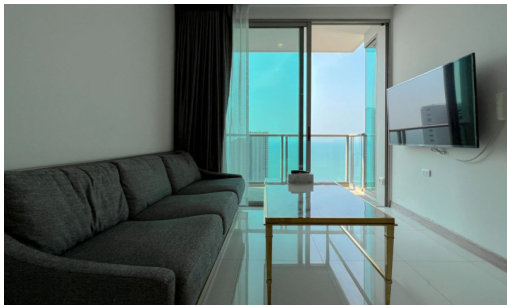

Riviera Wongamat - 1 Bed 1 Bath Sea View (30th Floor)

Pattaya, Na Kluea, Thailand

Reference: 20971

฿25,000 per month

1 Bedrooms