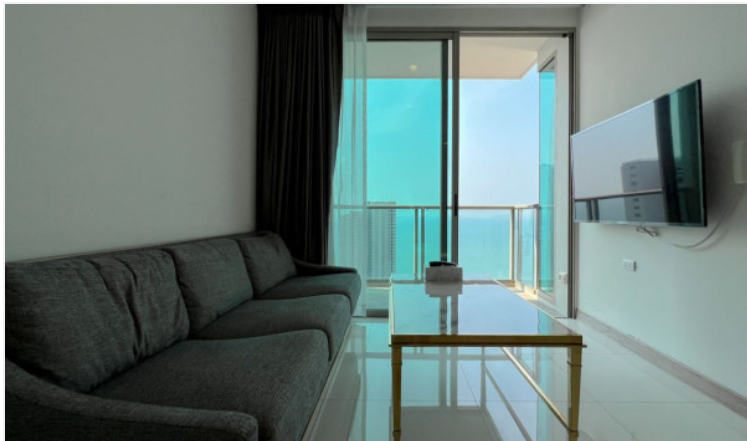

Property Description

The Riviera Wongamat is a luxury high-rise condominium located in North Pattaya Wongamat-Naklua. The two tall towers reflect excitement, glamour, and prestige whilst boasting world-class facilities and commanding views of Pattaya finest's beachfront. This beautiful 1 bedroom, 1bathroom unit is situated on the 30th floor of building B offering 35.5 Sqm. of living space. It comes fully furnished with European kitchen, a dining area, and living area. coming with facilities from the project including an infinity-edge swimming pool, sky jacuzzi, rooftop garden, kid's club, fitness room with sky views, recreation area.

Photo Gallery