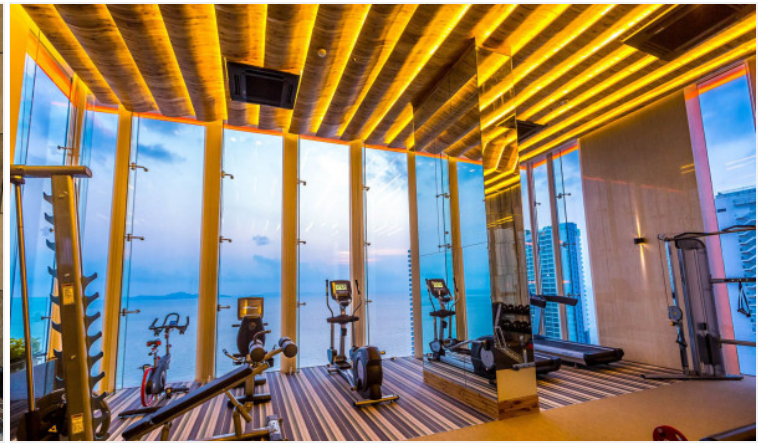

# Property Description

---

The Riviera Wongamat is a luxury high-rise condominium located in Pattaya's No.1 address, Wongamat, Naklua. The two tall towers reflect excitement, glamour, and prestige whilst boasting world-class facilities and commanding views of Pattaya finest's beachfront. This unit offers a fully furnished 1 bed and 1 bath with a city view on the 8th floor. Comes with facilities from the project including an infinity-edge swimming pool, sky jacuzzi, rooftop garden, kid's club, fitness room with sky views, recreation area, and others.

# Photo Gallery

---