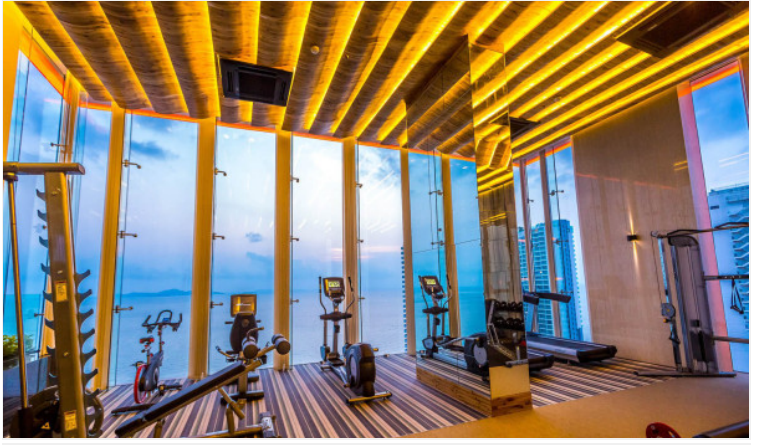

# Property Description

---

The Riviera Wongamat is a luxury high-rise condominium located in Pattaya's No.1 address, Wongamat, Naklua. The two tall towers reflect excitement, glamour, and prestige whilst boasting world-class facilities and commanding views of Pattaya finest's beachfront. This unit offers a fully furnished 1 bed and 1 bath with a city view on the 8th floor. Comes with facilities from the project including an infinity-edge swimming pool, sky jacuzzi, rooftop garden, kid's club, fitness room with sky views, recreation area, and others.

# Photo Gallery

---