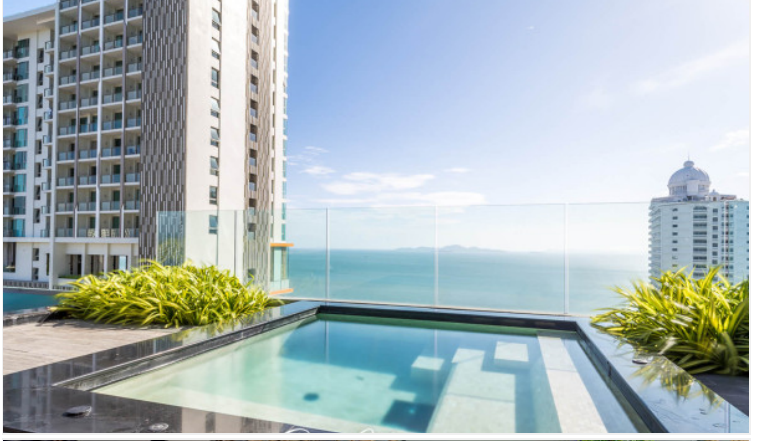

Riviera Wongamat - 1 Bed 1 Bath City View (8th floor)

Pattaya, Na Kluea, Thailand
Reference: 14507

฿3,675,000

1 Bedrooms

1 Bathrooms

Condo

Property Description

The Riviera Wongamat is a luxury high-rise condominium located in Pattaya's No.1 address, Wongamat, Naklua. The two tall towers reflect excitement, glamour, and prestige whilst boasting world-class facilities and commanding views of Pattaya finest's beachfront. This unit offers a fully furnished 1 bed and 1 bath with a city view on the 8th floor. Comes with facilities from the project including an infinity-edge swimming pool, sky jacuzzi, rooftop garden, kid's club, fitness room with sky views, recreation area, and others.

Photo Gallery

Property Details

- **Property Type:** Condo
- **Location:** Pattaya, Na Kluea, Thailand
- **Internal Area:** 27m²
- **Land Area:** 0m²
- **Price:** **฿3,675,000**
- **Bedrooms:** 1
- **Bathrooms:** 1