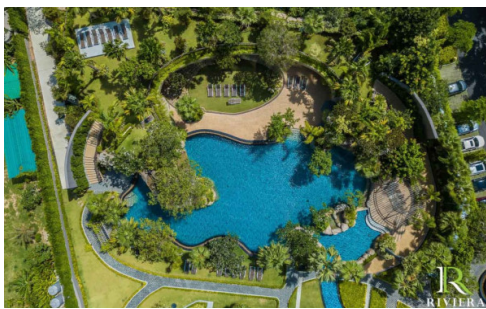

Riviera Wongamat -1 Bed 1 Bath City View (6th Floor)

Pattaya, Wong Amat, Thailand

Reference: 20399

฿5,200,000

1 Bedrooms

1 Bathrooms

Condo