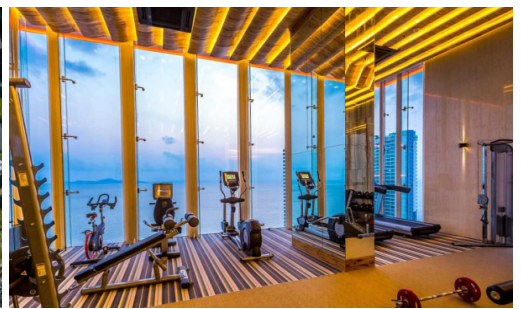

Riviera Wongamat -1 Bed 1 Bath City View (6th Floor)

Pattaya, Wong Amat, Thailand

Reference: 20399

฿5,200,000

1 Bedrooms

1 Bathrooms

Condo