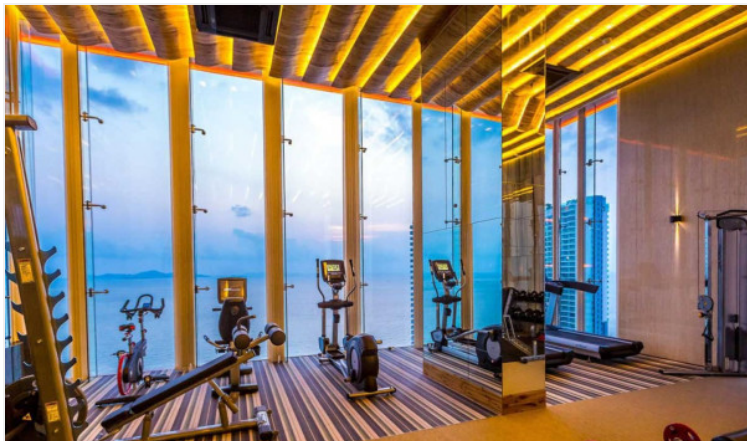

The Riviera Wongamat is a luxury high-rise condominium located in Naklua-Wongamat, North Pattaya. The two tall towers reflect excitement, glamour, and prestige whilst boasting world-class facilities and commanding views of Pattaya finest's beachfront. This unit offers a fully furnished 1 bed and 1 bath with a city view on the 6th floor of building B, offering 50.88 square meters. It comes fully furnished with modern kitchen, dining area and living area.

Facilities from the project including an infinity-edge swimming pool, sky jacuzzi, rooftop garden, kid's club, fitness room with sky views, recreation area.

Photo Gallery

Property Details

- **Property Type:** Condo
- **Location:** Pattaya, Wong Amat, Thailand
- **Internal Area:** 50.88m²
- **Land Area:** 0m²
- **Price:** ฿5,200,000
- **Bedrooms:** 1
- **Bathrooms:** 1