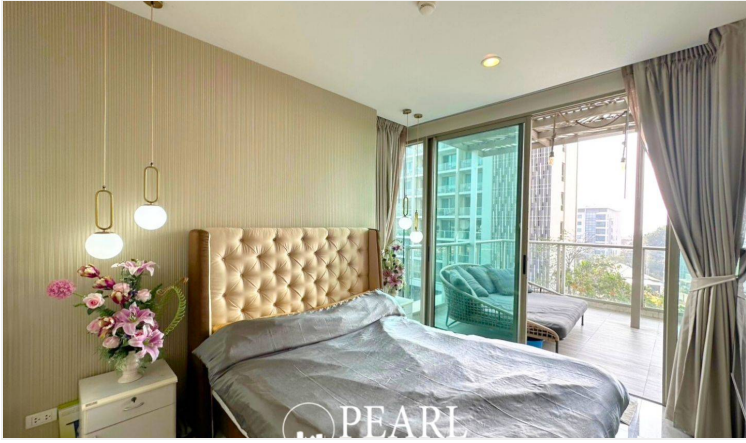

# Property Description

The Riviera Wongamat is a luxury high-rise condominium located in Naklua-Wongamat, North Pattaya. The two tall towers reflect excitement, glamour, and prestige whilst boasting world-class facilities and commanding views of Pattaya finest's beachfront. This 1 bedroom and 1 bathroom unit, offering 54 square meters. It comes fully furnished with modern kitchen, dining area and living area. Facilities from the project including an infinity-edge swimming pool, sky jacuzzi, rooftop garden, kid's club, fitness room with sky views, recreation area. This unit is for sale in Company name ownership.

# Property Details

- **Property Type:** Condo
- **Location:** Pattaya, Bang Lamung, Thailand
- **Internal Area:** 54m<sup>2</sup>
- **Land Area:** 54m<sup>2</sup>
- **Price:** ฿6,000,000
- **Bedrooms:** 1
- **Bathrooms:** 1