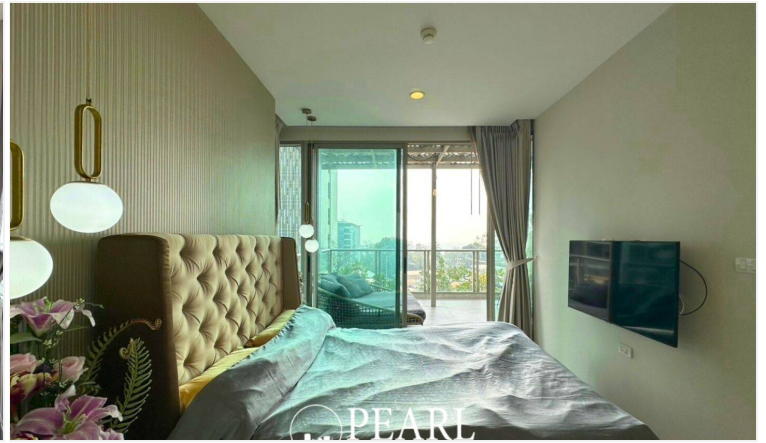

Riviera Wongamat - 1 Bed 1 Bath (4th Floor)

Pattaya, Bang Lamung, Thailand

Reference: 2548

฿6,000,000

1 Bedrooms

1 Bathrooms

Condo

Property Description

The Riviera Wongamat is a luxury high-rise condominium located in Naklua-Wongamat, North Pattaya. The two tall towers reflect excitement, glamour, and prestige whilst boasting world-class facilities and commanding views of Pattaya finest's beachfront. This 1 bedroom and 1 bathroom unit, offering 54 square meters. It comes fully furnished with modern kitchen, dining area and living area. Facilities from the project including an infinity-edge swimming pool, sky jacuzzi, rooftop garden, kid's club, fitness room with sky views, recreation area. This unit is for sale in Company name ownership.

Photo Gallery

Property Details

- **Property Type:** Condo
- **Location:** Pattaya, Bang Lamung, Thailand
- **Internal Area:** 54m²
- **Land Area:** 54m²
- **Price:** ฿6,000,000
- **Bedrooms:** 1
- **Bathrooms:** 1