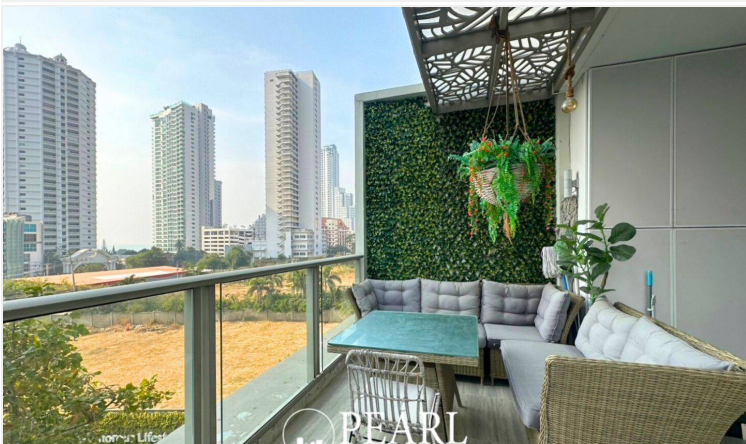

Riviera Wongamat - 1 Bed 1 Bath (4th Floor)

Pattaya, Bang Lamung, Thailand

Reference: 2548

฿6,000,000

1 Bedrooms

1 Bathrooms

Condo

Property Description

The Riviera Wongamat is a luxury high-rise condominium located in Naklua-Wongamat, North Pattaya. The two tall towers reflect excitement, glamour, and prestige whilst boasting world-class facilities and commanding views of Pattaya finest's beachfront. This 1 bedroom and 1 bathroom unit, offering 54 square meters. It comes fully furnished with modern kitchen, dining area and living area. Facilities from the project including an infinity-edge swimming pool, sky jacuzzi, rooftop garden, kid's club, fitness room with sky views, recreation area. This unit is for sale in Company name ownership.

Photo Gallery

Property Details

- **Property Type:** Condo
- **Location:** Pattaya, Bang Lamung, Thailand
- **Internal Area:** 54m²
- **Land Area:** 54m²
- **Price:** ฿6,000,000
- **Bedrooms:** 1
- **Bathrooms:** 1