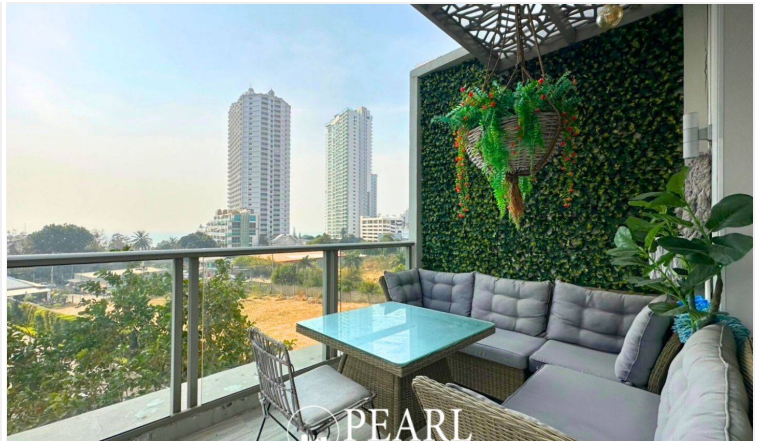

Riviera Wongamat - 1 Bed 1 Bath (4th Floor)

Pattaya, Bang Lamung, Thailand

Reference: 2548

฿6,000,000

1 Bedrooms

1 Bathrooms

Condo

Property Description

The Riviera Wongamat is a luxury high-rise condominium located in Naklua-Wongamat, North Pattaya. The two tall towers reflect excitement, glamour, and prestige whilst boasting world-class facilities and commanding views of Pattaya finest's beachfront. This 1 bedroom and 1 bathroom unit, offering 54 square meters. It comes fully furnished with modern kitchen, dining area and living area. Facilities from the project including an infinity-edge swimming pool, sky jacuzzi, rooftop garden, kid's club, fitness room with sky views, recreation area. This unit is for sale in Company name ownership.

Photo Gallery

Property Details

- **Property Type:** Condo
- **Location:** Pattaya, Bang Lamung, Thailand
- **Internal Area:** 54m²
- **Land Area:** 54m²
- **Price:** ฿6,000,000
- **Bedrooms:** 1
- **Bathrooms:** 1