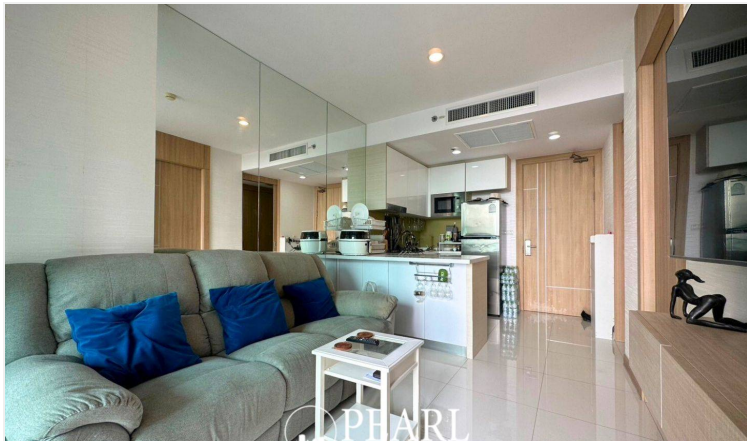

Riviera Wongamat - 1 Bed 1 Bath (4th Floor)

Pattaya, Bang Lamung, Thailand

Reference: 2548

฿6,000,000

1 Bedrooms

1 Bathrooms

Condo

Property Description

The Riviera Wongamat is a luxury high-rise condominium located in Naklua-Wongamat, North Pattaya. The two tall towers reflect excitement, glamour, and prestige whilst boasting world-class facilities and commanding views of Pattaya finest's beachfront. This 1 bedroom and 1 bathroom unit, offering 54 square meters. It comes fully furnished with modern kitchen, dining area and living area. Facilities from the project including an infinity-edge swimming pool, sky jacuzzi, rooftop garden, kid's club, fitness room with sky views, recreation area. This unit is for sale in Company name ownership.

Photo Gallery

Property Details

- **Property Type:** Condo
- **Location:** Pattaya, Bang Lamung, Thailand
- **Internal Area:** 54m²
- **Land Area:** 54m²
- **Price:** ฿6,000,000
- **Bedrooms:** 1
- **Bathrooms:** 1