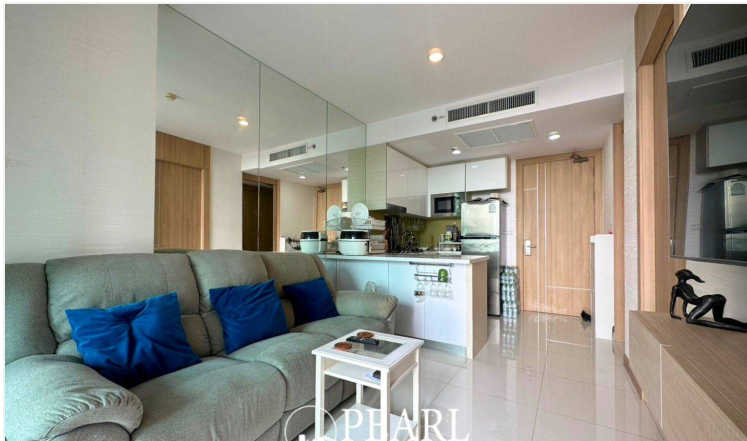

# Property Description

The Riviera Wongamat is a luxury high-rise condominium located in Naklua-Wongamat, North Pattaya. The two tall towers reflect excitement, glamour, and prestige whilst boasting world-class facilities and commanding views of Pattaya finest's beachfront. This 1 bedroom and 1 bathroom unit, offering 54 square meters. It comes fully furnished with modern kitchen, dining area and living area. Facilities from the project including an infinity-edge swimming pool, sky jacuzzi, rooftop garden, kid's club, fitness room with sky views, recreation area. This unit is for sale in Company name ownership.

# Photo Gallery

# Property Details

- **Property Type:** Condo
- **Location:** Pattaya, Bang Lamung, Thailand
- **Internal Area:** 54m<sup>2</sup>
- **Land Area:** 54m<sup>2</sup>
- **Price:** ฿6,000,000
- **Bedrooms:** 1
- **Bathrooms:** 1