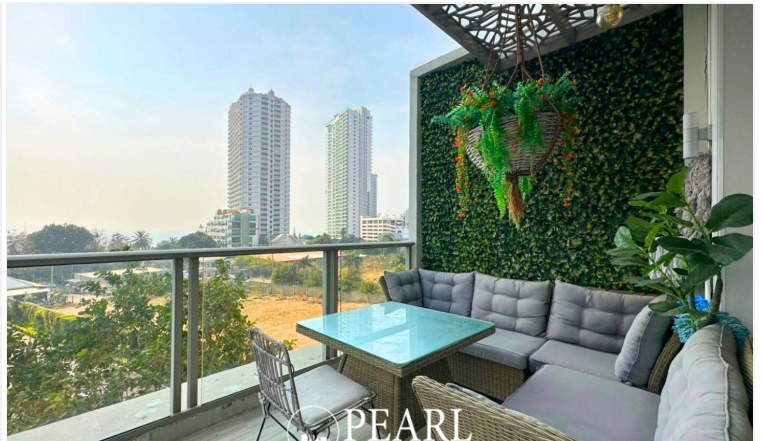

# Property Description

The Riviera Wongamat is a luxury high-rise condominium located in Naklua-Wongamat, North Pattaya. The two tall towers reflect excitement, glamour, and prestige whilst boasting world-class facilities and commanding views of Pattaya finest's beachfront. This 1 bedroom and 1 bathroom unit, offering 54 square meters. It comes fully furnished with modern kitchen, dining area and living area. Facilities from the project including an infinity-edge swimming pool, sky jacuzzi, rooftop garden, kid's club, fitness room with sky views, recreation area. This unit is for sale in Company name ownership.

# Photo Gallery