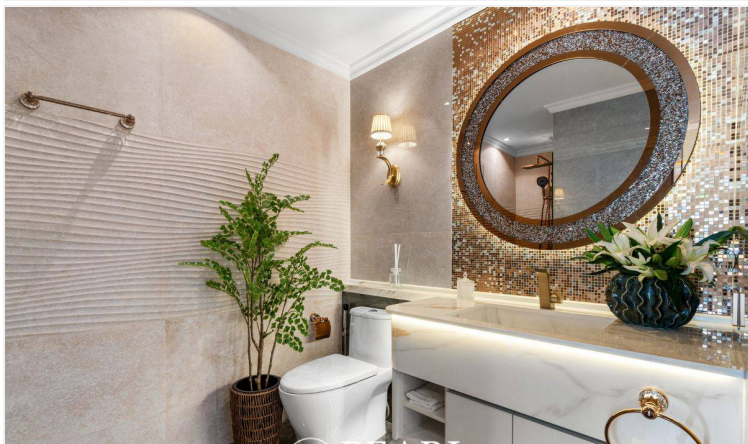

Property Description

Discover modern luxury in this stylish 35 sqm, 1-bedroom, 1-bathroom condo in the prestigious Riviera Santa Monica - Malibu View tower. Located in Jomtien, this unit features a contemporary open-plan design, high-quality finishes, and floor-to-ceiling windows offering stunning city and partial sea views.

Residents enjoy world-class amenities, including a large resort-style swimming pool, a fully equipped fitness center, a sky lounge, and beautifully landscaped common areas. Positioned in a prime location near Jomtien Beach, this condo is ideal for personal living or investment, offering high rental potential in one of Pattaya's most sought-after developments.

Photo Gallery