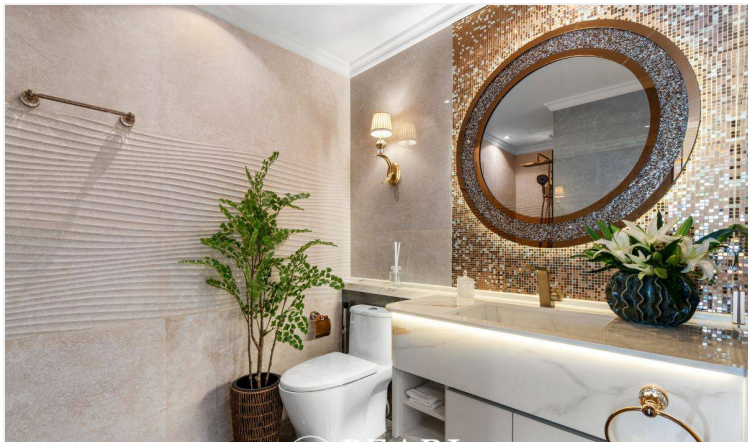

Property Description

Discover modern luxury in this stylish 35 sqm, 1-bedroom, 1-bathroom condo in the prestigious Riviera Santa Monica - Malibu View tower. Located in Jomtien, this unit features a contemporary open-plan design, high-quality finishes, and floor-to-ceiling windows offering stunning city and partial sea views.

Residents enjoy world-class amenities, including a large resort-style swimming pool, a fully equipped fitness center, a sky lounge, and beautifully landscaped common areas. Positioned in a prime location near Jomtien Beach, this condo is ideal for personal living or investment, offering high rental potential in one of Pattaya's most sought-after developments.

Photo Gallery