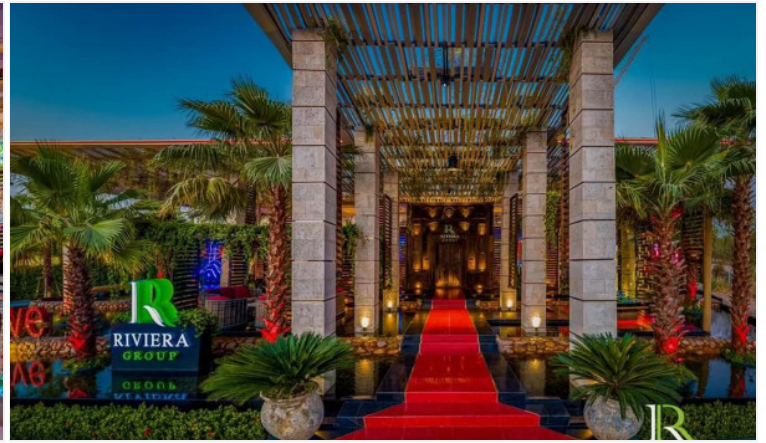

# Property Description

---

The Riviera Ocean Drive shows the classic and vibrant lifestyle to enter the desirable privileged world. Conveniently located on Jomtien 2nd road which is close to the center of Jomtien. Fully furnished 1 Bed 1 Bath 44 sq.m. with Private Jacuzzi and sea view. Coming with world-class facilities, including lotus pond floating pavilions, podium pool with infinity sea view, sun-deck area, clubhouse with Pool table and table tennis, kids club, infinity sky pool, fitness, Lounge area, etc. Highlighted with the sunset sky bar on the 43rd floor.

# Photo Gallery

---