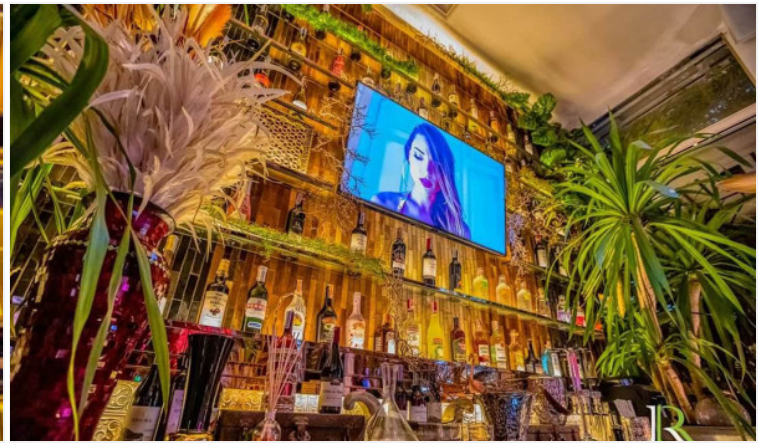

# Property Description

---

The Riviera Ocean Drive shows the classic and vibrant lifestyle to enter the desirable privileged world. Conveniently located on Jomtien 2nd road which is close to the center of Jomtien. Fully furnished 1 Bed 1 Bath 44 sq.m. with Private Jacuzzi and sea view. Coming with world-class facilities, including lotus pond floating pavilions, podium pool with infinity sea view, sun-deck area, clubhouse with Pool table and table tennis, kids club, infinity sky pool, fitness, Lounge area, etc. Highlighted with the sunset sky bar on the 43rd floor.

# Photo Gallery

---