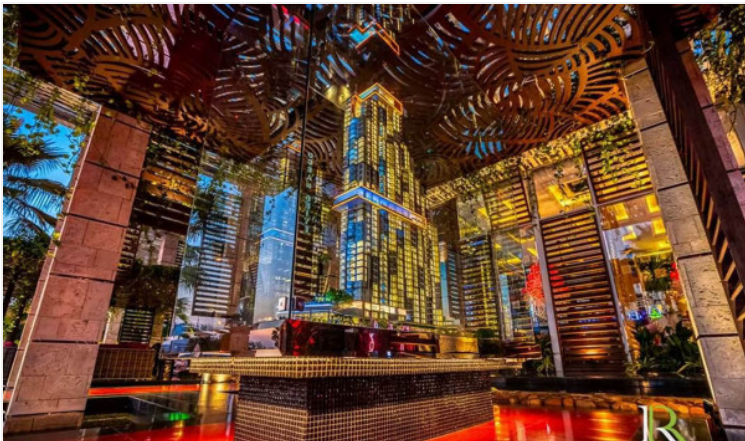

Property Description

The Riviera Ocean Drive shows the classic and vibrant lifestyle to enter the desirable privileged world. Conveniently located on Jomtien 2nd road which is close to the center of Jomtien. Fully furnished 1 Bed 1 Bath 44 sq.m. with Private Jacuzzi and sea view. Coming with world-class facilities, including lotus pond floating pavilions, podium pool with infinity sea view, sun-deck area, clubhouse with Pool table and table tennis, kids club, infinity sky pool, fitness, Lounge area, etc. Highlighted with the sunset sky bar on the 43rd floor.

Photo Gallery