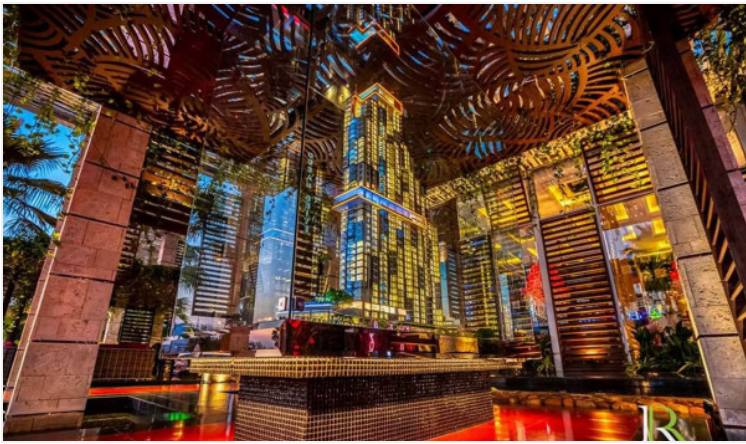

Property Description

The Riviera Ocean Drive shows the classic and vibrant lifestyle to enter the desirable privileged world. Conveniently located on Jomtien 2nd road which is close to the center of Jomtien. Fully furnished 1 Bed 1 Bath 44 sq.m. with Private Jacuzzi and sea view. Coming with world-class facilities, including lotus pond floating pavilions, podium pool with infinity sea view, sun-deck area, clubhouse with Pool table and table tennis, kids club, infinity sky pool, fitness, Lounge area, etc. Highlighted with the sunset sky bar on the 43rd floor.

Photo Gallery