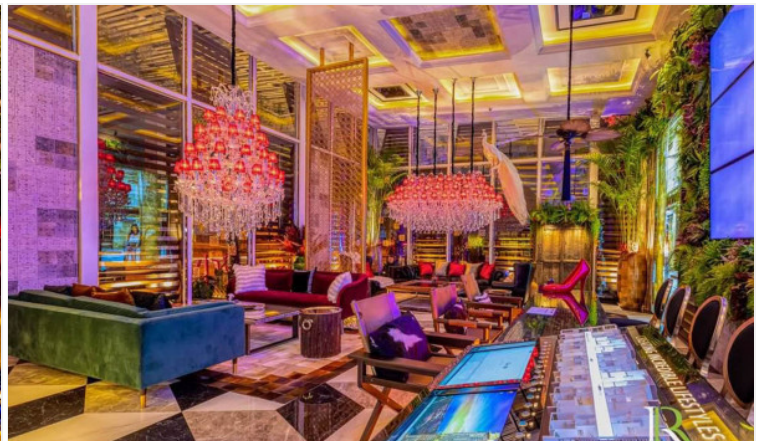

Property Description

The Riviera Ocean Drive shows the classic and vibrant lifestyle to enter the desirable privileged world. Conveniently located on Jomtien 2nd road which is close to the center of Jomtien. Fully furnished 1 Bed 1 Bath 44 sq.m. with Private Jacuzzi and sea view. Coming with world-class facilities, including lotus pond floating pavilions, podium pool with infinity sea view, sun-deck area, clubhouse with Pool table and table tennis, kids club, infinity sky pool, fitness, Lounge area, etc. Highlighted with the sunset sky bar on the 43rd floor.

Photo Gallery