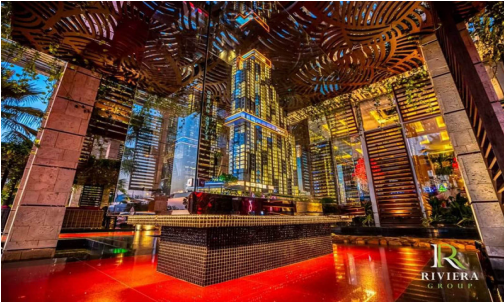

Riviera Ocean Drive - 1 Bedroom 1 Bathroom (Type 1-BRC)

Pattaya, Jomtien, Thailand
Reference: 15720

฿3,305,986

1 Bedrooms