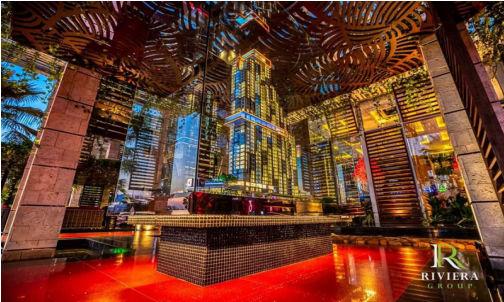

Riviera Ocean Drive - 1 Bedroom 1 Bathroom (Type 1-BRC)

Pattaya, Jomtien, Thailand
Reference: 15720

฿3,305,986

1 Bedrooms

1 Bathrooms

Condo

Property Description

The Riviera Ocean Drive shows the classic and vibrant lifestyle to enter the desirable privileged world. Conveniently located on Jomtien 2nd road which is close to the center of Jomtien. Fully furnished 1 Bed 1 Bath 44 sq.m. with Private Jacuzzi and sea view. Coming with world-class facilities, including lotus pond floating pavilions, podium pool with infinity sea view, sun-deck area, clubhouse with Pool table and table tennis, kids club, infinity sky pool, fitness, Lounge area, etc. Highlighted with the sunset sky bar on the 43rd floor.