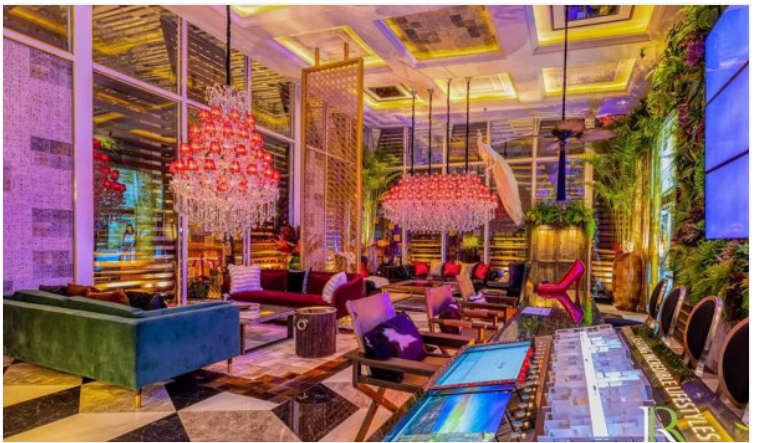

# Property Description

---

The Riviera Ocean Drive shows the classic and vibrant lifestyle to enter the desirable privileged world. Conveniently located on Jomtien 2nd road which is close to the center of Jomtien. Fully furnished 1 Bed 1 Bath 44 sq.m. with Private Jacuzzi and sea view. Coming with world-class facilities, including lotus pond floating pavilions, podium pool with infinity sea view, sun-deck area, clubhouse with Pool table and table tennis, kids club, infinity sky pool, fitness, Lounge area, etc. Highlighted with the sunset sky bar on the 43rd floor.

# Photo Gallery

---