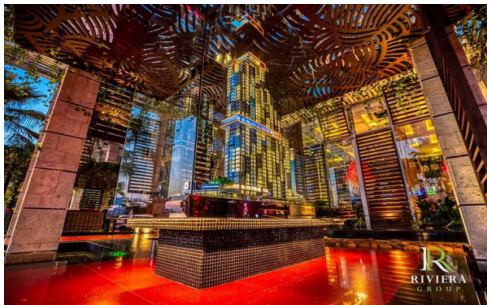

1 Bathrooms