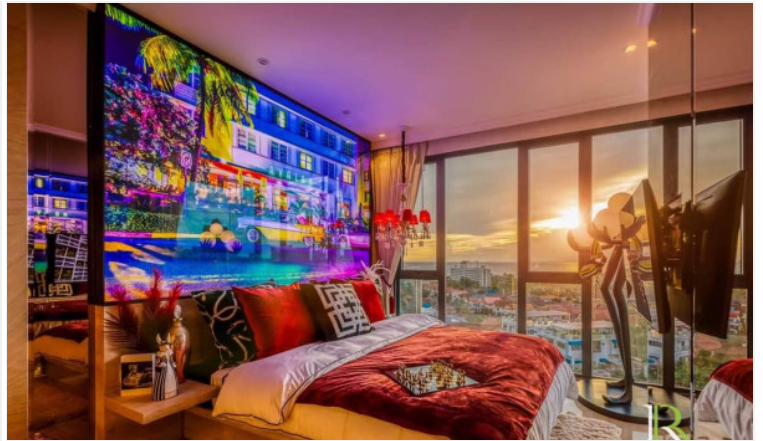

Riviera Ocean Drive - 1 Bedroom 1 Bathroom (Type 1-BRD)

Pattaya, Jomtien, Thailand

Reference: 15706

฿2,908,960

1 Bedrooms

1 Bathrooms

Condo

Property Description

The Riviera Ocean Drive shows the classic and vibrant lifestyle to enter the desirable privileged world. Conveniently located on Jomtien 2nd road which is close to the center of Jomtien. Fully furnished 1 Bed 1 Bath 44 sq.m. with Private Jacuzzi and sea view. Coming with world-class facilities, including lotus pond floating pavilions, podium pool with infinity sea view, sun-deck area, clubhouse with Pool table and table tennis, kids club, infinity sky pool, fitness, Lounge area, etc. Highlighted with the sunset sky bar on the 43rd floor.

Photo Gallery

Property Details

- **Property Type:** Condo
- **Location:** Pattaya, Jomtien, Thailand
- **Internal Area:** 30.26m²
- **Land Area:** 0m²
- **Price:** ฿2,908,960
- **Bedrooms:** 1
- **Bathrooms:** 1