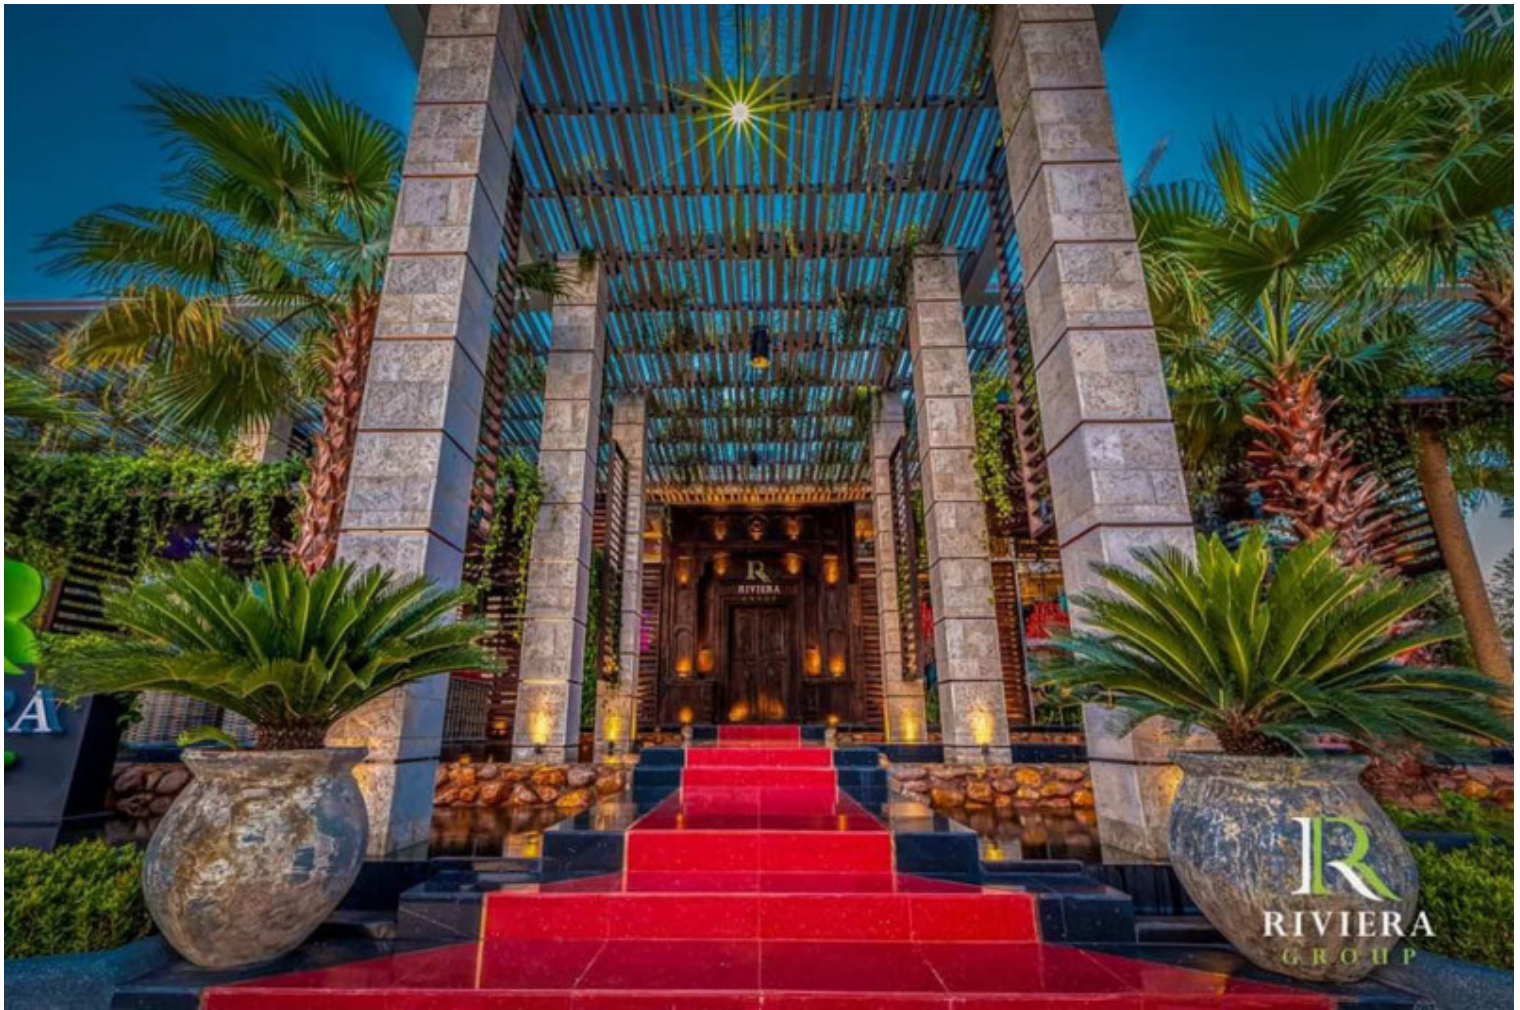

Riviera Ocean Drive - 1 Bedroom 1 Bathroom (Type 1-BRD)

Pattaya, Jomtien, Thailand

Reference: 15706

฿2,908,960

1 Bedrooms

1 Bathrooms

Condo

Property Description

The Riviera Ocean Drive shows the classic and vibrant lifestyle to enter the desirable privileged world. Conveniently located on Jomtien 2nd road which is close to the center of Jomtien. Fully furnished 1 Bed 1 Bath 44 sq.m. with Private Jacuzzi and sea view. Coming with world-class facilities, including lotus pond floating pavilions, podium pool with infinity sea view, sun-deck area, clubhouse with Pool table and table tennis, kids club, infinity sky pool, fitness, Lounge area, etc. Highlighted with the sunset sky bar on the 43rd floor.