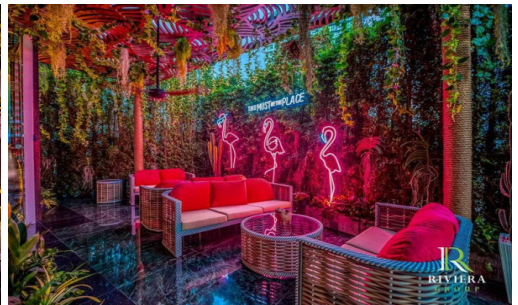

Riviera Ocean Drive - 1 Bedroom 1 Bathroom (Type 1-BRD)

Pattaya, Jomtien, Thailand

Reference: 15706

฿2,908,960

Condo