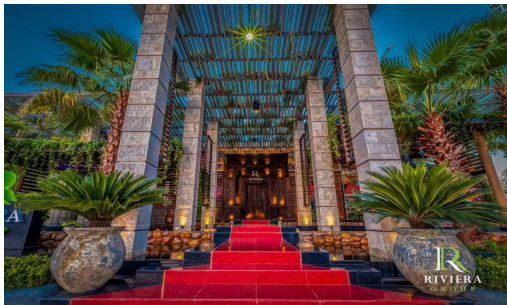

Riviera Ocean Drive - 1 Bedroom 1 Bathroom (Type 1-BRD)

Pattaya, Jomtien, Thailand

Reference: 15706

฿2,908,960

1 Bedrooms