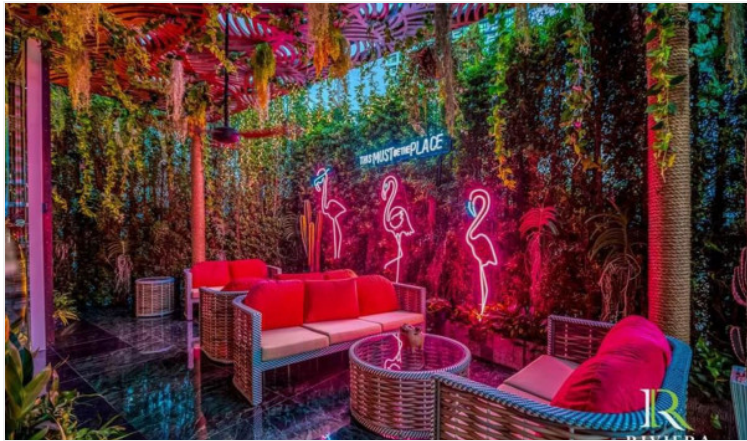

Property Description

The Riviera Ocean Drive shows the classic and vibrant lifestyle to enter the desirable privileged world. Conveniently located on Jomtien 2nd road which is close to the center of Jomtien. Fully furnished 1 Bedroom 1 Bathroom unit is situated on the 35th floor with sea view offering 25.40 sqm. of living space. Coming with world-class facilities, including lotus pond floating pavilions, podium pool with infinity sea view, sun-deck area, clubhouse with Pool table and table tennis, kids club, infinity sky pool, fitness, Lounge area, etc. Highlighted with the sunset sky bar on the 43rd floor. This unit is for sale in Thai name.

Photo Gallery