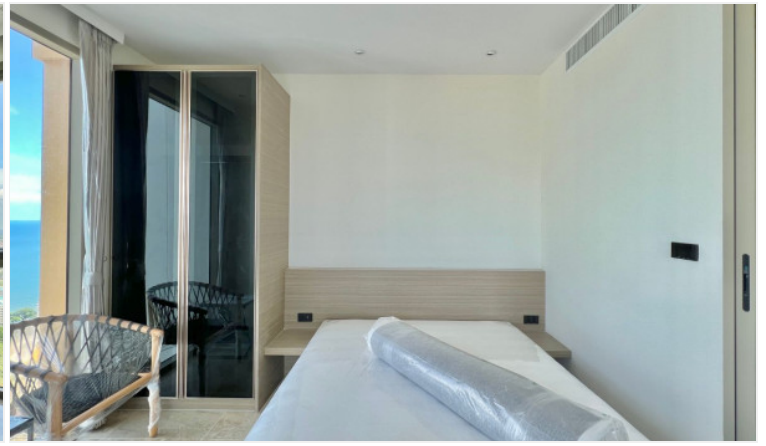

Riviera Ocean Drive - 1 Bed 1 Bath (35th Floor)

Pattaya, Jomtien, Thailand
Reference: 22064

฿2,921,000

1 Bedrooms

1 Bathrooms

Condo

Property Description

The Riviera Ocean Drive shows the classic and vibrant lifestyle to enter the desirable privileged world. Conveniently located on Jomtien 2nd road which is close to the center of Jomtien. Fully furnished 1 Bedroom 1 Bathroom unit is situated on the 35th floor with sea view offering 25.40 sqm. of living space. Coming with world-class facilities, including lotus pond floating pavilions, podium pool with infinity sea view, sun-deck area, clubhouse with Pool table and table tennis, kids club, infinity sky pool, fitness, Lounge area, etc. Highlighted with the sunset sky bar on the 43rd floor. This unit is for sale in Thai name.

Photo Gallery

Property Details

- **Property Type:** Condo
- **Location:** Pattaya, Jomtien, Thailand
- **Internal Area:** 24.50m²
- **Land Area:** 0m²
- **Price:** ฿2,921,000
- **Bedrooms:** 1
- **Bathrooms:** 1