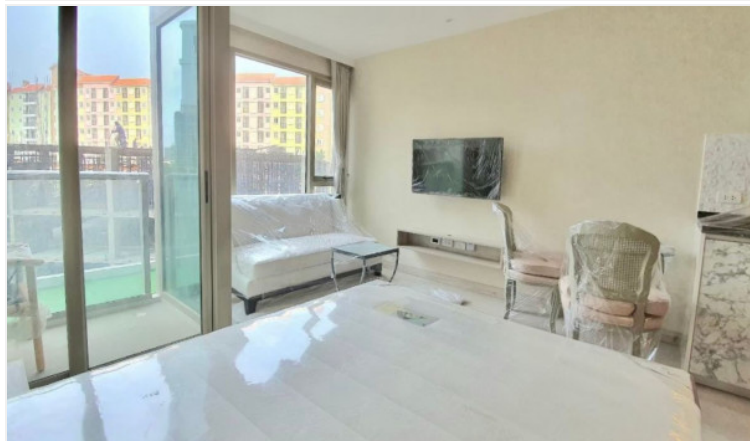

Riviera Monaco - Studio Unit (8th Floor)

Pattaya, Na Jomtien, Thailand

Reference: 22495

฿2,990,000

1 Bedrooms

1 Bathrooms

Condo

Property Description

The most luxurious high-rise condominium of the Riviera project is located in the Na Jomtien area. This studio unit with 1 bathroom is situated on the 8th floor offering 23.7 Sqm. of living space. It comes fully furnished with European kitchen, a dining area, living area and washing machine. This unit is for rent and for sale in Thai name

Photo Gallery

Property Details

- **Property Type:** Condo
- **Location:** Pattaya, Na Jomtien, Thailand
- **Internal Area:** 23.7m²
- **Land Area:** 0m²
- **Price:** ฿2,990,000
- **Bedrooms:** 1
- **Bathrooms:** 1