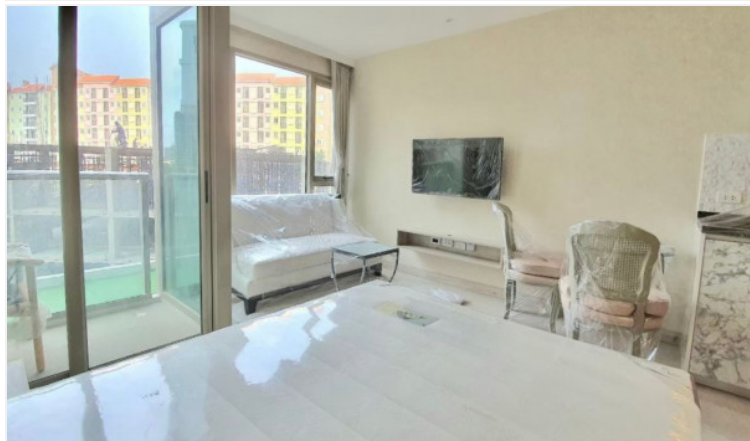

Riviera Monaco - Studio Unit (8th Floor)

Pattaya, Na Jomtien, Thailand

Reference: 22495

฿18,000 per month

1 Bedrooms

1 Bathrooms

Condo

Property Description

The most luxurious high-rise condominium of the Riviera project is located in the Na Jomtien area. This studio unit with 1 bathroom is situated on the 8th floor offering 23.7 Sqm. of living space. It comes fully furnished with European kitchen, a dining area, living area and washing machine. This unit is for rent and for sale in Thai name

Photo Gallery

Property Details

- **Property Type:** Condo
- **Location:** Pattaya, Na Jomtien, Thailand
- **Internal Area:** 23.7m²
- **Land Area:** 0m²
- **Price:** **฿18,000 per month**
- **Bedrooms:** 1
- **Bathrooms:** 1