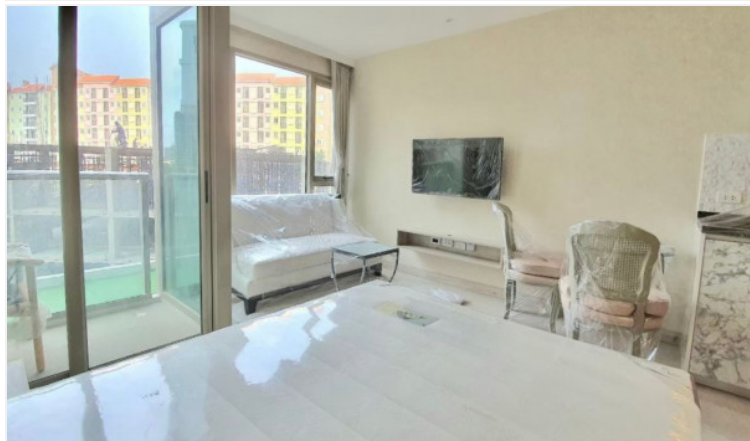

Riviera Monaco - Studio Unit (8th Floor)

Pattaya, Nong Prue, Thailand

Reference: 22495

฿18,000 per month

1 Bedrooms

1 Bathrooms

Condo

Property Description

The most luxurious high-rise condominium of the Riviera project is located in the Na Jomtien area. This studio unit with 1 bathroom is situated on the 8th floor offering 23.7 Sqm. of living space. It comes fully furnished with European kitchen, a dining area, living area and washing machine. This unit is for rent and for sale in Thai name

Photo Gallery

Property Details

- **Property Type:** Condo
- **Location:** Pattaya, Nong Prue, Thailand
- **Internal Area:** 23.7m²
- **Land Area:** 24m²
- **Price:** **฿18,000 per month**
- **Bedrooms:** 1
- **Bathrooms:** 1