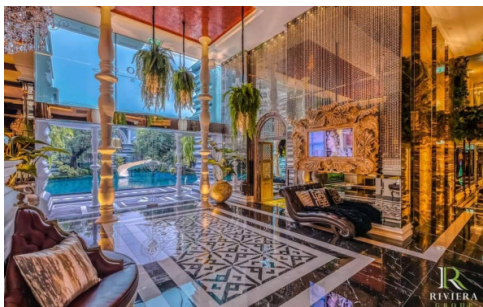

1 Bathrooms